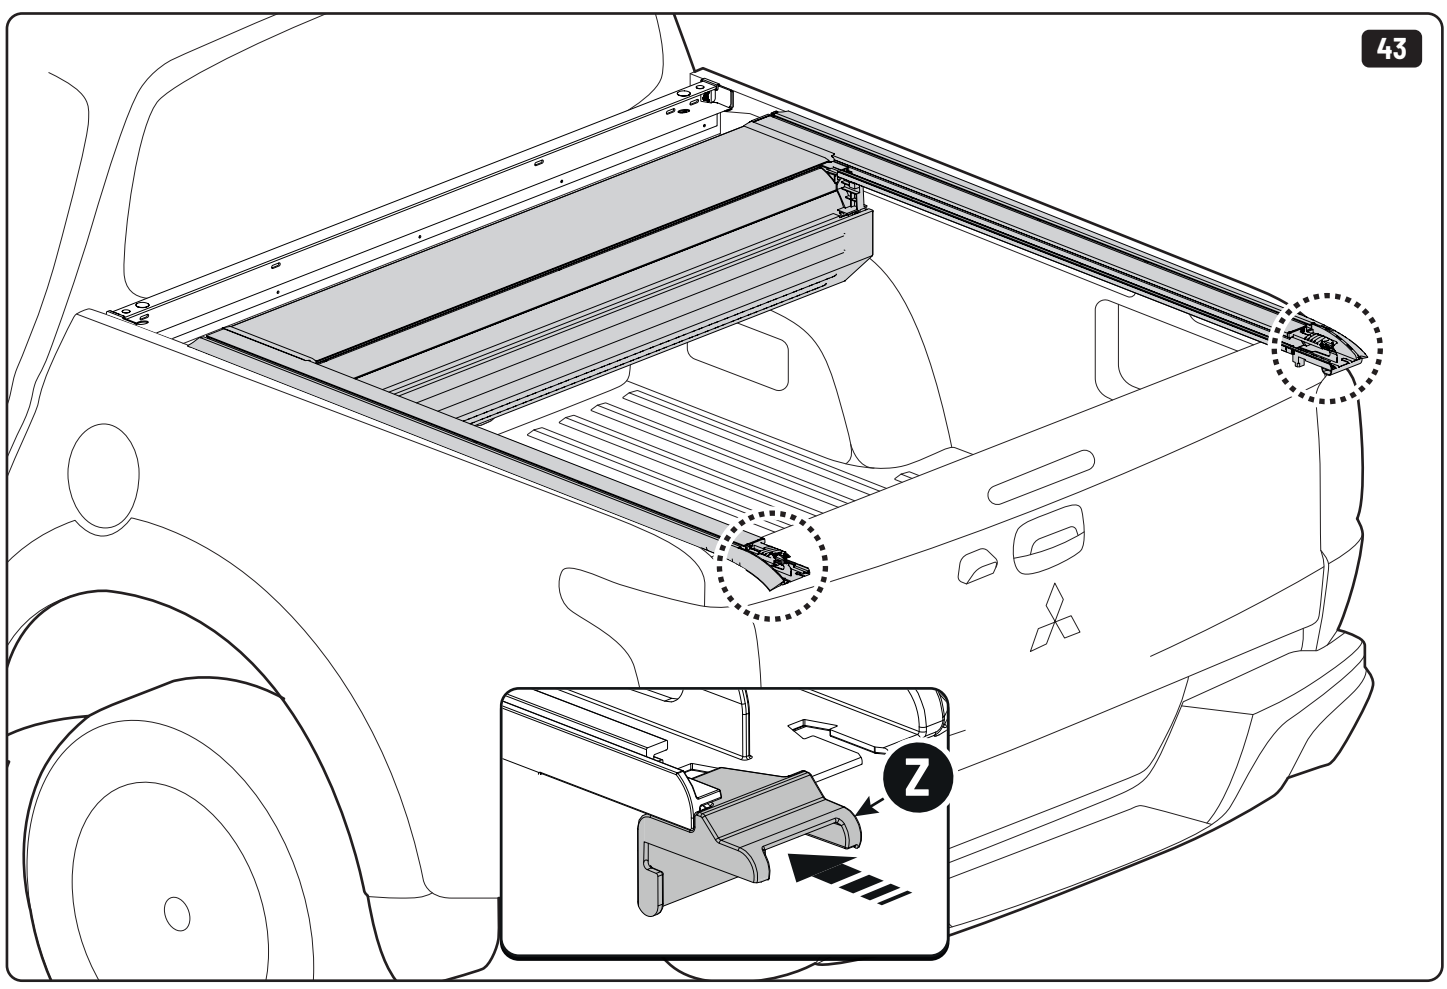

CLICK!

 Ø 3,5mm

 T20 **4Nm**

T20 4Nm

Ø 3,5mm

x2

10mm 10Nm

Steps	Page	Done by
Mounting gliding rail in canister	12	
Holes for drain	16	
Width + Cross measurement	29+30	
Tightening the bracket	30+31	
Mounting drain	40	