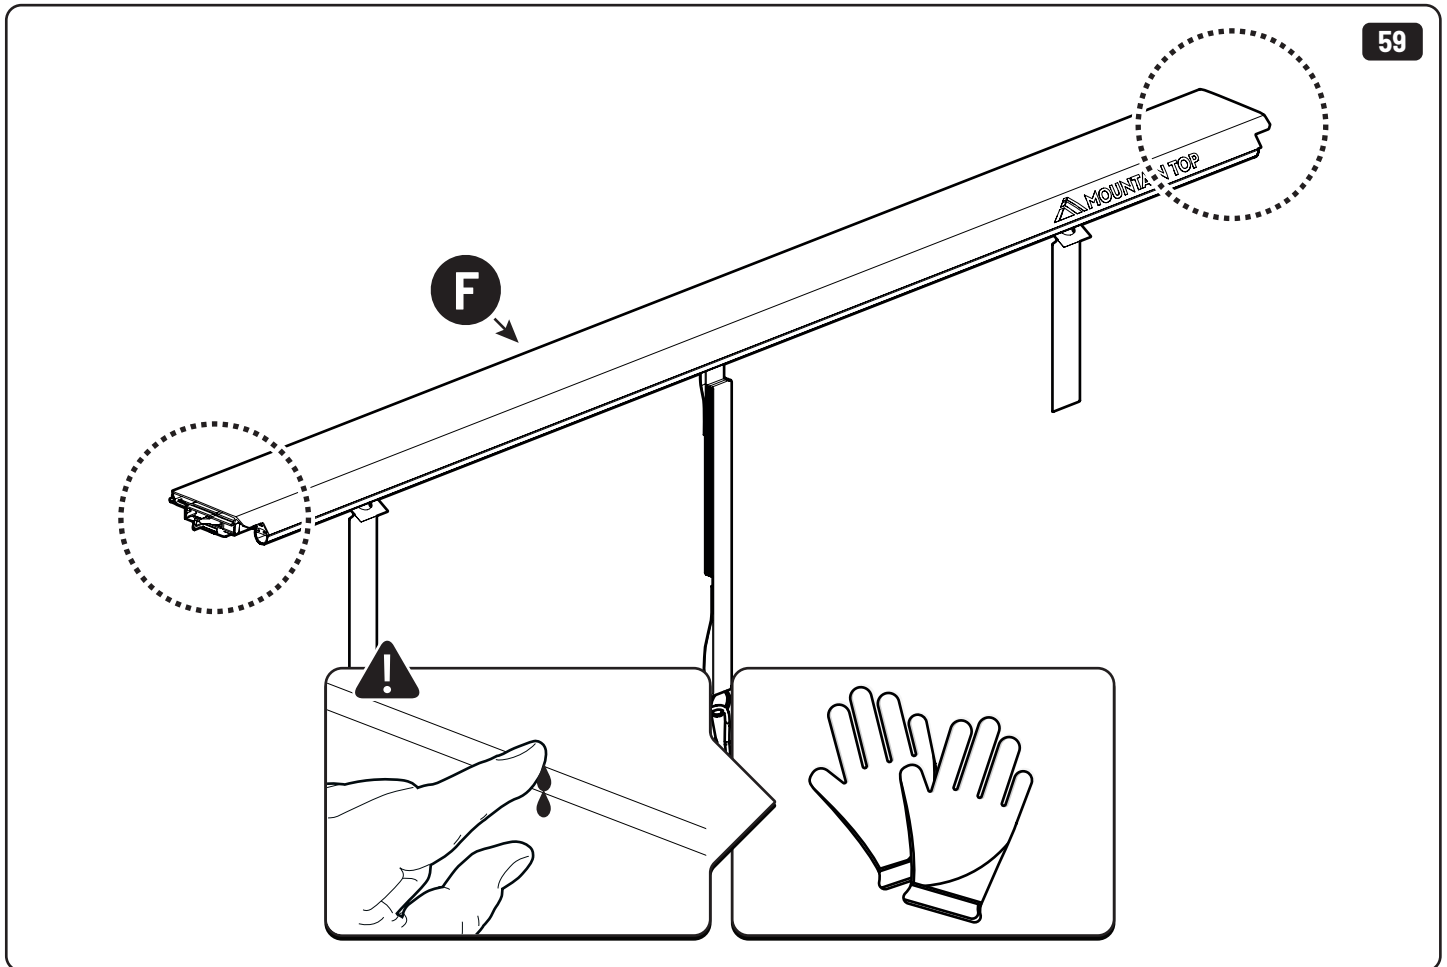

CLICK!

 Ø 3,5mm

 T20 **4Nm**

T20 4Nm

Ø 3,5mm

x2

10mm 10Nm

Steps	Page	Done by
Mounting gliding rail in canister	12	
Holes for drain	16	
Width + Cross measurement	29+30	
Tightening the bracket	30+31	
Mounting drain	40	