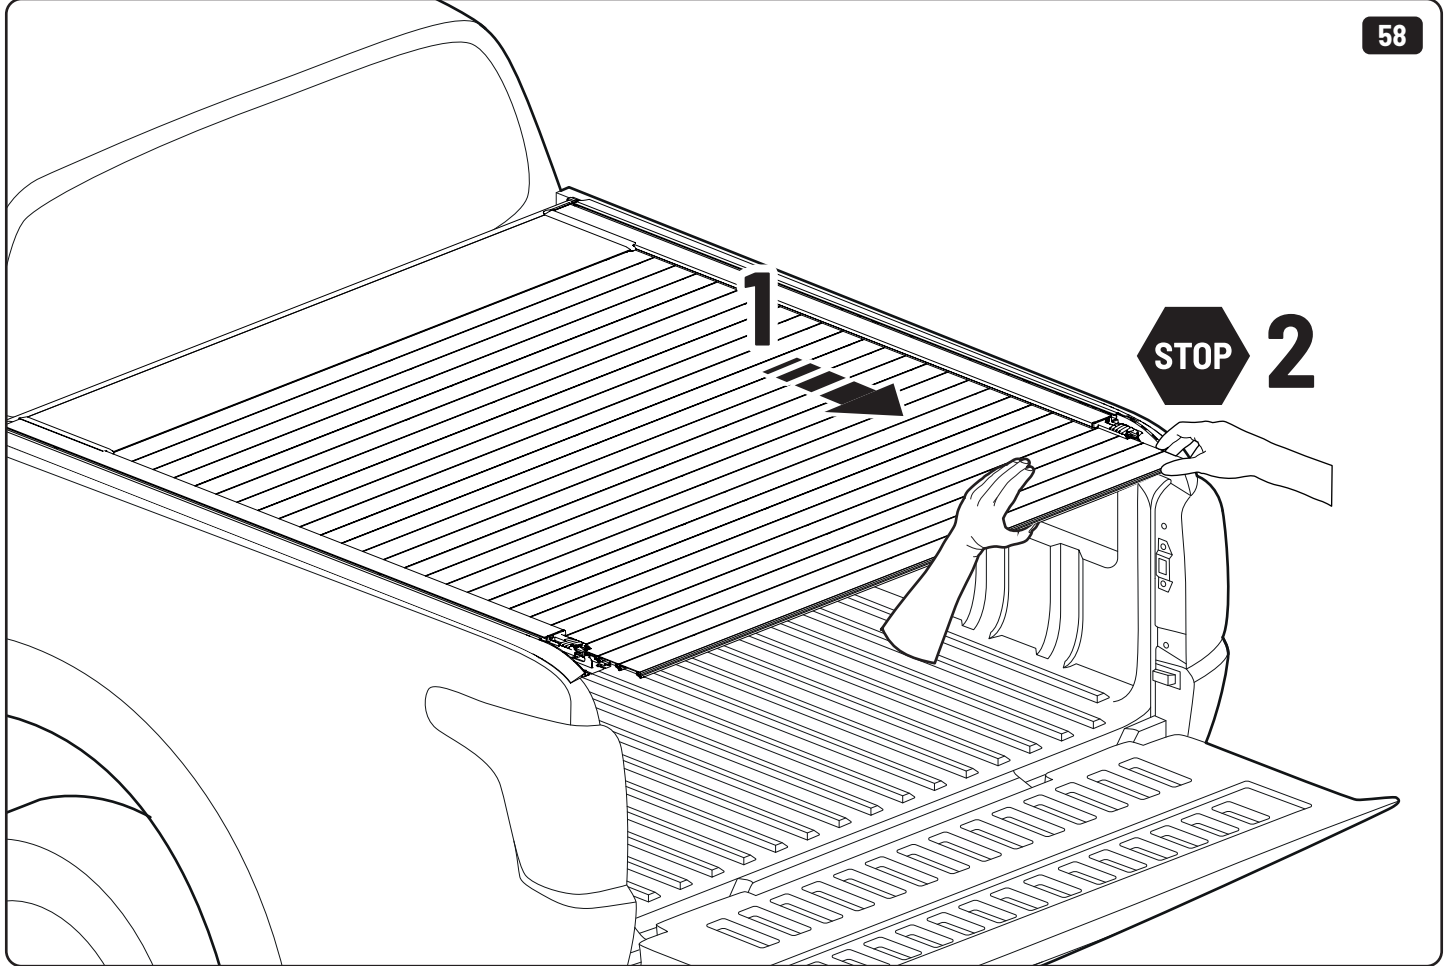

CLICK!

 Ø 3,5mm

 T20 **4Nm**

T20 4Nm

Ø 3,5mm

x2

10mm 10Nm

Steps	Page	Done by
Mounting gliding rail in canister	12	
Holes for drain	16	
Width + Cross measurement	29+30	
Tightening the bracket	30+31	
Mounting drain	40	