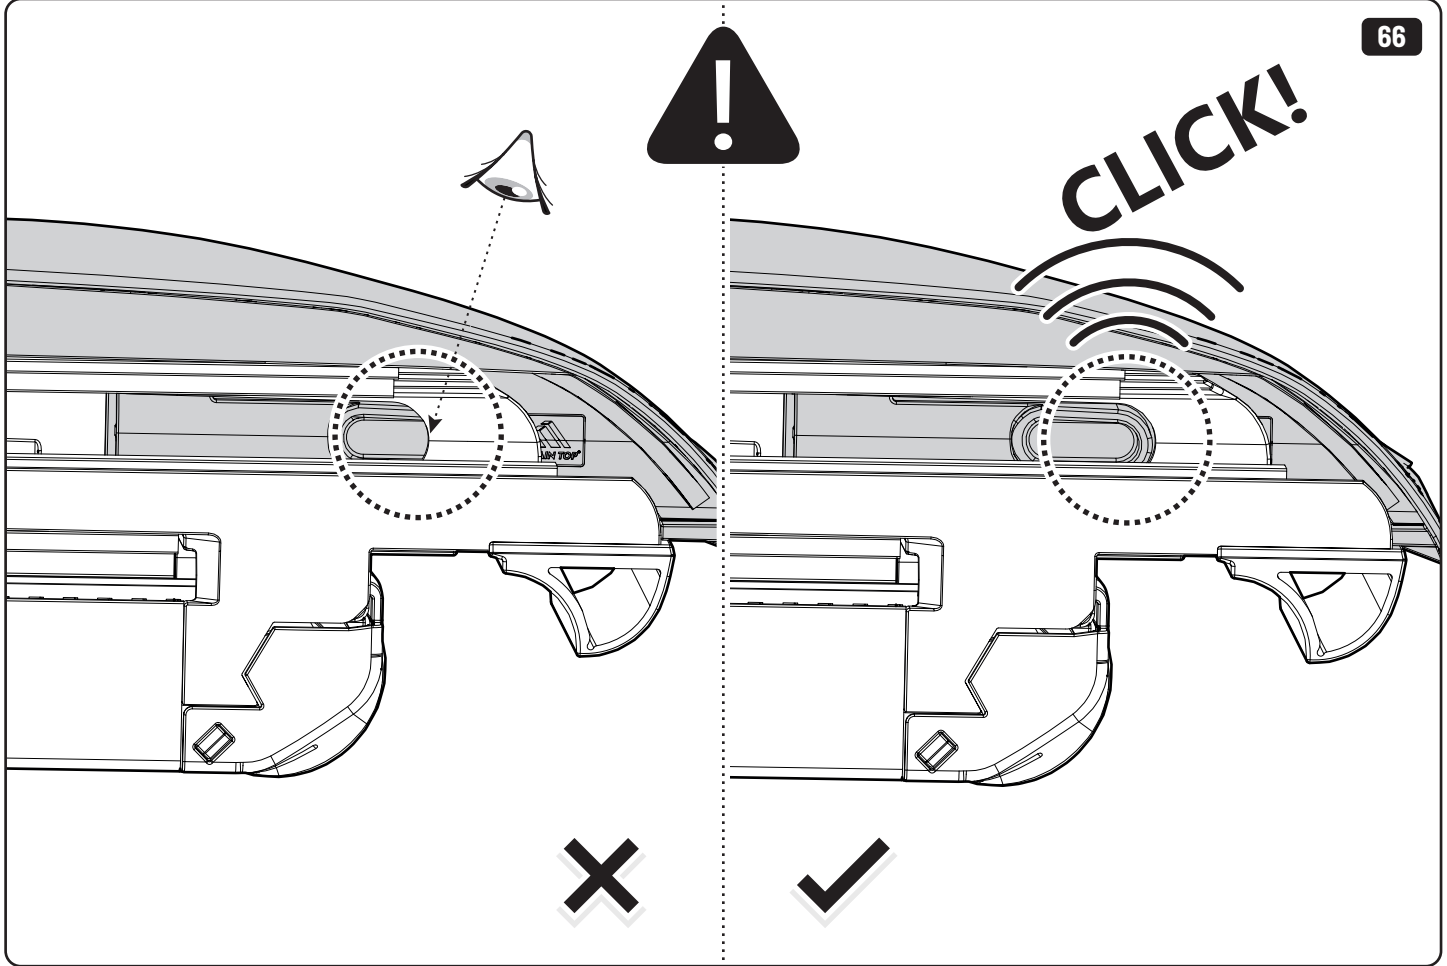

CLICK!

 Ø 3,5mm

 T20 **4Nm**

T20 4Nm

Ø 3,5mm

x2

10mm 10Nm

Steps	Page	Done by
Mounting gliding rail in canister	12	
Holes for drain	16	
Width + Cross measurement	29+30	
Tightening the bracket	30+31	
Mounting drain	40	