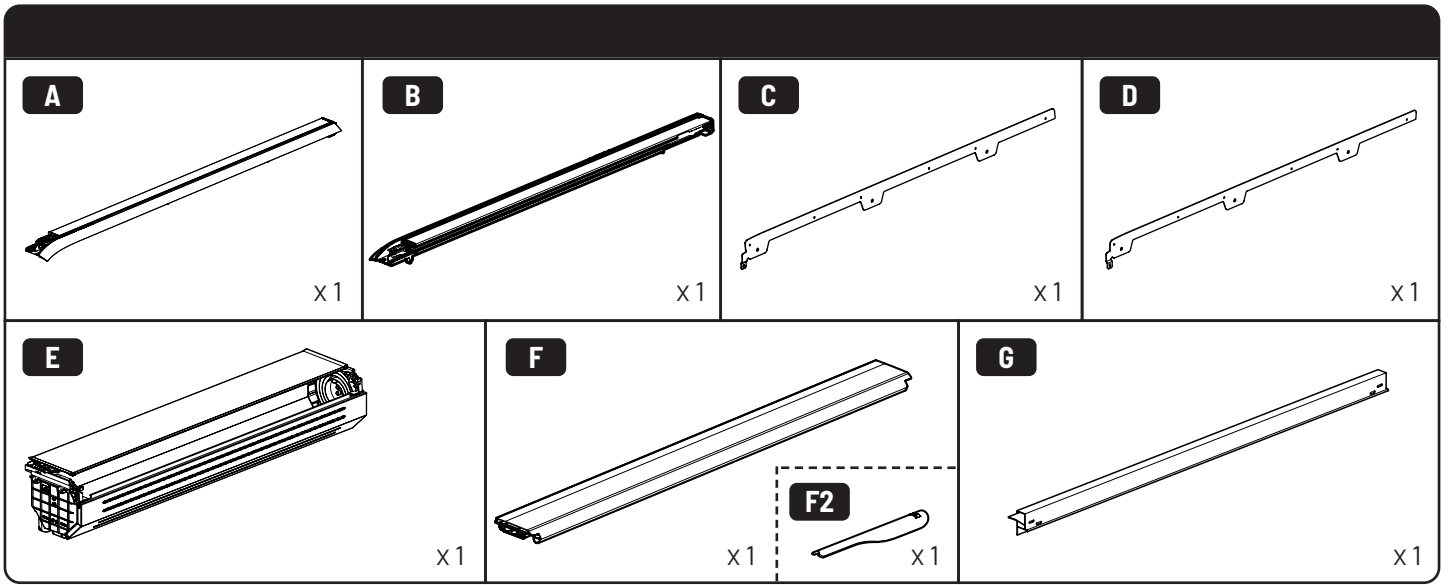

MOUNTAIN TOP[®] EV0m ROLL COVER

Installation manual

DOWNLOAD PDF

Kit

Manual

x1

TÜV

x1