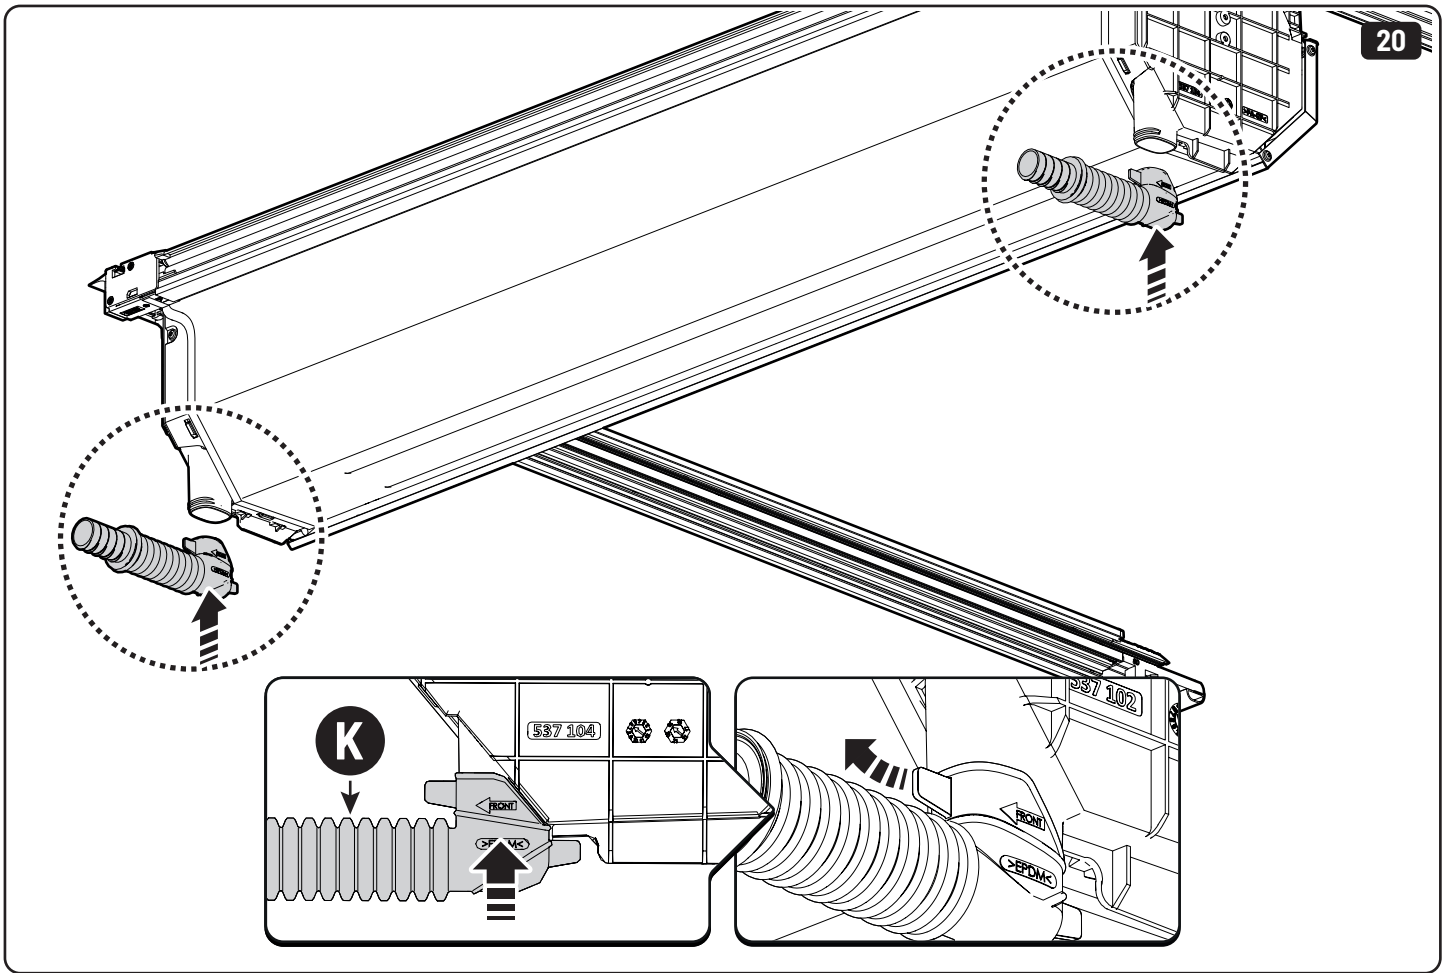

CLICK!

 Ø 3,5mm

 T20 **4Nm**

T20 4Nm

Ø 3,5mm

x2

10mm 10Nm

Steps	Page	Done by
Mounting gliding rail in canister	12	
Holes for drain	16	
Width + Cross measurement	29+30	
Tightening the bracket	30+31	
Mounting drain	40	