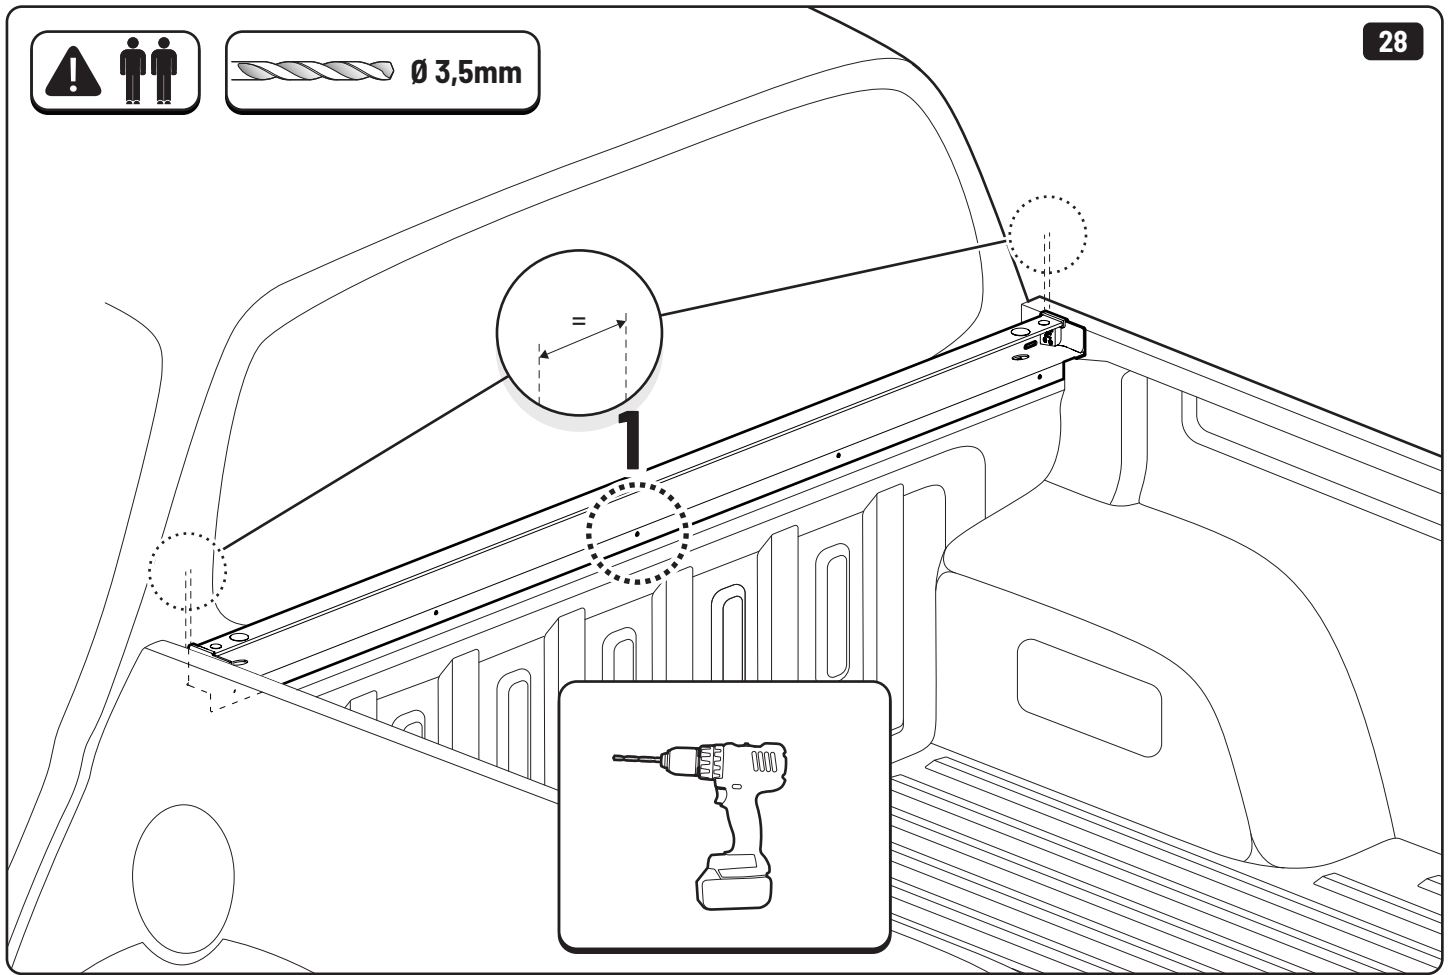

CLICK!

 Ø 3,5mm

 T20 **4Nm**

T20 4Nm

Ø 3,5mm

x2

10mm 10Nm

Steps	Page	Done by
Mounting gliding rail in canister	12	
Holes for drain	16	
Width + Cross measurement	29+30	
Tightening the bracket	30+31	
Mounting drain	40	