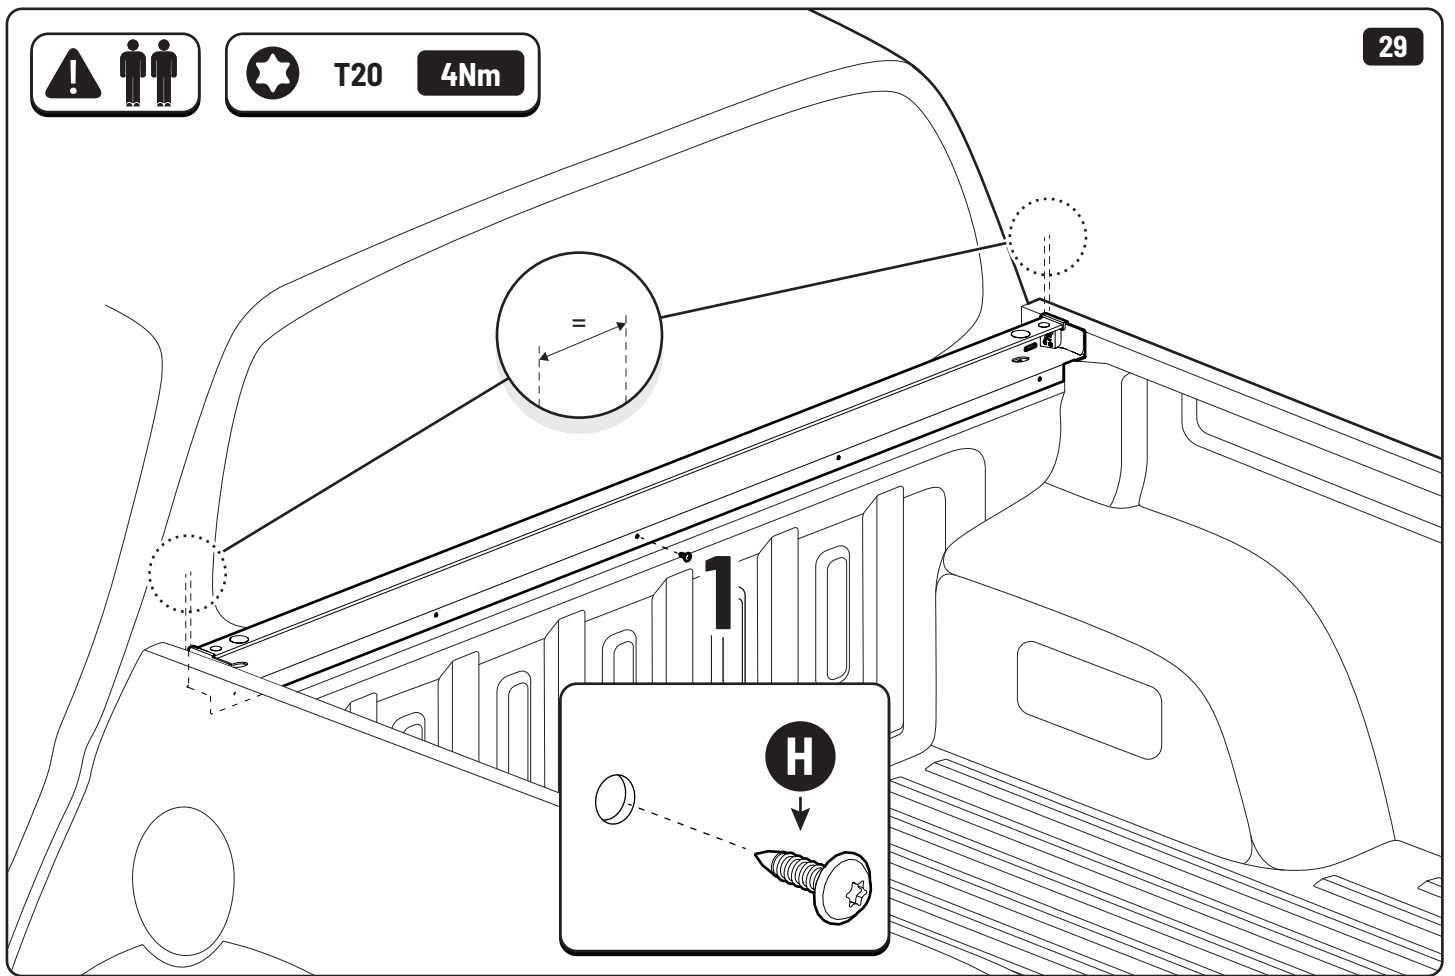

CLICK!

 Ø 3,5mm

 T20 **4Nm**

T20 4Nm

Ø 3,5mm

x2

10mm 10Nm

Steps	Page	Done by
Mounting gliding rail in canister	12	
Holes for drain	16	
Width + Cross measurement	29+30	
Tightening the bracket	30+31	
Mounting drain	40	