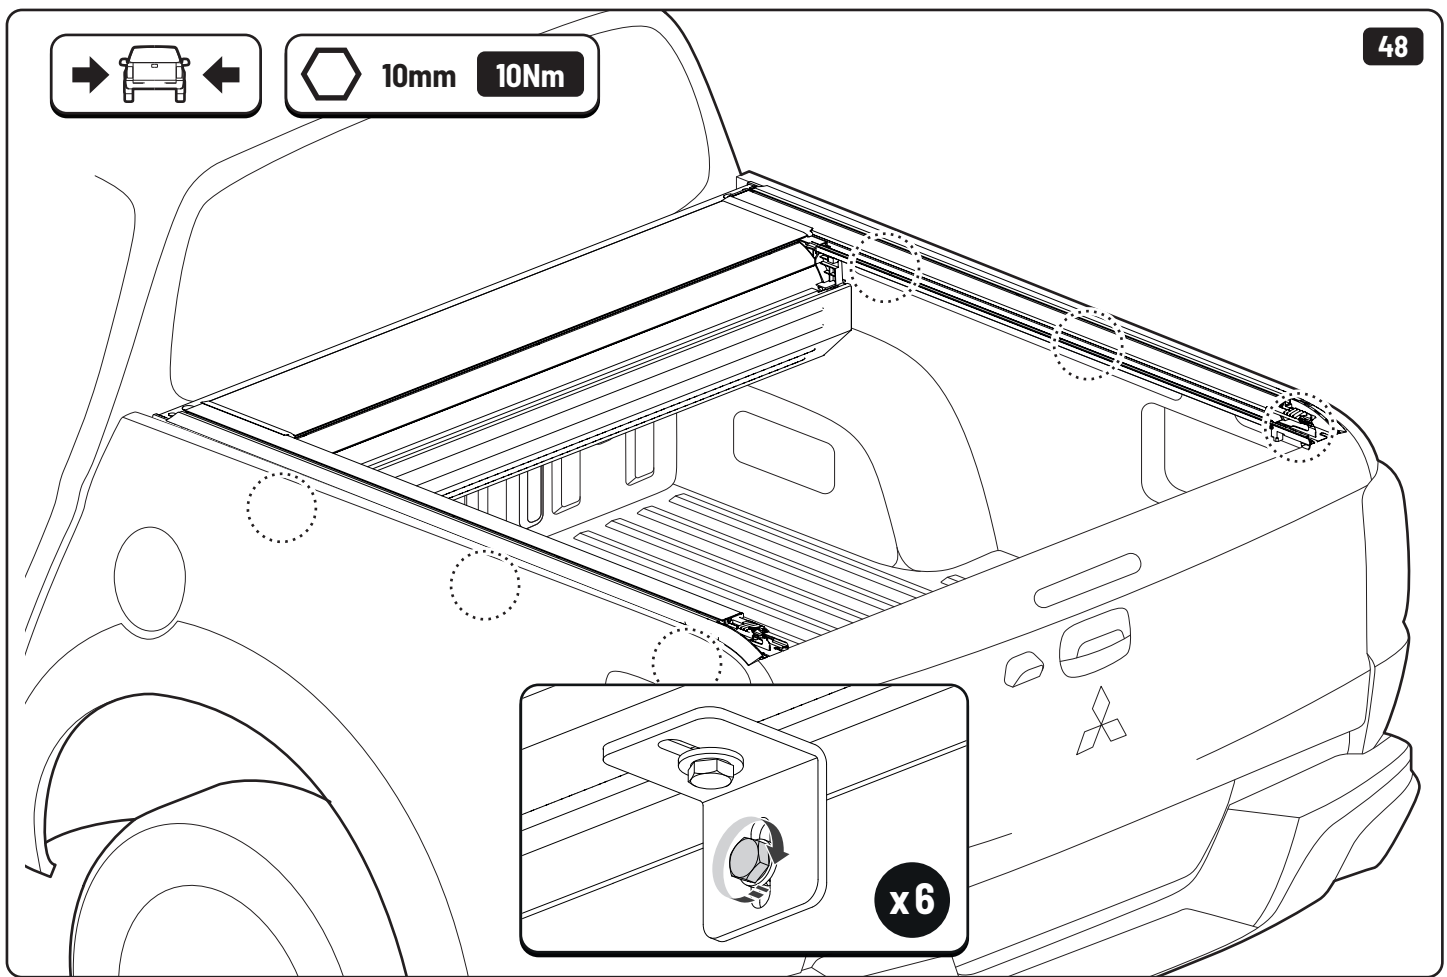

CLICK!

 Ø 3,5mm

 T20 **4Nm**

T20 4Nm

Ø 3,5mm

x2

10mm 10Nm

Steps	Page	Done by
Mounting gliding rail in canister	12	
Holes for drain	16	
Width + Cross measurement	29+30	
Tightening the bracket	30+31	
Mounting drain	40	