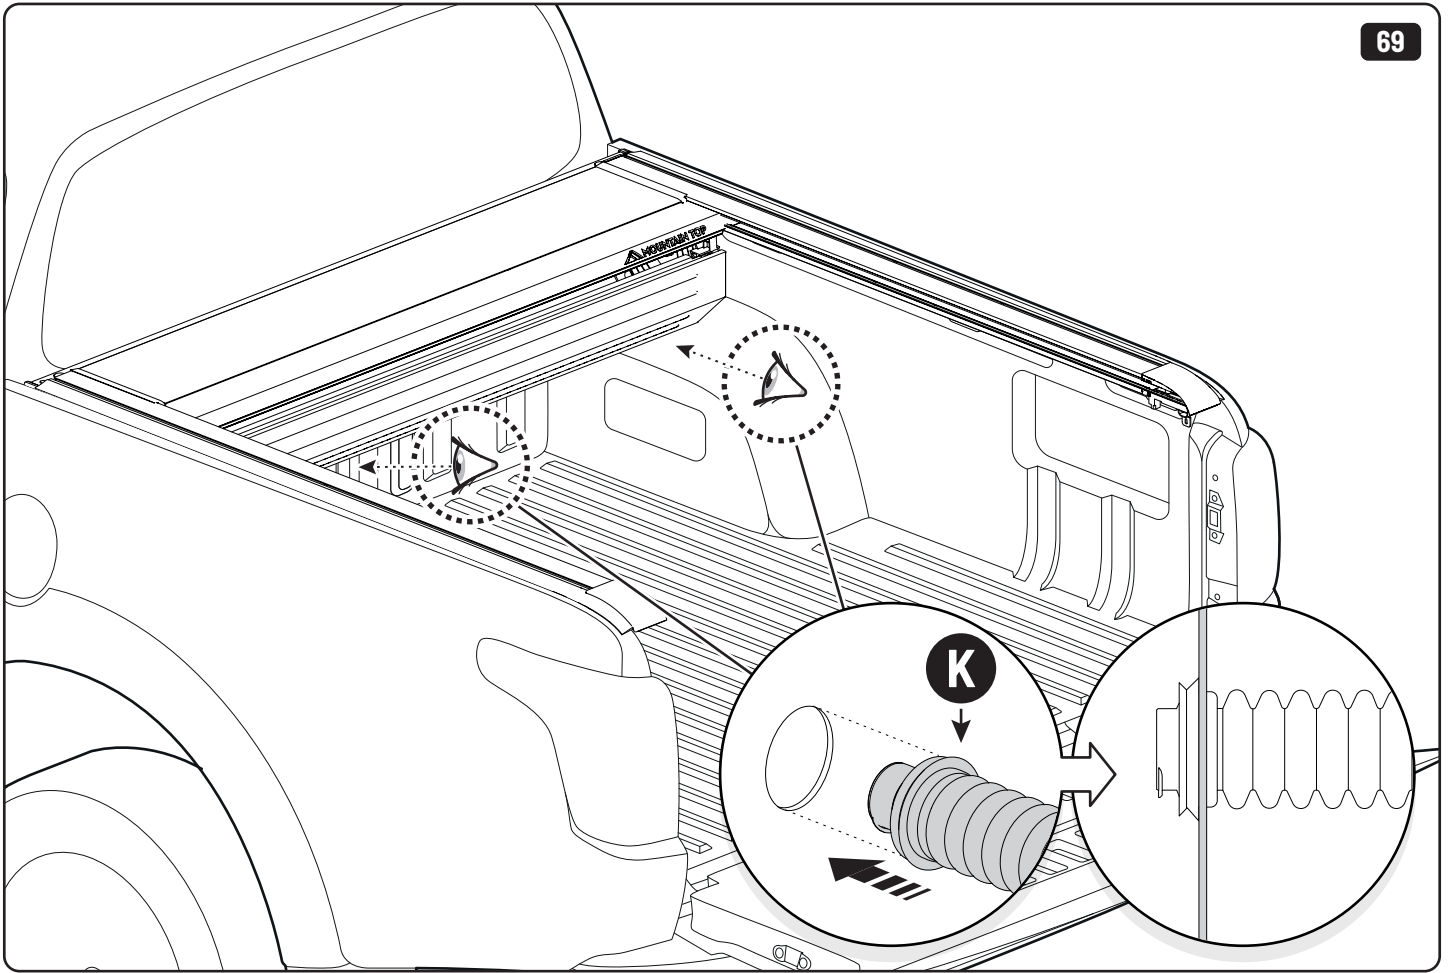

CLICK!

 Ø 3,5mm

 T20 **4Nm**

T20 4Nm

Ø 3,5mm

x2

10mm 10Nm

Steps	Page	Done by
Mounting gliding rail in canister	12	
Holes for drain	16	
Width + Cross measurement	29+30	
Tightening the bracket	30+31	
Mounting drain	40	