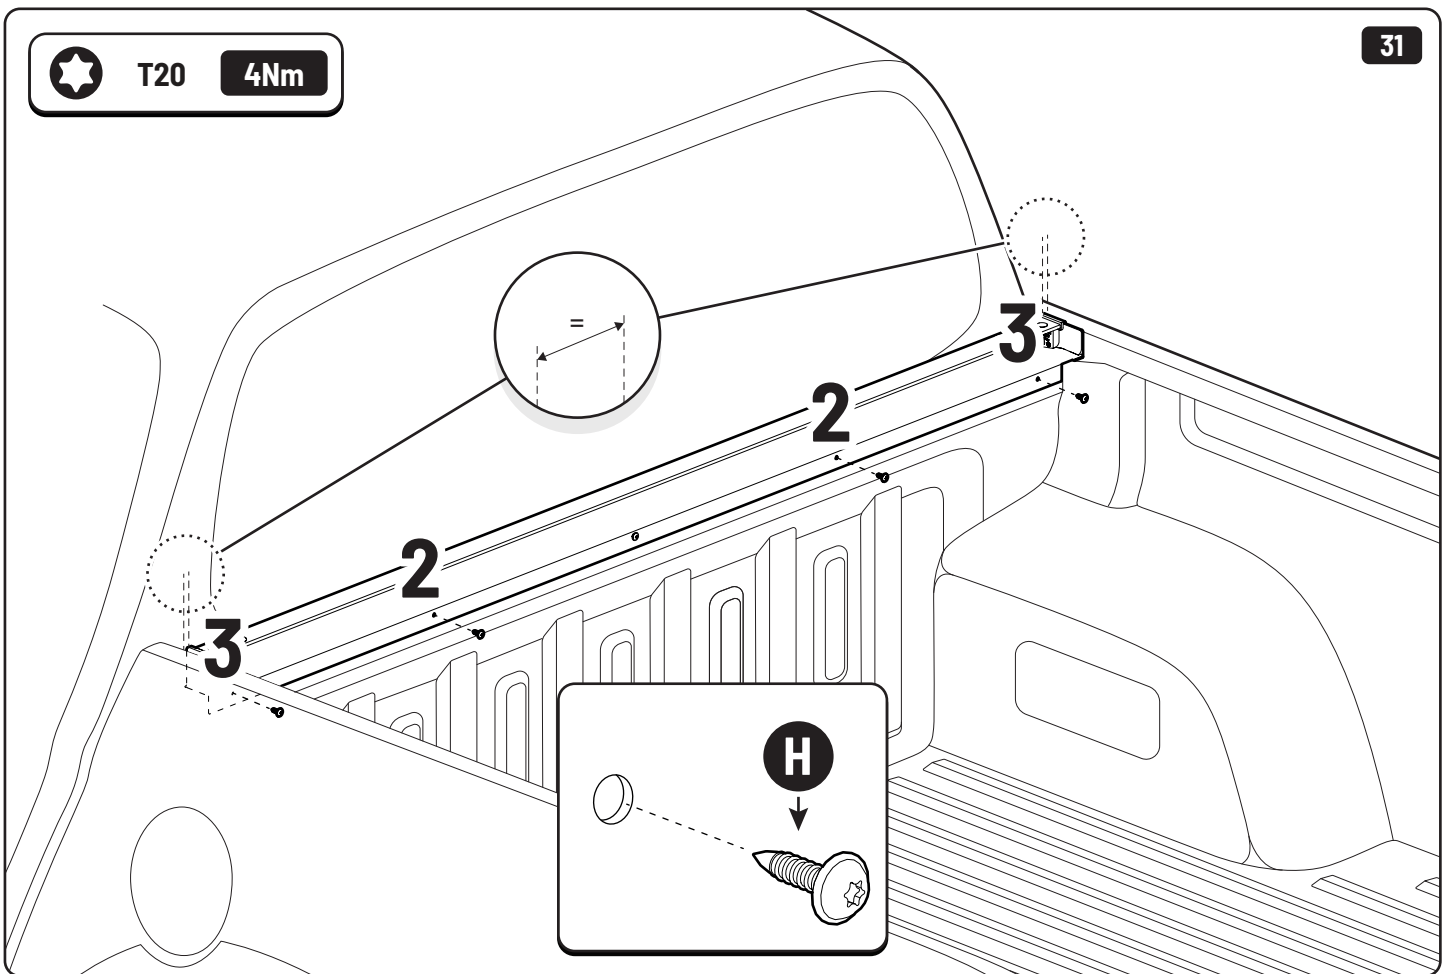

CLICK!

 Ø 3,5mm

 T20 **4Nm**

T20 4Nm

Ø 3,5mm

x2

10mm 10Nm

Steps	Page	Done by
Mounting gliding rail in canister	12	
Holes for drain	16	
Width + Cross measurement	29+30	
Tightening the bracket	30+31	
Mounting drain	40	