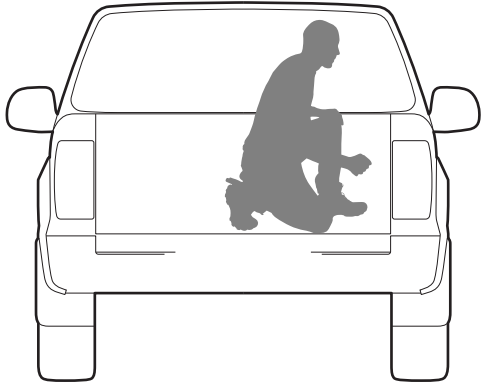

CLICK!

 Ø 3,5mm

 T20 **4Nm**

T20 4Nm

Ø 3,5mm

x2

10mm 10Nm

Steps	Page	Done by
Mounting gliding rail in canister	12	
Holes for drain	16	
Width + Cross measurement	29+30	
Tightening the bracket	30+31	
Mounting drain	40	