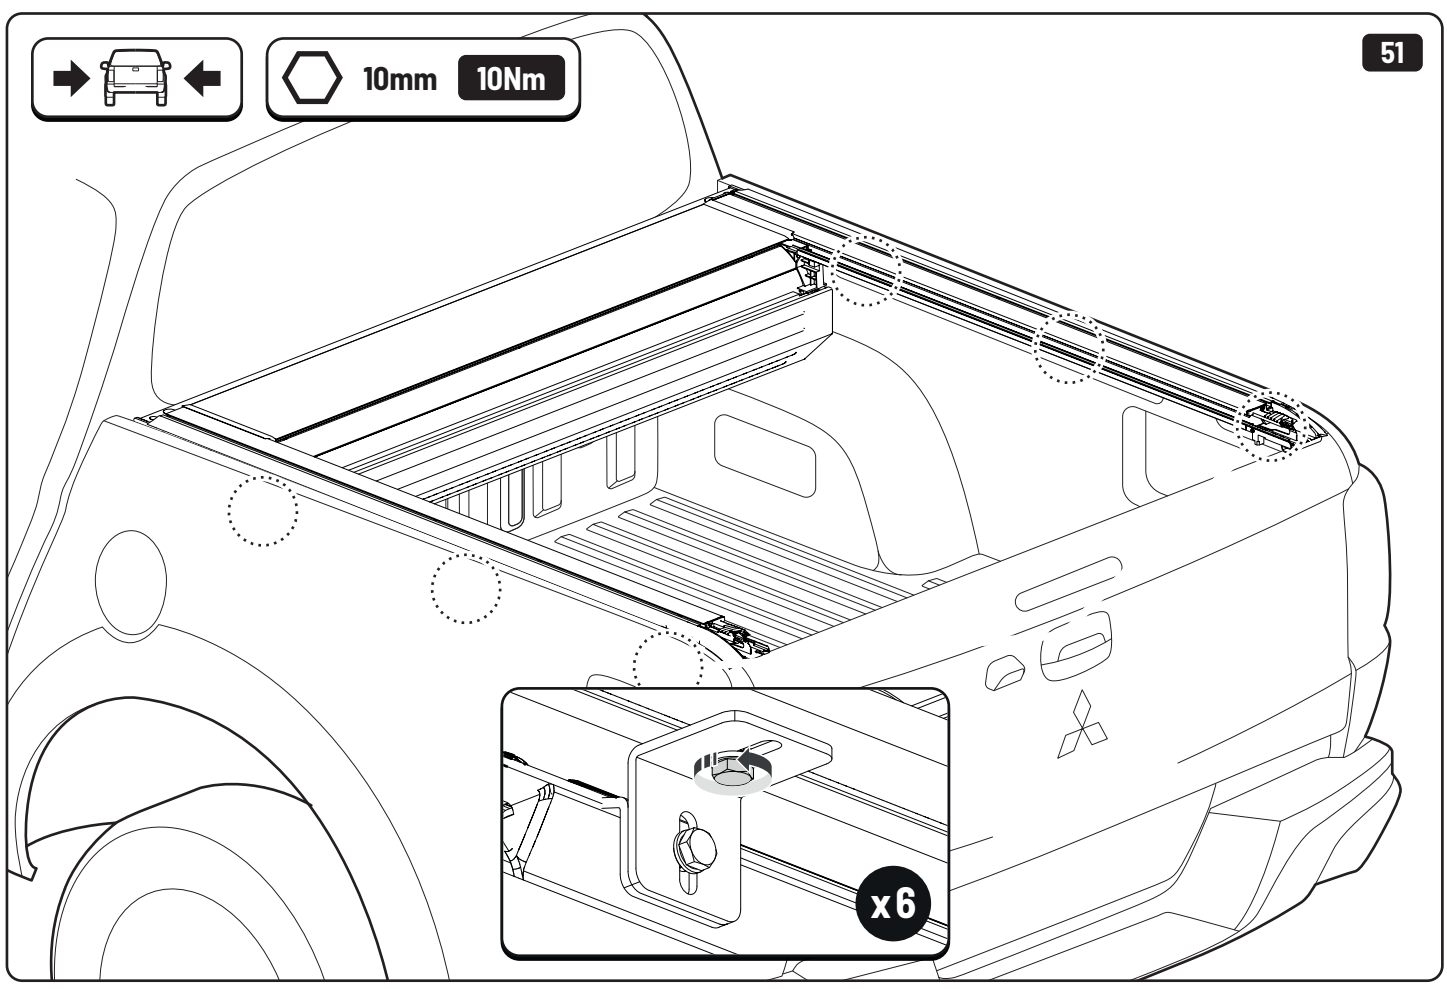

CLICK!

 Ø 3,5mm

 T20 **4Nm**

T20 4Nm

Ø 3,5mm

x2

10mm 10Nm

Steps	Page	Done by
Mounting gliding rail in canister	12	
Holes for drain	16	
Width + Cross measurement	29+30	
Tightening the bracket	30+31	
Mounting drain	40	