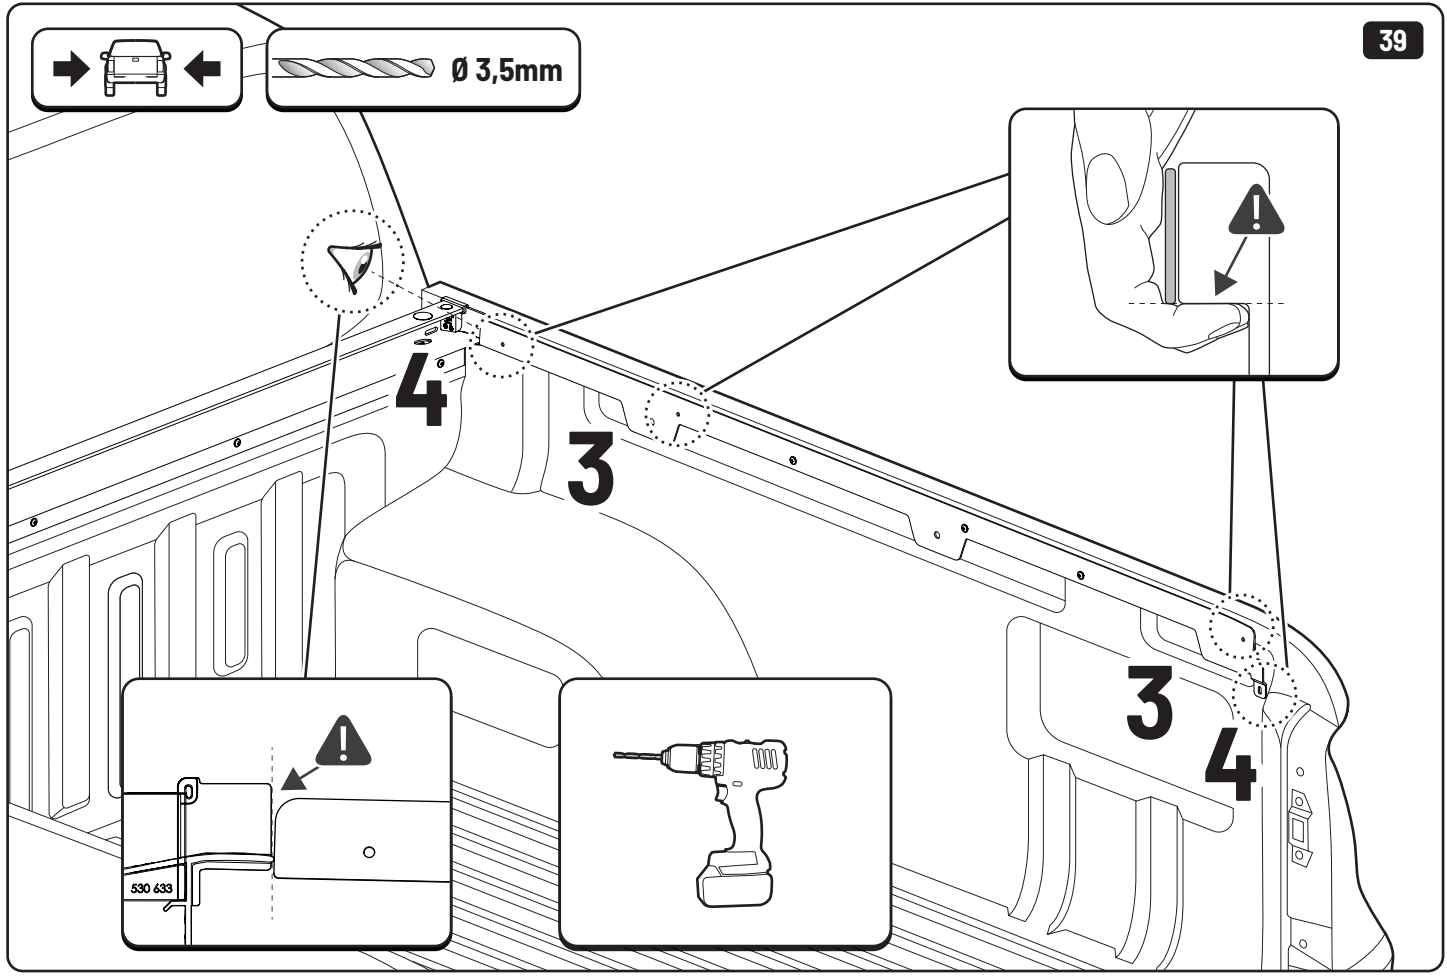

CLICK!

 Ø 3,5mm

 T20 **4Nm**

T20 4Nm

Ø 3,5mm

x2

10mm 10Nm

Steps	Page	Done by
Mounting gliding rail in canister	12	
Holes for drain	16	
Width + Cross measurement	29+30	
Tightening the bracket	30+31	
Mounting drain	40	