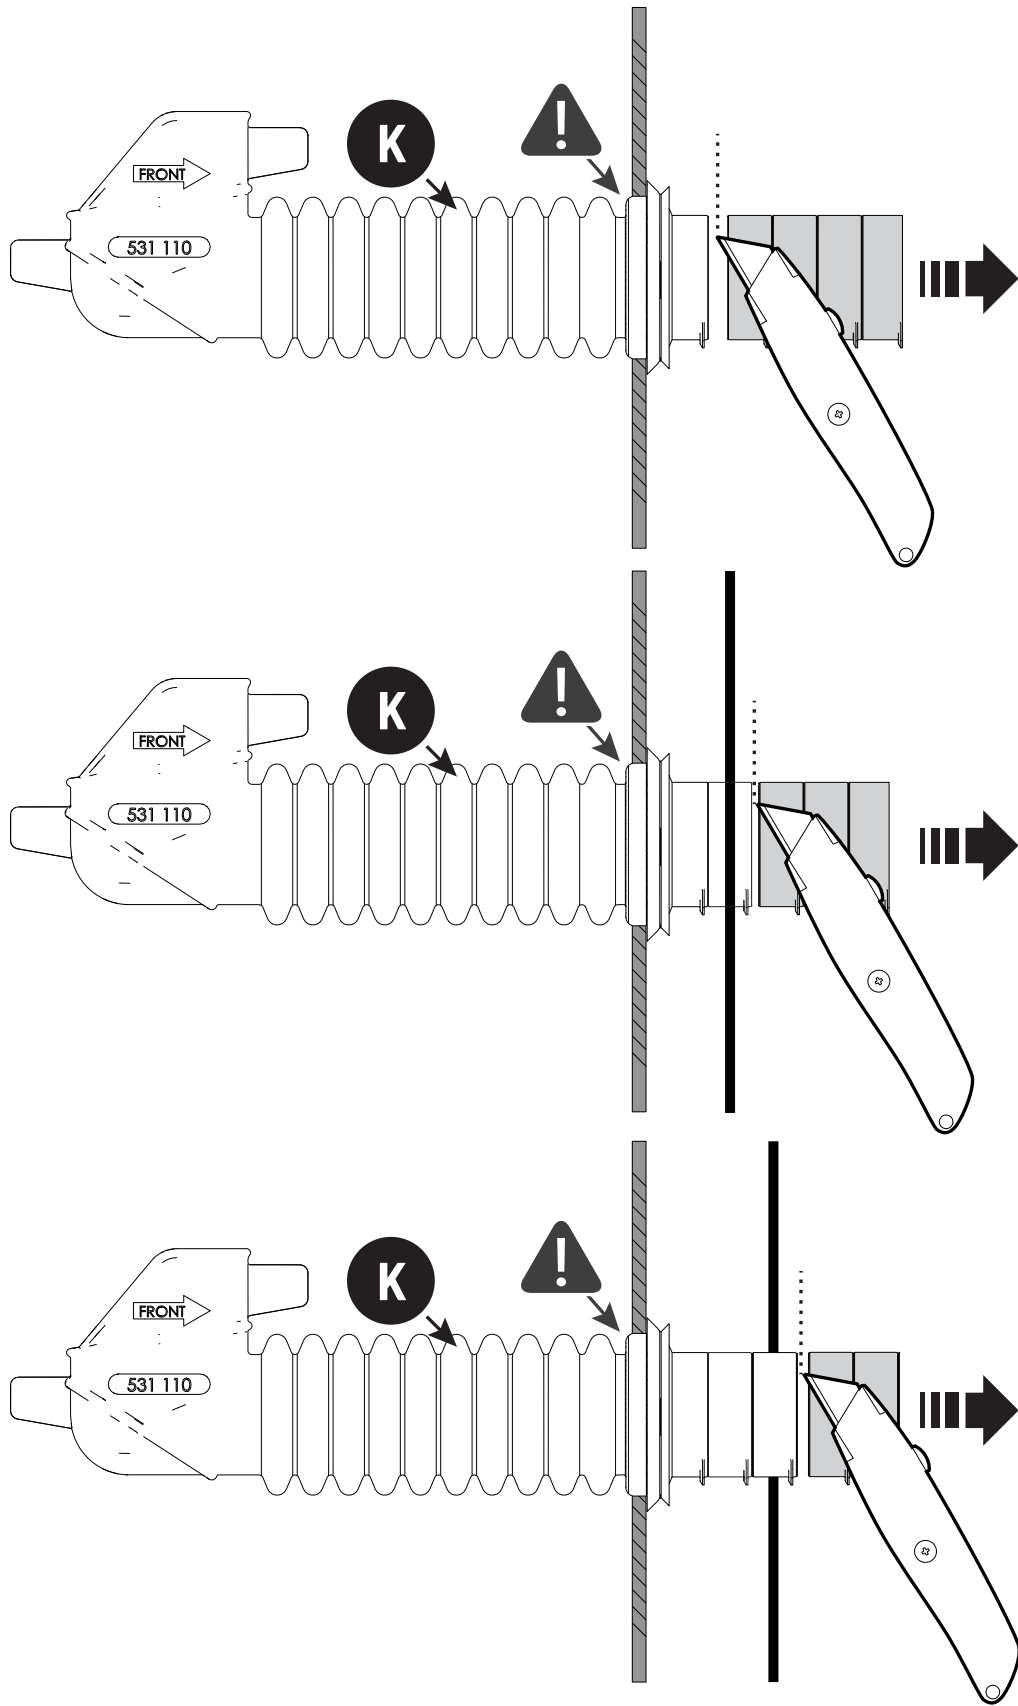

Owners
Manual

x1

Tools needed

Ø3.5MM
Ø2.4MM

1 - 25 Nm

10mm
T20
T30

Rust protection
Rostschutzmittel
Anti-rouille
Anti roest

Applying rust protection

CLICK!

 Ø 3,5mm

 T20 **4Nm**

T20 4Nm

Ø 3,5mm

x2

10mm 10Nm

Steps	Page	Done by
Mounting gliding rail in canister	12	
Holes for drain	16	
Width + Cross measurement	29+30	
Tightening the bracket	30+31	
Mounting drain	40	