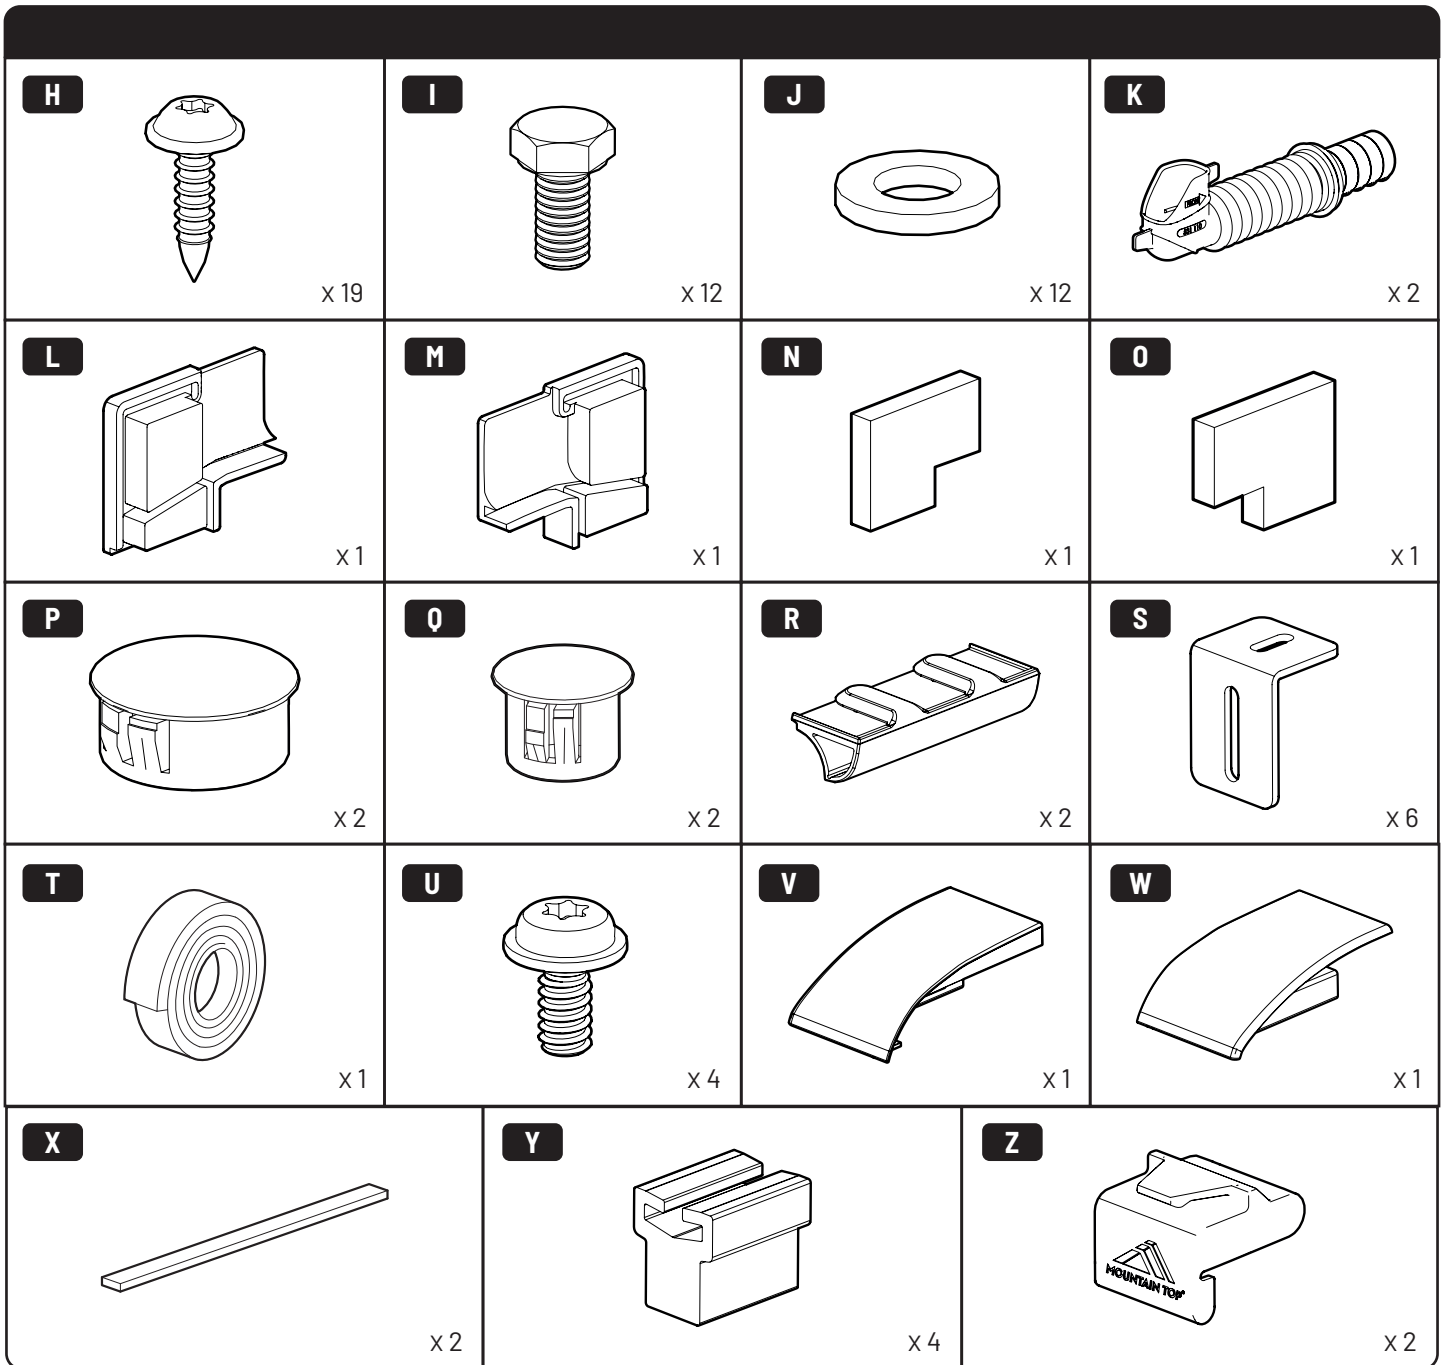

MOUNTAIN TOP[®] EV0m ROLL COVER

Installation manual

DOWNLOAD PDF

Kit

Manual

x1

TÜV

x1