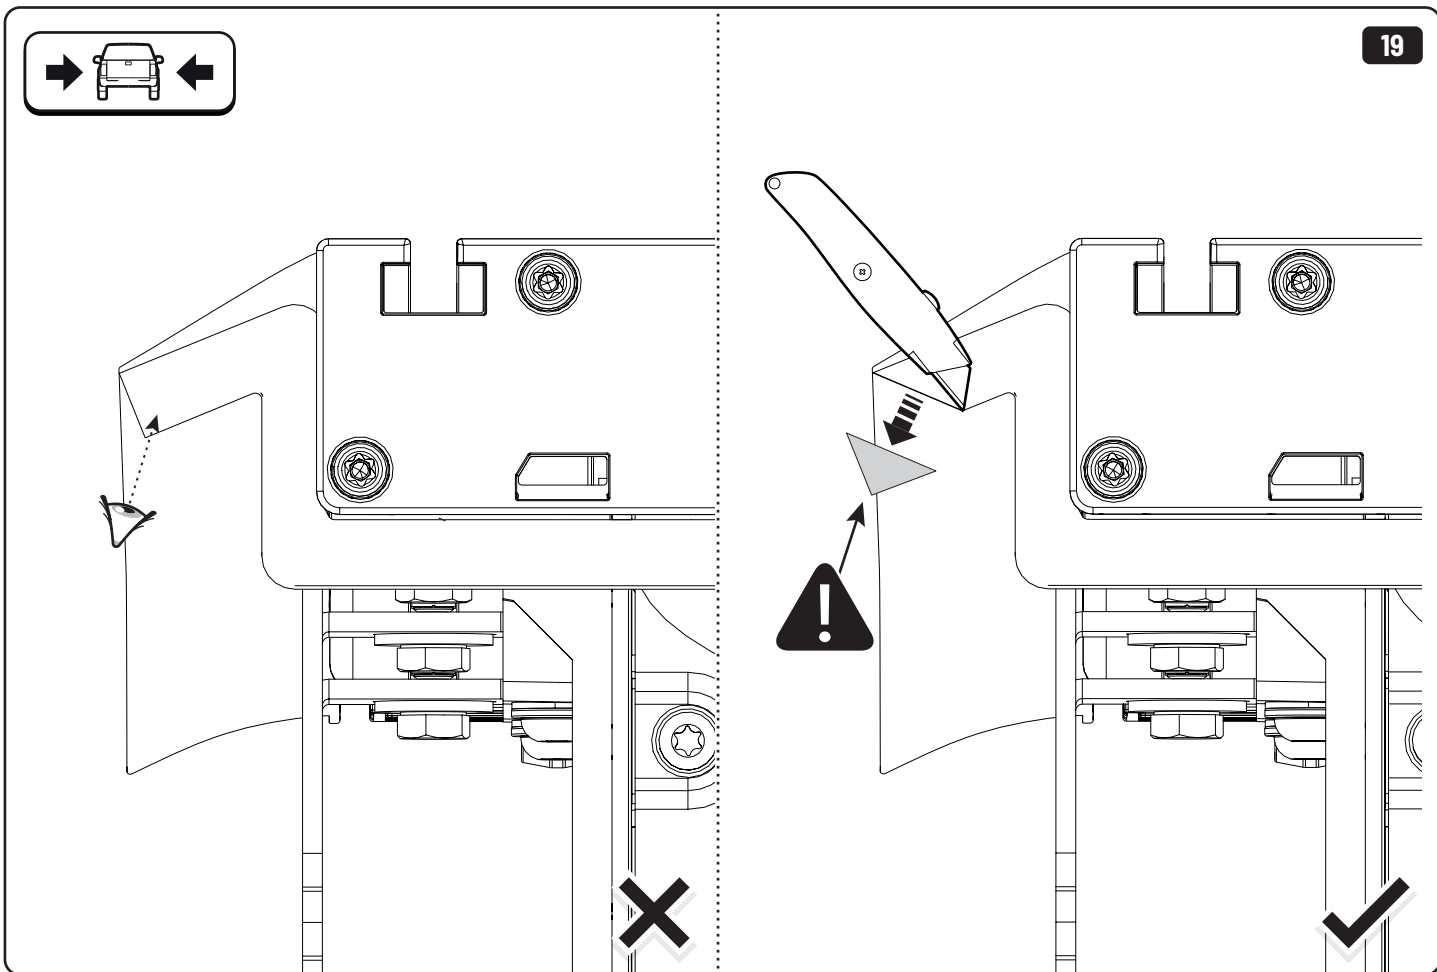

CLICK!

 Ø 3,5mm

 T20 **4Nm**

T20 4Nm

Ø 3,5mm

x2

10mm 10Nm

Steps	Page	Done by
Mounting gliding rail in canister	12	
Holes for drain	16	
Width + Cross measurement	29+30	
Tightening the bracket	30+31	
Mounting drain	40	