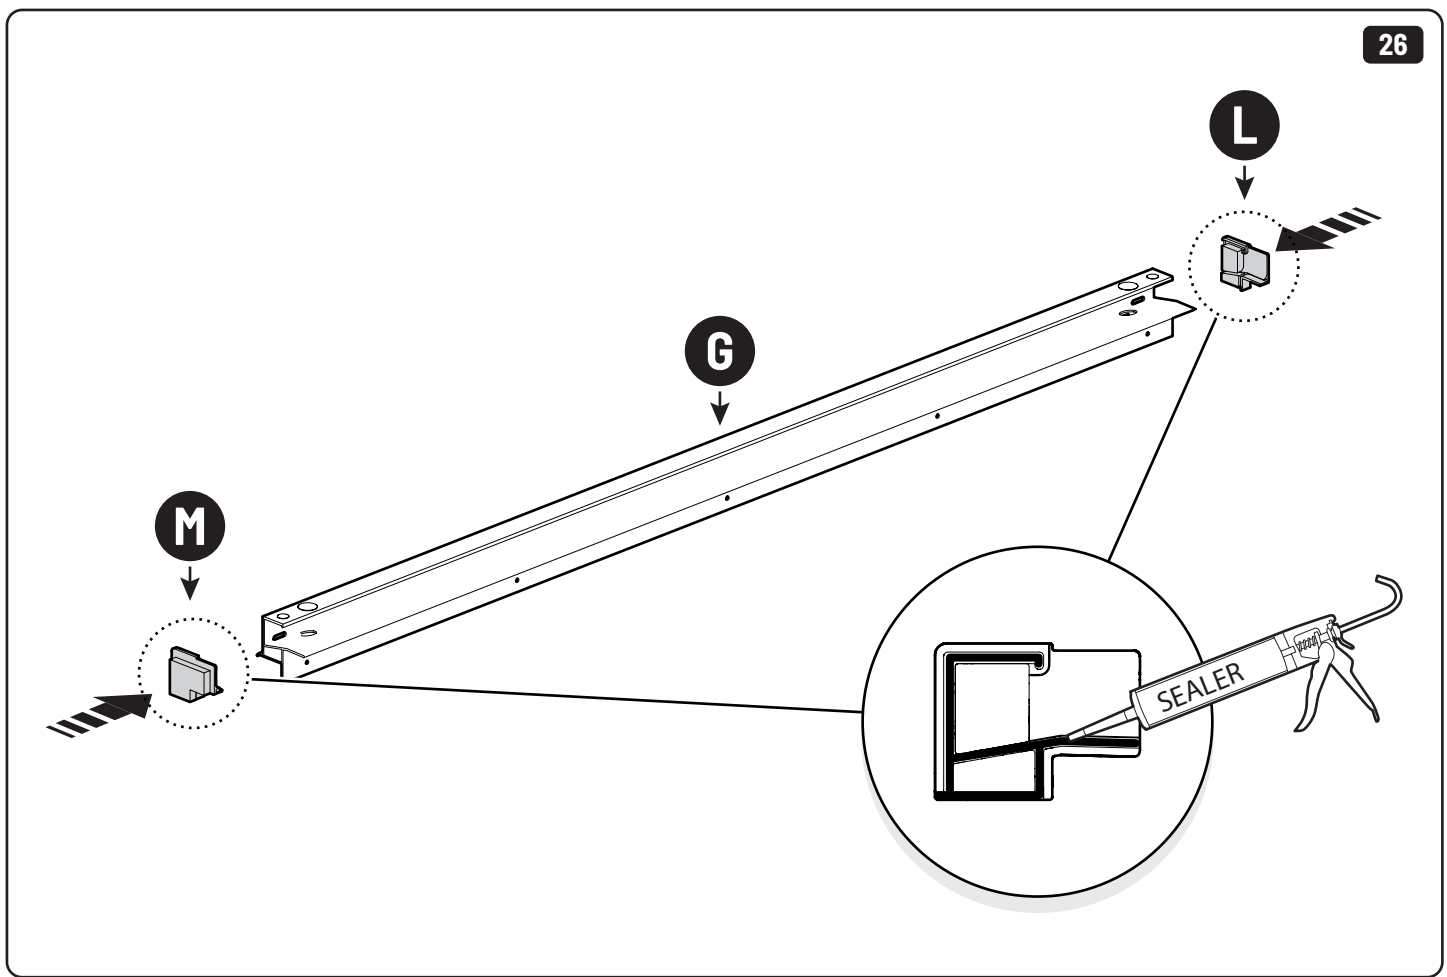

CLICK!

 Ø 3,5mm

 T20 **4Nm**

T20 4Nm

Ø 3,5mm

x2

10mm 10Nm

Steps	Page	Done by
Mounting gliding rail in canister	12	
Holes for drain	16	
Width + Cross measurement	29+30	
Tightening the bracket	30+31	
Mounting drain	40	