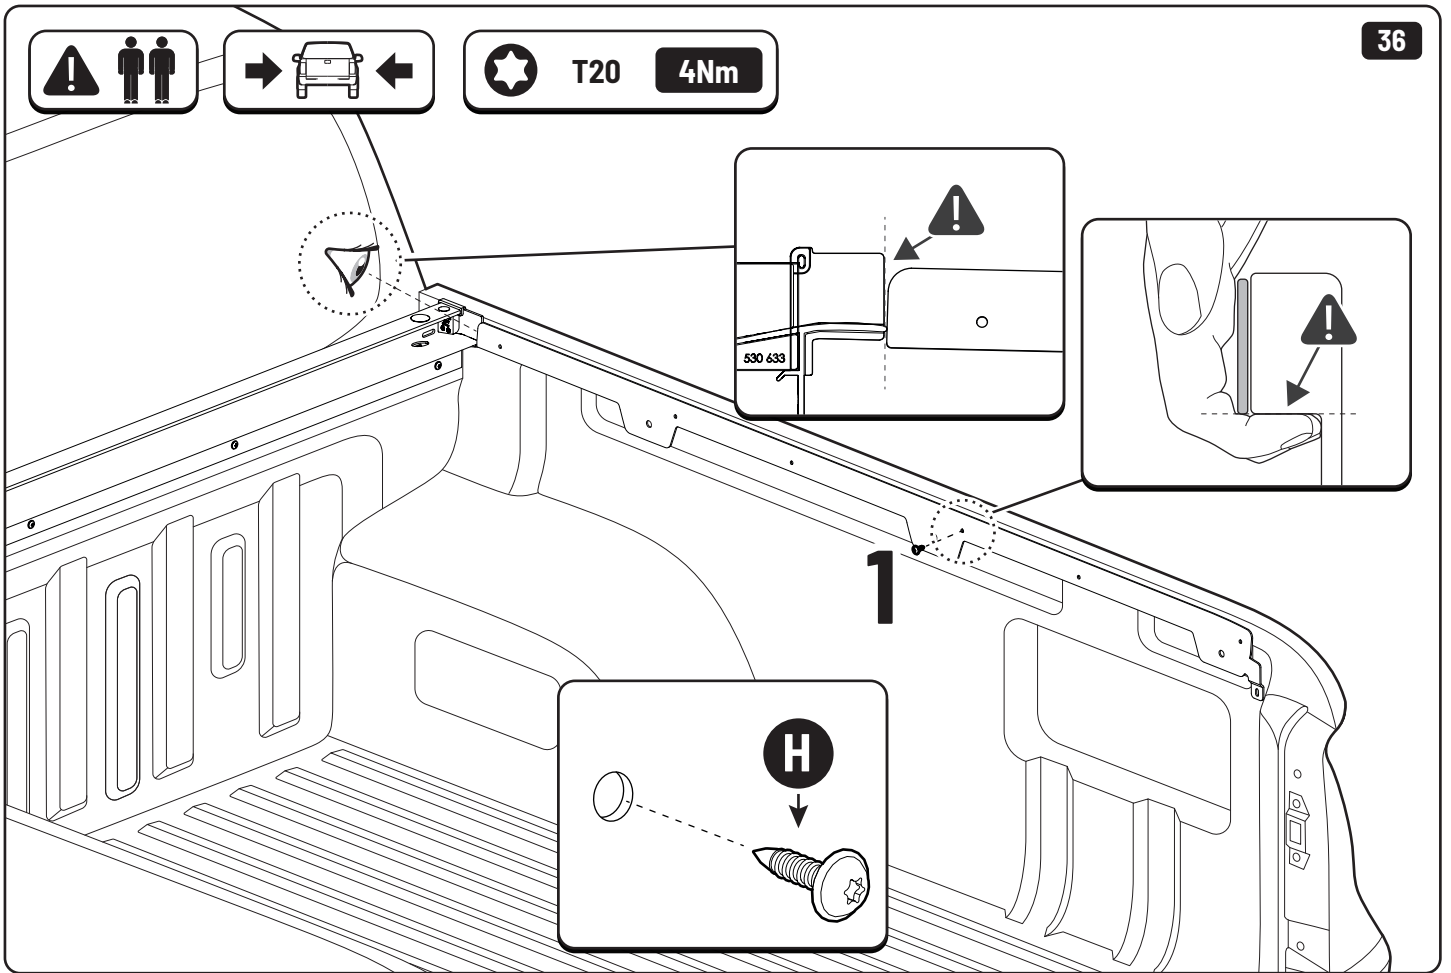

CLICK!

 Ø 3,5mm

 T20 **4Nm**

T20 4Nm

Ø 3,5mm

x2

10mm 10Nm

Steps	Page	Done by
Mounting gliding rail in canister	12	
Holes for drain	16	
Width + Cross measurement	29+30	
Tightening the bracket	30+31	
Mounting drain	40	