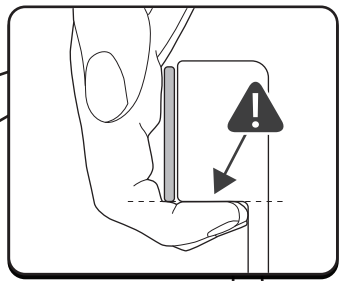

CLICK!

 Ø 3,5mm

 T20 **4Nm**

T20 4Nm

Ø 3,5mm

x2

10mm 10Nm

Steps	Page	Done by
Mounting gliding rail in canister	12	
Holes for drain	16	
Width + Cross measurement	29+30	
Tightening the bracket	30+31	
Mounting drain	40	