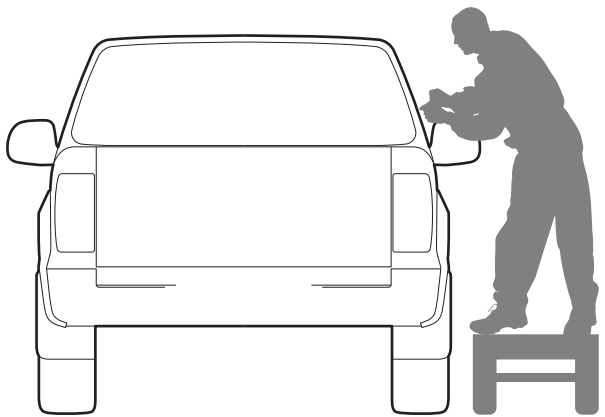

CLICK!

 Ø 3,5mm

 T20 **4Nm**

T20 4Nm

Ø 3,5mm

x2

10mm 10Nm

Steps	Page	Done by
Mounting gliding rail in canister	12	
Holes for drain	16	
Width + Cross measurement	29+30	
Tightening the bracket	30+31	
Mounting drain	40	