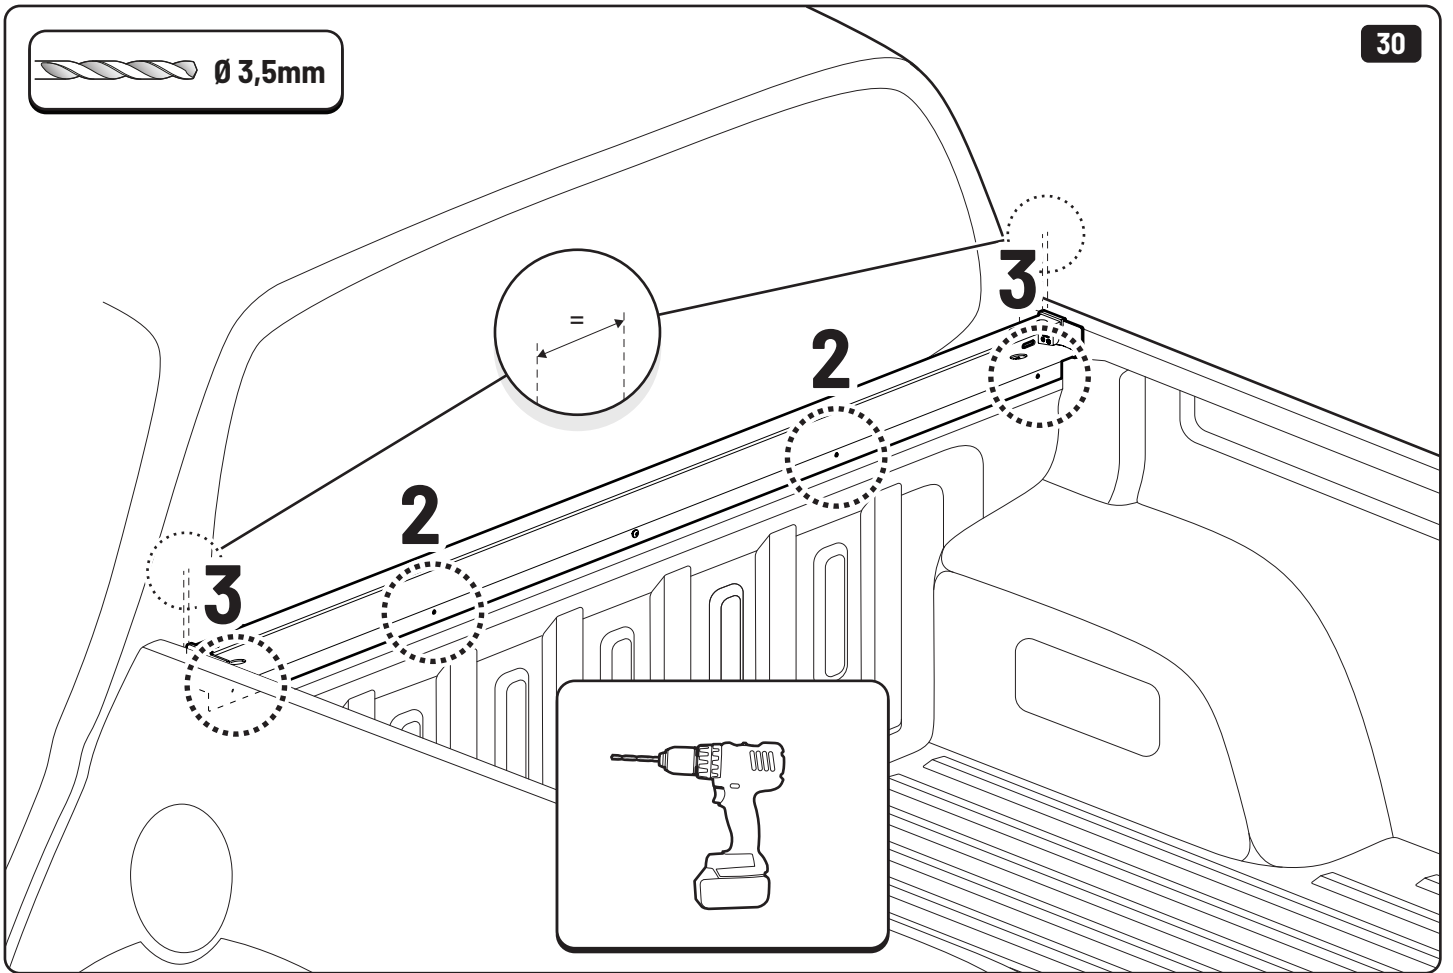

CLICK!

 Ø 3,5mm

 T20 **4Nm**

T20 4Nm

Ø 3,5mm

x2

10mm 10Nm

Steps	Page	Done by
Mounting gliding rail in canister	12	
Holes for drain	16	
Width + Cross measurement	29+30	
Tightening the bracket	30+31	
Mounting drain	40	