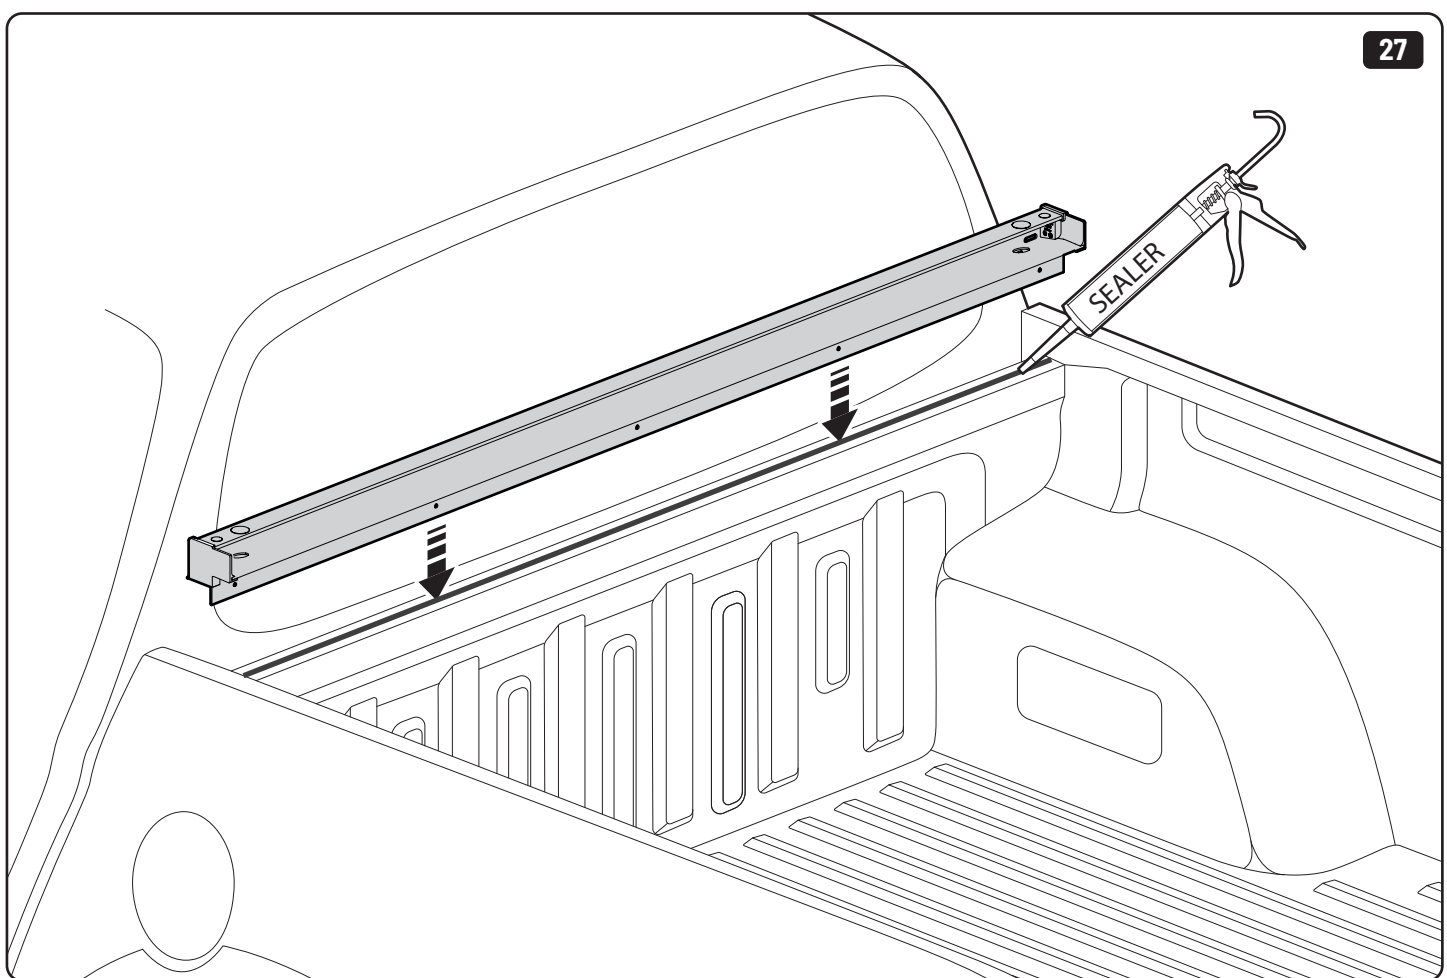

CLICK!

 Ø 3,5mm

 T20 **4Nm**

T20 4Nm

Ø 3,5mm

x2

10mm 10Nm

Steps	Page	Done by
Mounting gliding rail in canister	12	
Holes for drain	16	
Width + Cross measurement	29+30	
Tightening the bracket	30+31	
Mounting drain	40	