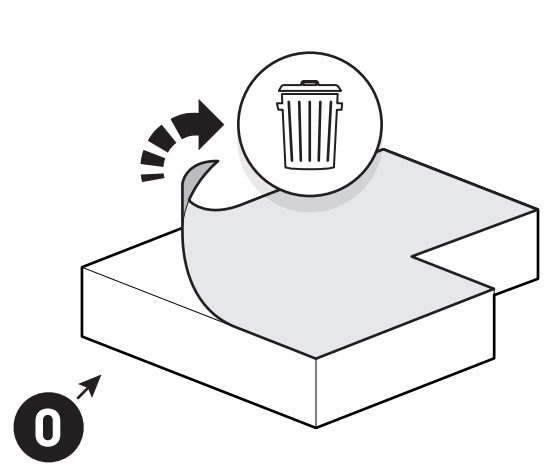

CLICK!

 Ø 3,5mm

 T20 **4Nm**

T20 4Nm

Ø 3,5mm

x2

10mm 10Nm

Steps	Page	Done by
Mounting gliding rail in canister	12	
Holes for drain	16	
Width + Cross measurement	29+30	
Tightening the bracket	30+31	
Mounting drain	40	