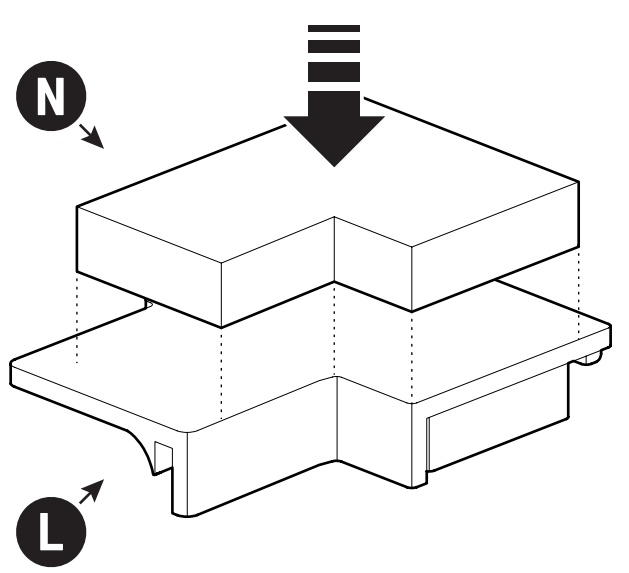

CLICK!

 Ø 3,5mm

 T20 **4Nm**

T20 4Nm

Ø 3,5mm

x2

10mm 10Nm

Steps	Page	Done by
Mounting gliding rail in canister	12	
Holes for drain	16	
Width + Cross measurement	29+30	
Tightening the bracket	30+31	
Mounting drain	40	