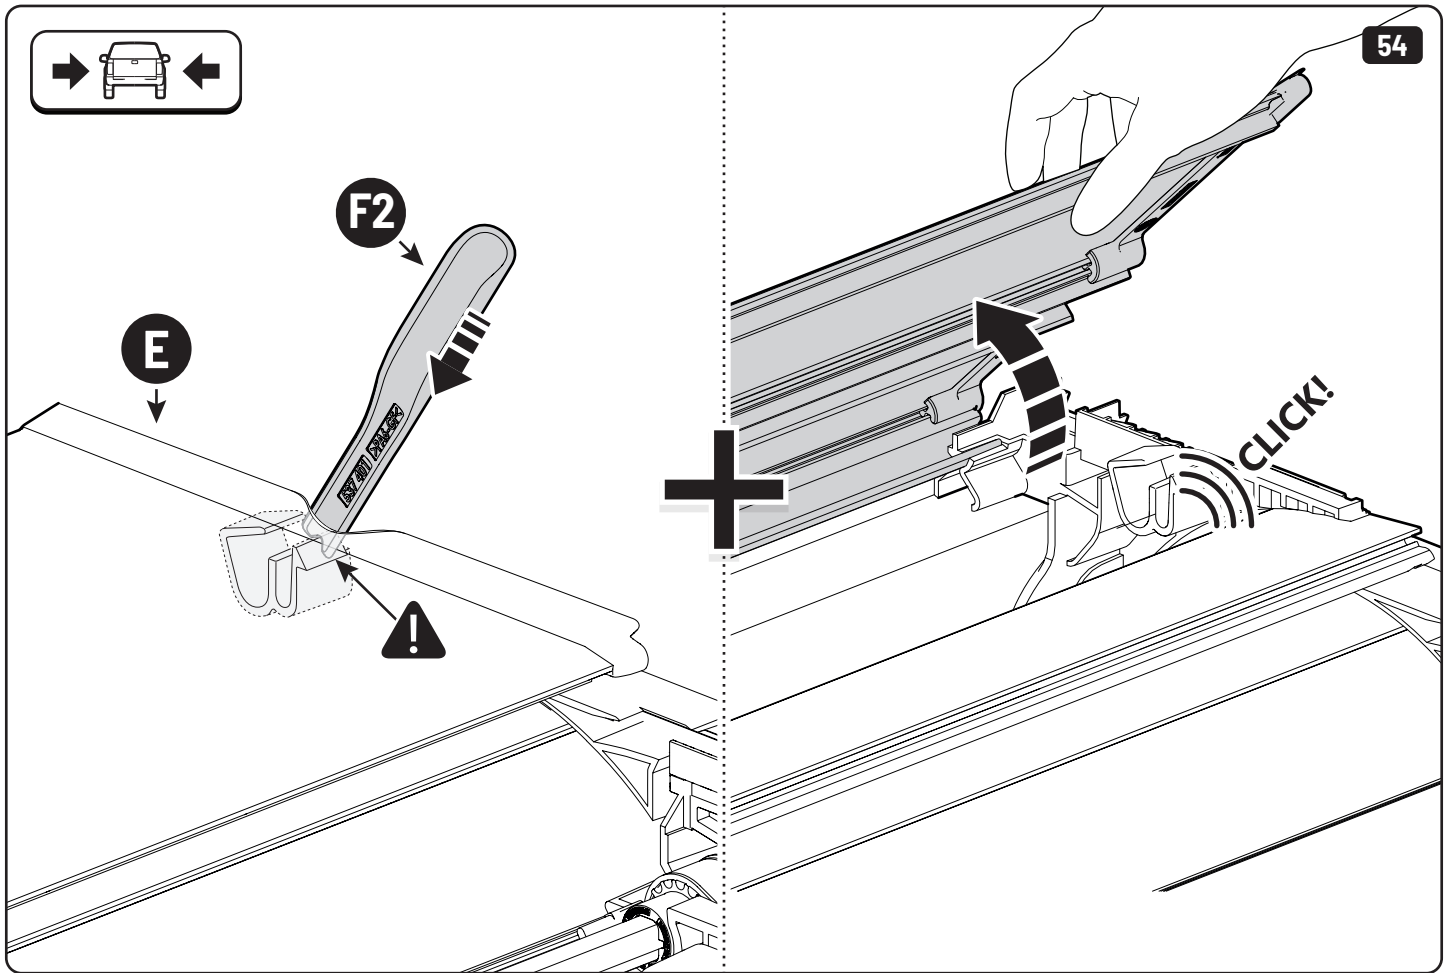

CLICK!

 Ø 3,5mm

 T20 **4Nm**

T20 4Nm

Ø 3,5mm

x2

10mm 10Nm

Steps	Page	Done by
Mounting gliding rail in canister	12	
Holes for drain	16	
Width + Cross measurement	29+30	
Tightening the bracket	30+31	
Mounting drain	40	