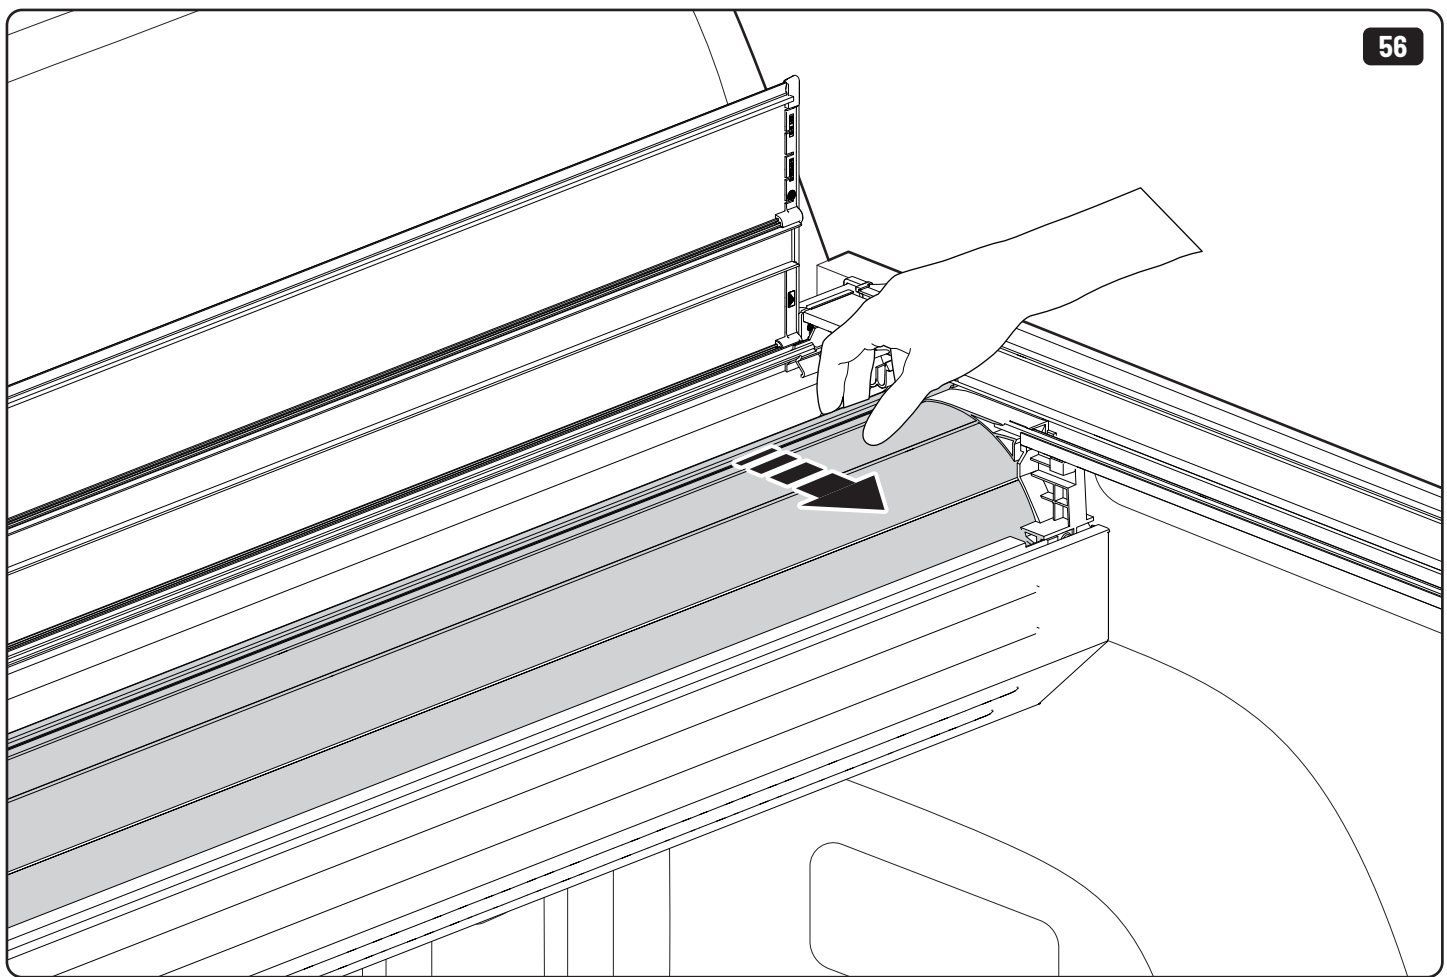

CLICK!

 Ø 3,5mm

 T20 **4Nm**

T20 4Nm

Ø 3,5mm

x2

10mm 10Nm

Steps	Page	Done by
Mounting gliding rail in canister	12	
Holes for drain	16	
Width + Cross measurement	29+30	
Tightening the bracket	30+31	
Mounting drain	40	