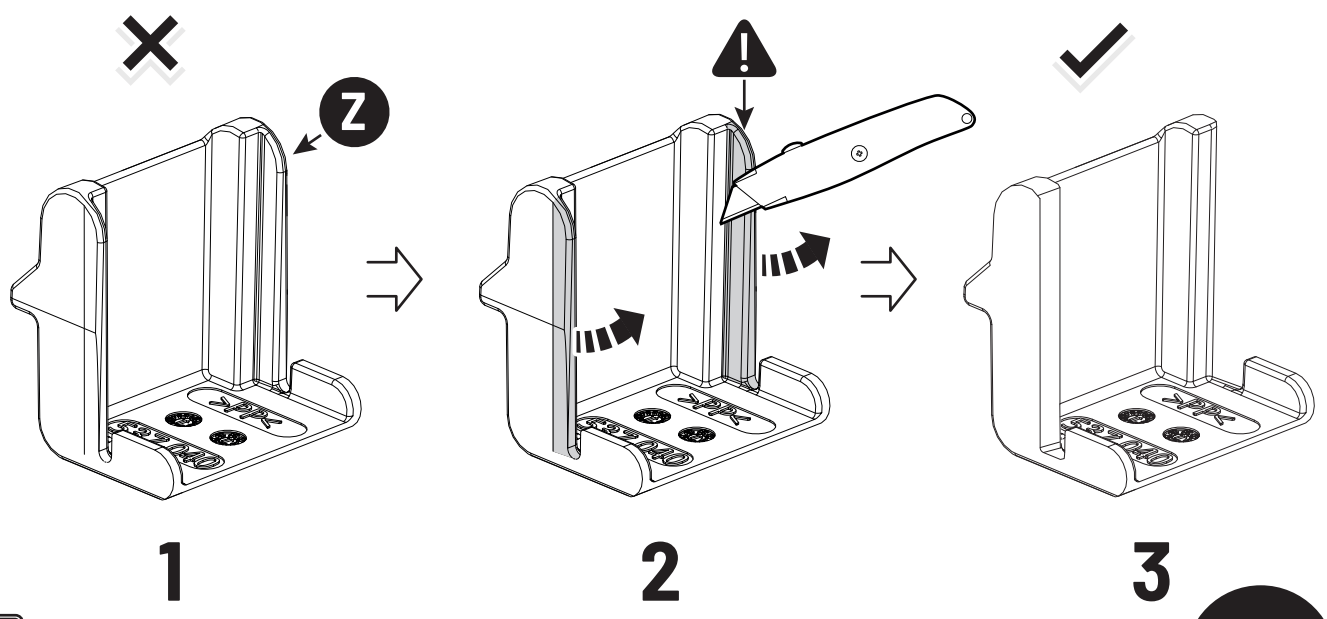

CLICK!

 Ø 3,5mm

 T20 **4Nm**

T20 4Nm

Ø 3,5mm

x2

10mm 10Nm

Steps	Page	Done by
Mounting gliding rail in canister	12	
Holes for drain	16	
Width + Cross measurement	29+30	
Tightening the bracket	30+31	
Mounting drain	40	