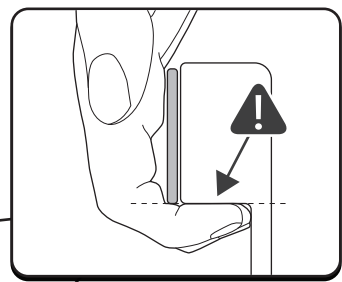

CLICK!

 Ø 3,5mm

 T20 **4Nm**

T20 4Nm

Ø 3,5mm

x2

10mm 10Nm

Steps	Page	Done by
Mounting gliding rail in canister	12	
Holes for drain	16	
Width + Cross measurement	29+30	
Tightening the bracket	30+31	
Mounting drain	40	