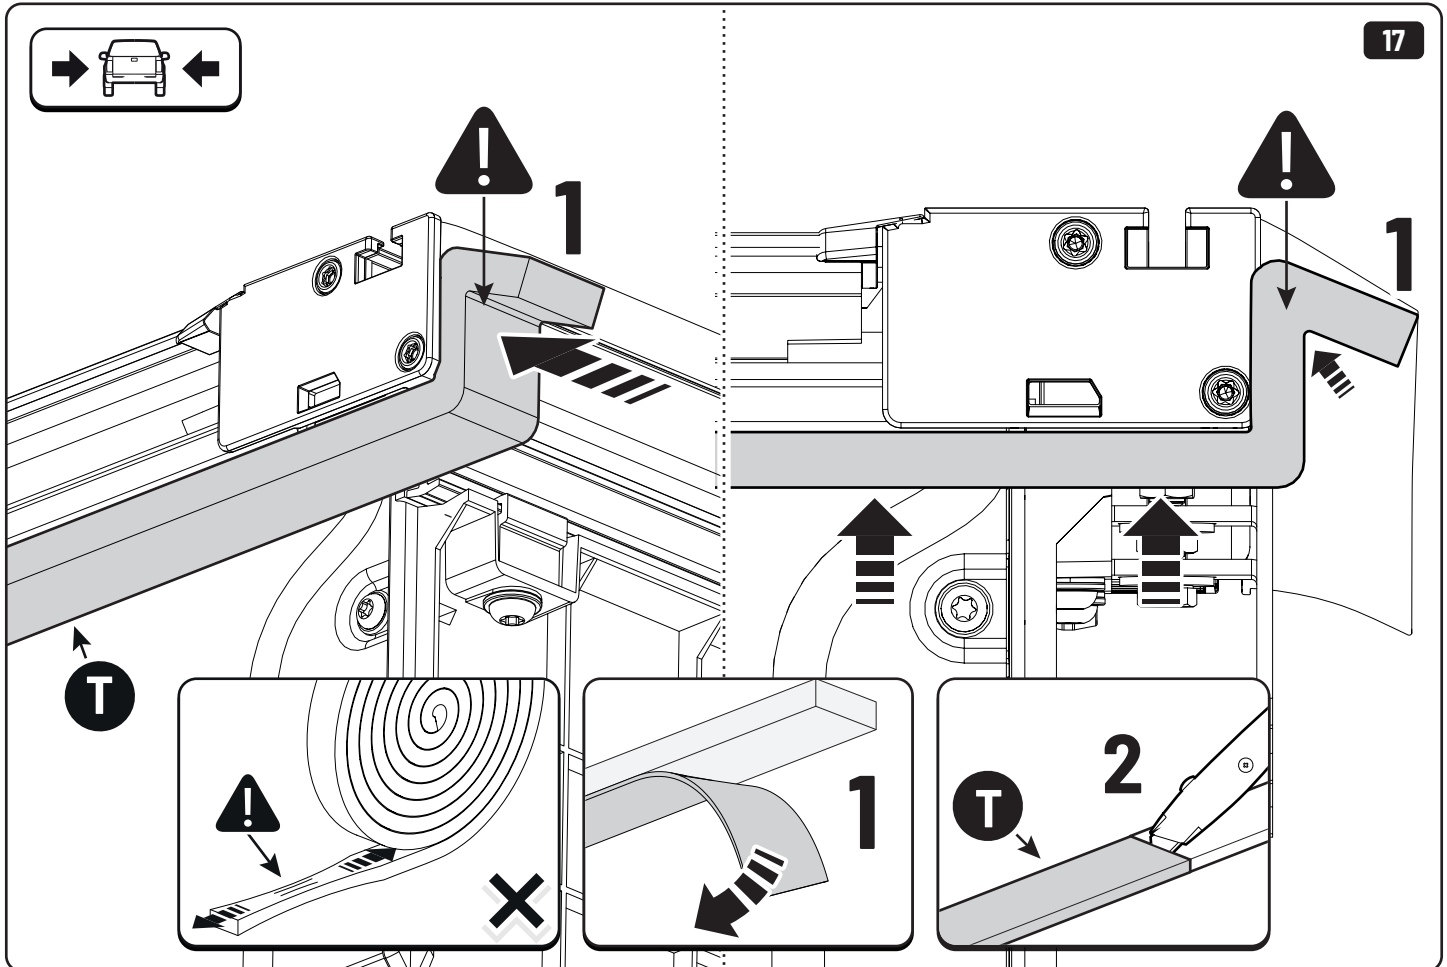

CLICK!

 Ø 3,5mm

 T20 **4Nm**

T20 4Nm

Ø 3,5mm

x2

10mm 10Nm

Steps	Page	Done by
Mounting gliding rail in canister	12	
Holes for drain	16	
Width + Cross measurement	29+30	
Tightening the bracket	30+31	
Mounting drain	40	