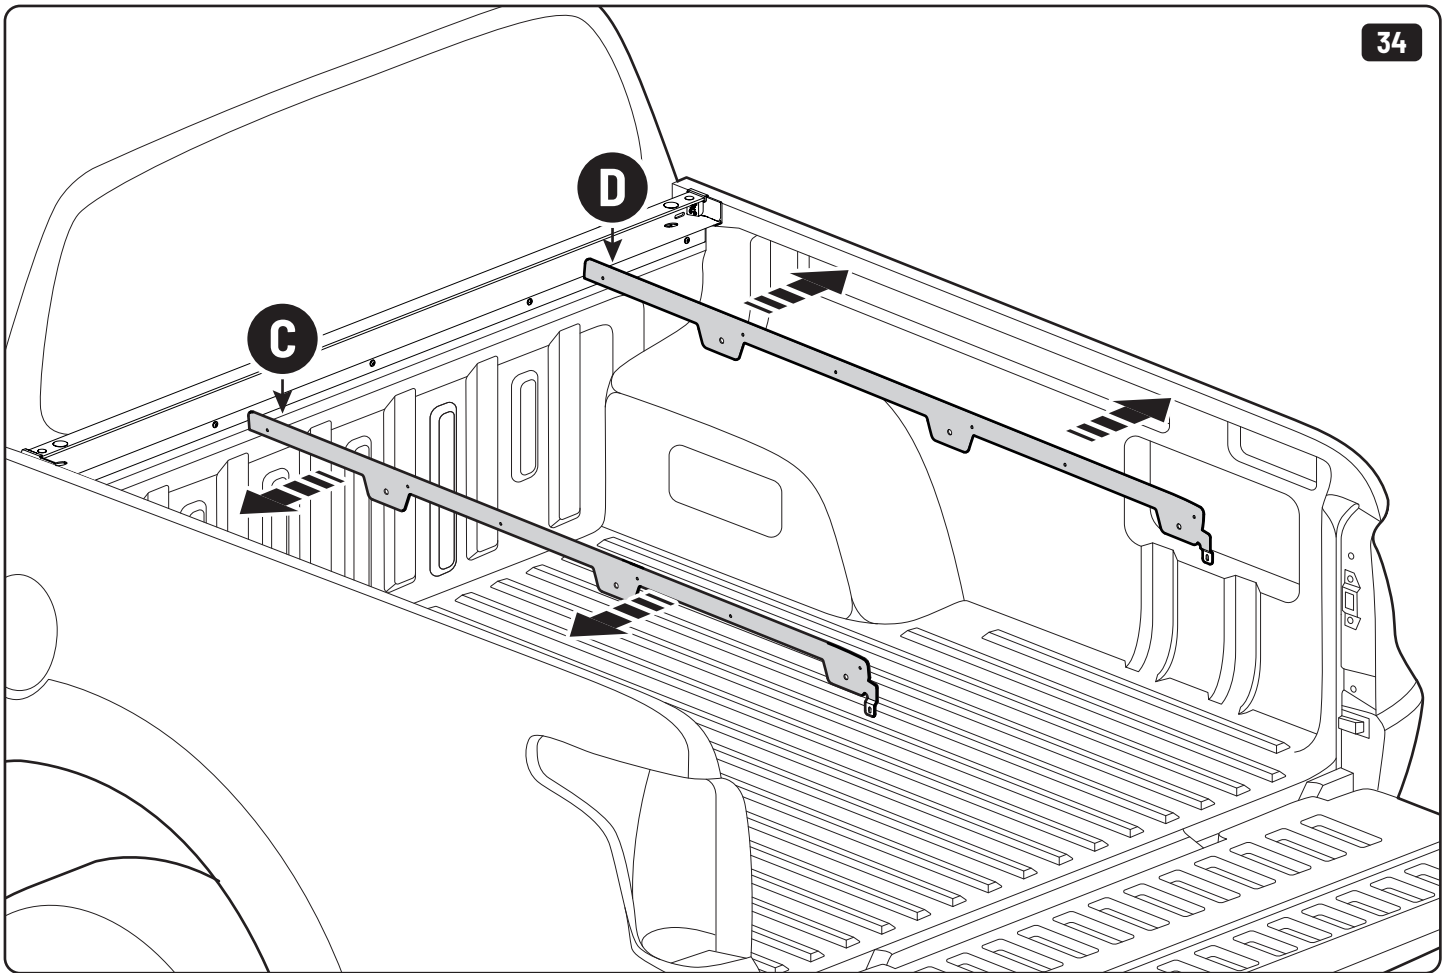

CLICK!

 Ø 3,5mm

 T20 **4Nm**

T20 4Nm

Ø 3,5mm

x2

10mm 10Nm

Steps	Page	Done by
Mounting gliding rail in canister	12	
Holes for drain	16	
Width + Cross measurement	29+30	
Tightening the bracket	30+31	
Mounting drain	40	