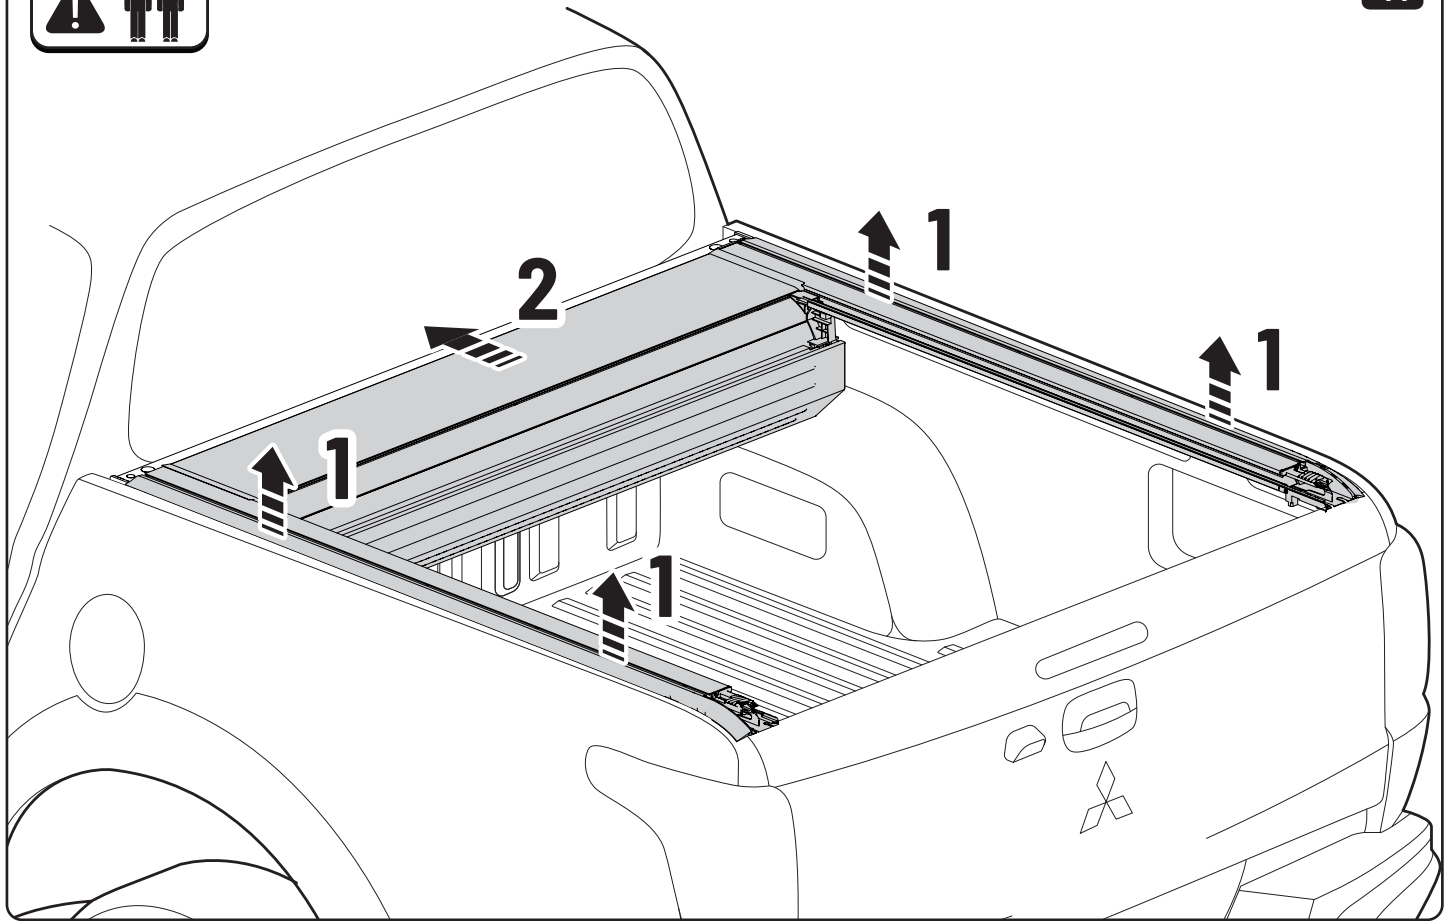

CLICK!

 Ø 3,5mm

 T20 **4Nm**

T20 4Nm

Ø 3,5mm

x2

10mm 10Nm

Steps	Page	Done by
Mounting gliding rail in canister	12	
Holes for drain	16	
Width + Cross measurement	29+30	
Tightening the bracket	30+31	
Mounting drain	40	