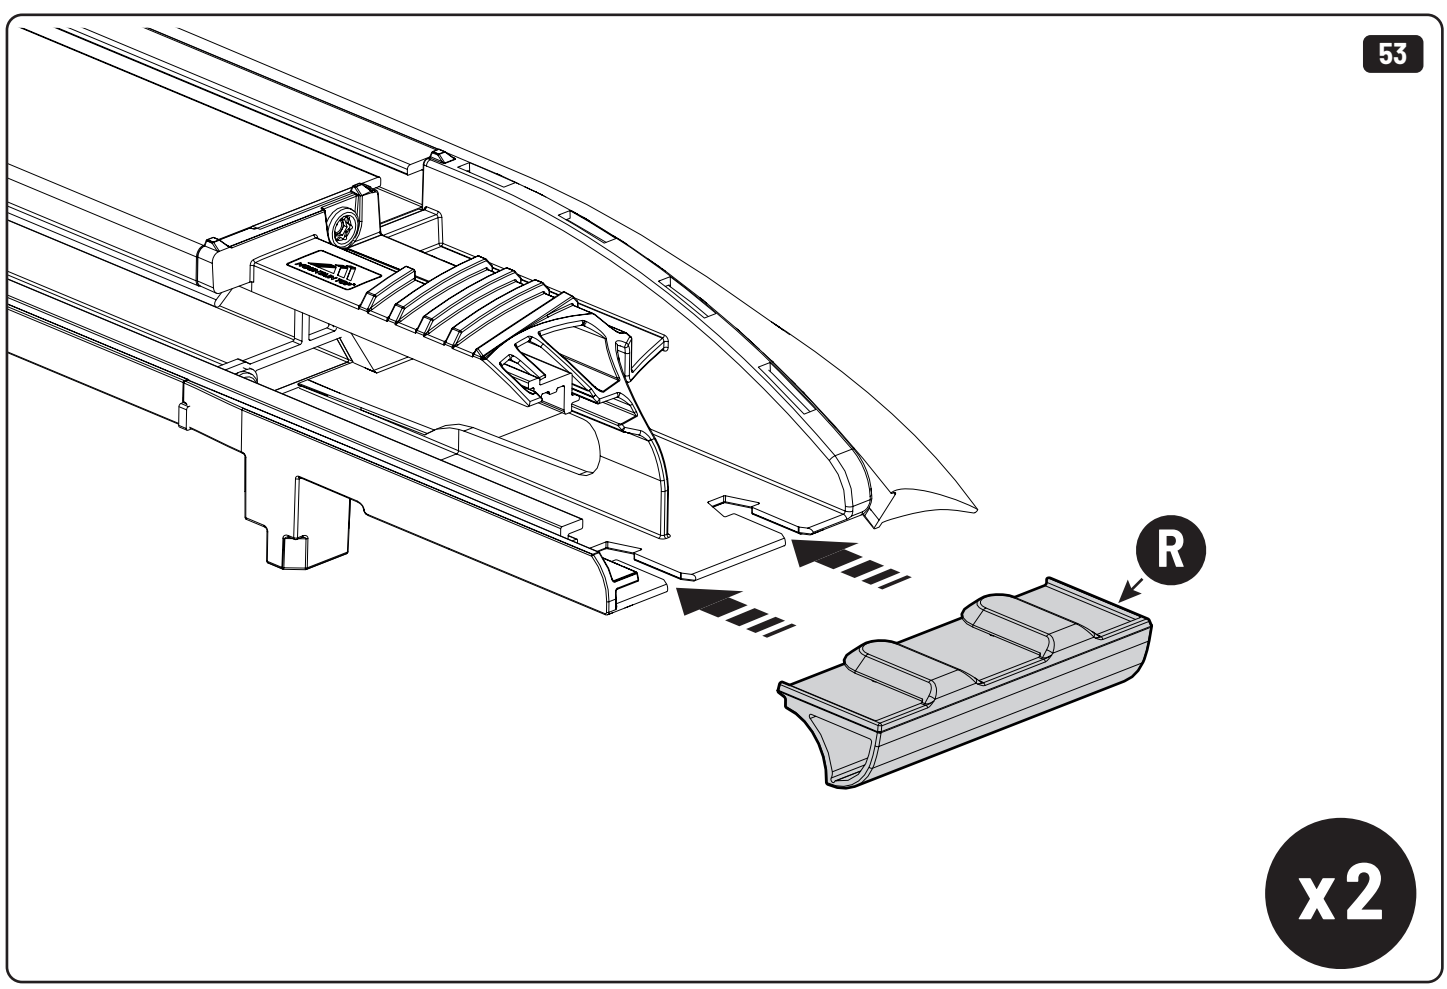

CLICK!

 Ø 3,5mm

 T20 **4Nm**

T20 4Nm

Ø 3,5mm

x2

10mm 10Nm

Steps	Page	Done by
Mounting gliding rail in canister	12	
Holes for drain	16	
Width + Cross measurement	29+30	
Tightening the bracket	30+31	
Mounting drain	40	