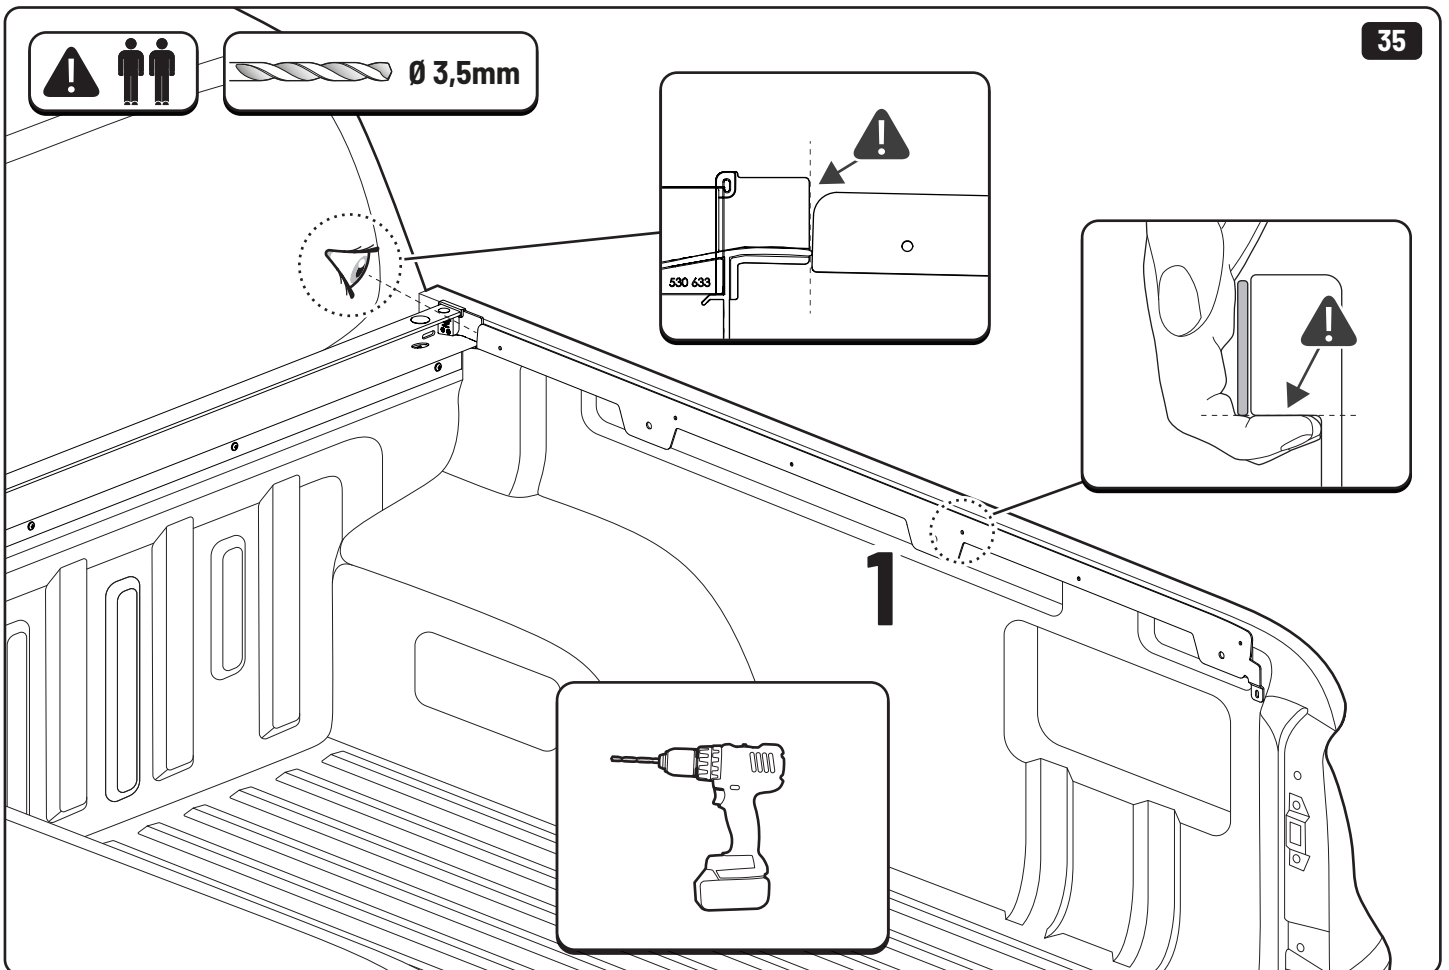

CLICK!

 Ø 3,5mm

 T20 **4Nm**

T20 4Nm

Ø 3,5mm

x2

10mm 10Nm

Steps	Page	Done by
Mounting gliding rail in canister	12	
Holes for drain	16	
Width + Cross measurement	29+30	
Tightening the bracket	30+31	
Mounting drain	40	