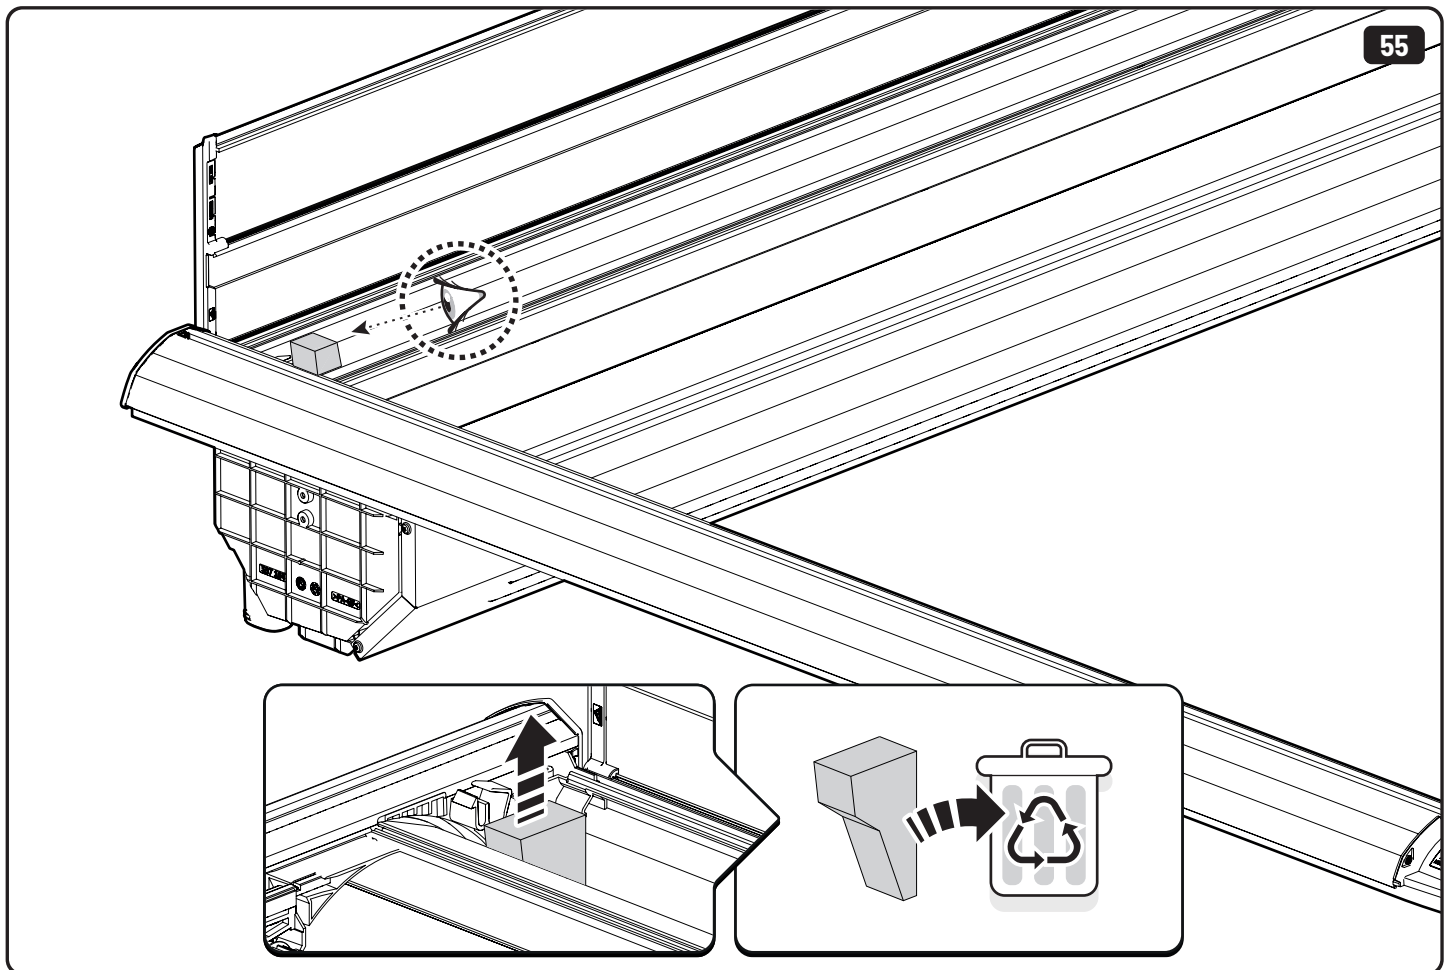

CLICK!

 Ø 3,5mm

 T20 **4Nm**

T20 4Nm

Ø 3,5mm

x2

10mm 10Nm

Steps	Page	Done by
Mounting gliding rail in canister	12	
Holes for drain	16	
Width + Cross measurement	29+30	
Tightening the bracket	30+31	
Mounting drain	40	