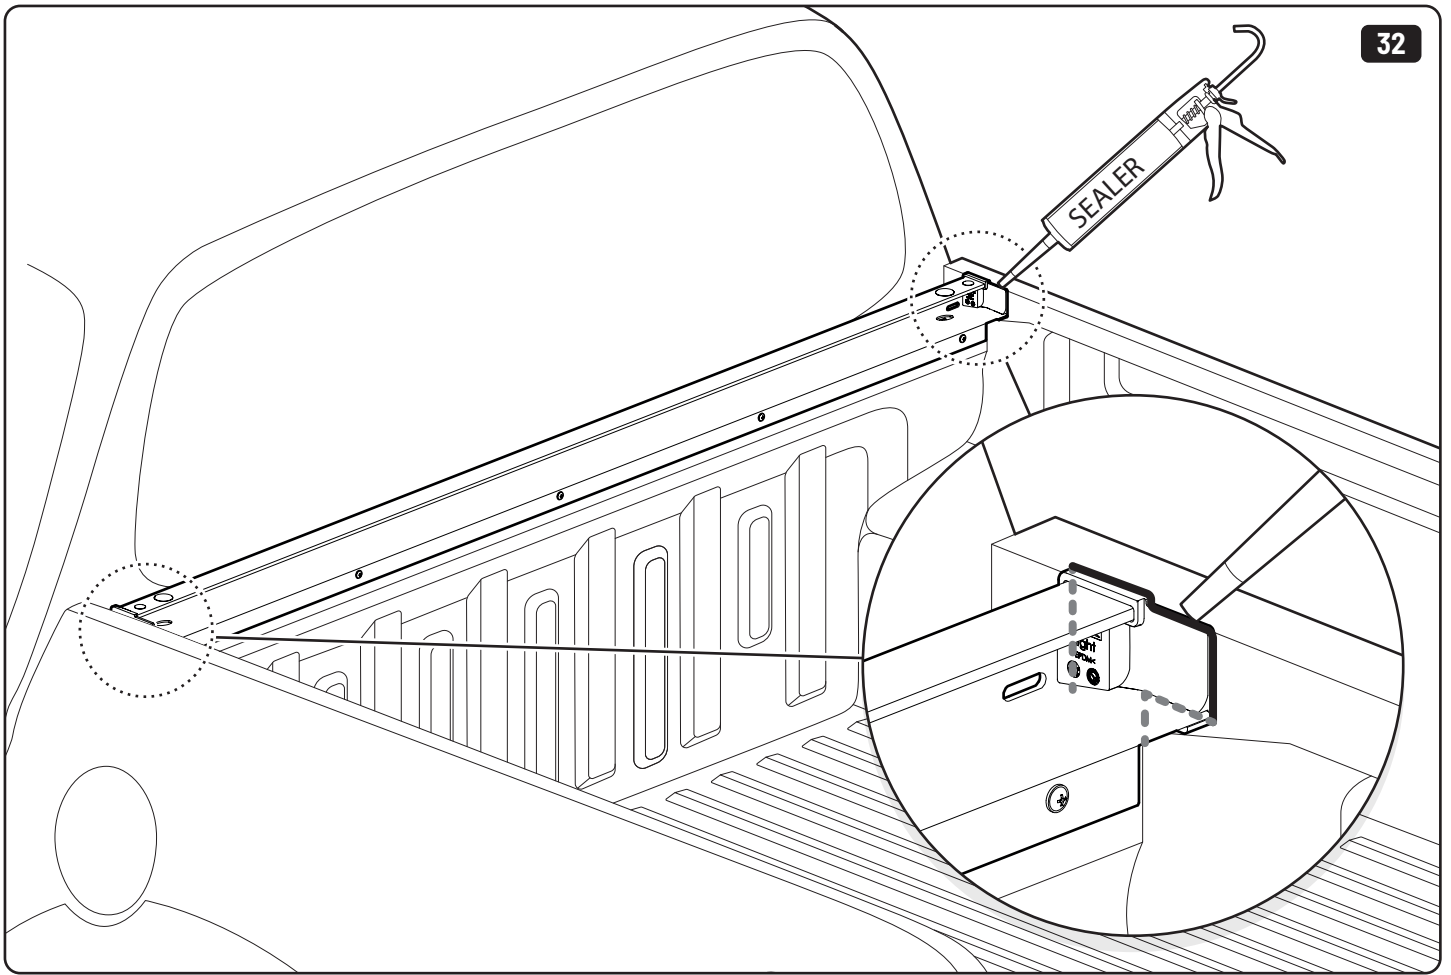

CLICK!

 Ø 3,5mm

 T20 **4Nm**

T20 4Nm

Ø 3,5mm

x2

10mm 10Nm

Steps	Page	Done by
Mounting gliding rail in canister	12	
Holes for drain	16	
Width + Cross measurement	29+30	
Tightening the bracket	30+31	
Mounting drain	40	