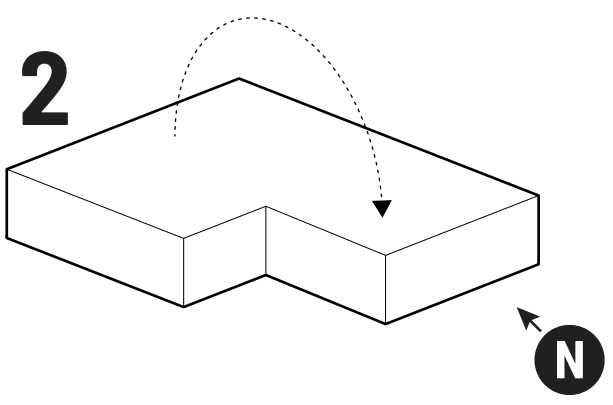

CLICK!

 Ø 3,5mm

 T20 **4Nm**

T20 4Nm

Ø 3,5mm

x2

10mm 10Nm

Steps	Page	Done by
Mounting gliding rail in canister	12	
Holes for drain	16	
Width + Cross measurement	29+30	
Tightening the bracket	30+31	
Mounting drain	40	