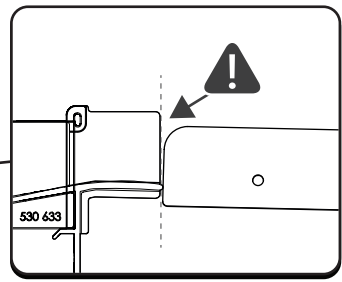

CLICK!

 Ø 3,5mm

 T20 **4Nm**

T20 4Nm

Ø 3,5mm

x2

10mm 10Nm

Steps	Page	Done by
Mounting gliding rail in canister	12	
Holes for drain	16	
Width + Cross measurement	29+30	
Tightening the bracket	30+31	
Mounting drain	40	