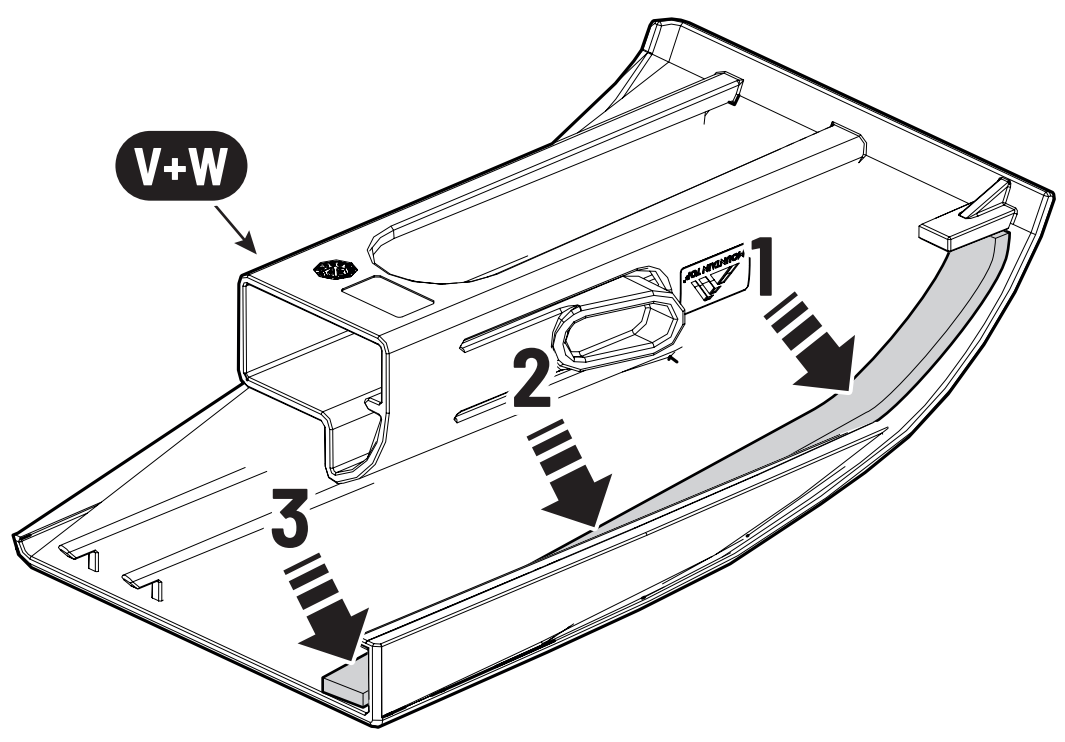

CLICK!

 Ø 3,5mm

 T20 **4Nm**

T20 4Nm

Ø 3,5mm

x2

10mm 10Nm

Steps	Page	Done by
Mounting gliding rail in canister	12	
Holes for drain	16	
Width + Cross measurement	29+30	
Tightening the bracket	30+31	
Mounting drain	40	