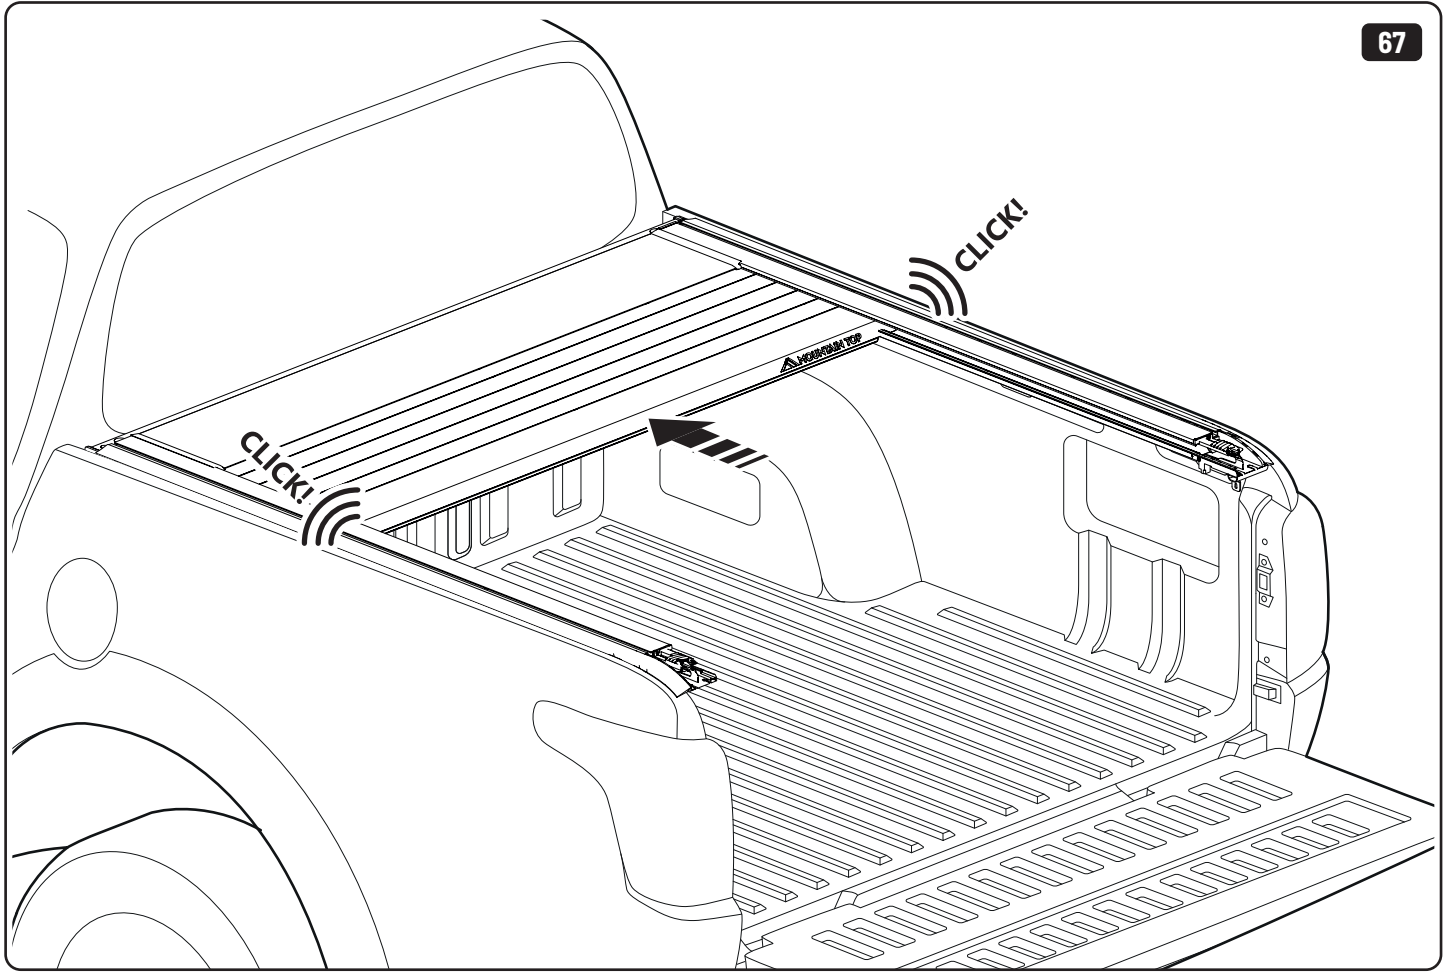

CLICK!

 Ø 3,5mm

 T20 **4Nm**

T20 4Nm

Ø 3,5mm

x2

10mm 10Nm

Steps	Page	Done by
Mounting gliding rail in canister	12	
Holes for drain	16	
Width + Cross measurement	29+30	
Tightening the bracket	30+31	
Mounting drain	40	