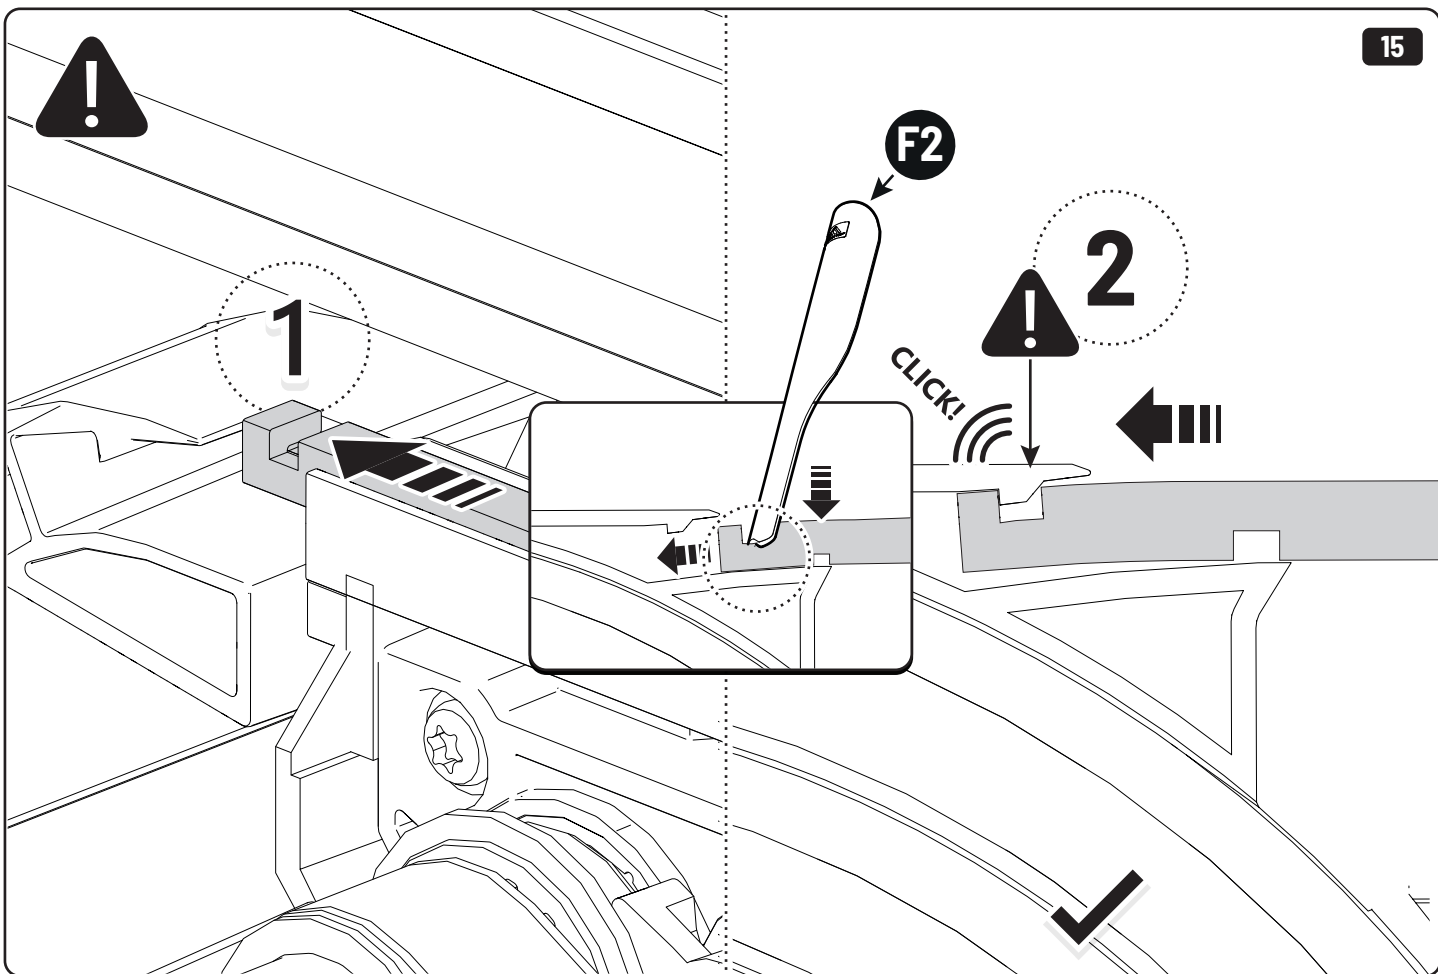

CLICK!

 Ø 3,5mm

 T20 **4Nm**

T20 4Nm

Ø 3,5mm

x2

10mm 10Nm

Steps	Page	Done by
Mounting gliding rail in canister	12	
Holes for drain	16	
Width + Cross measurement	29+30	
Tightening the bracket	30+31	
Mounting drain	40	