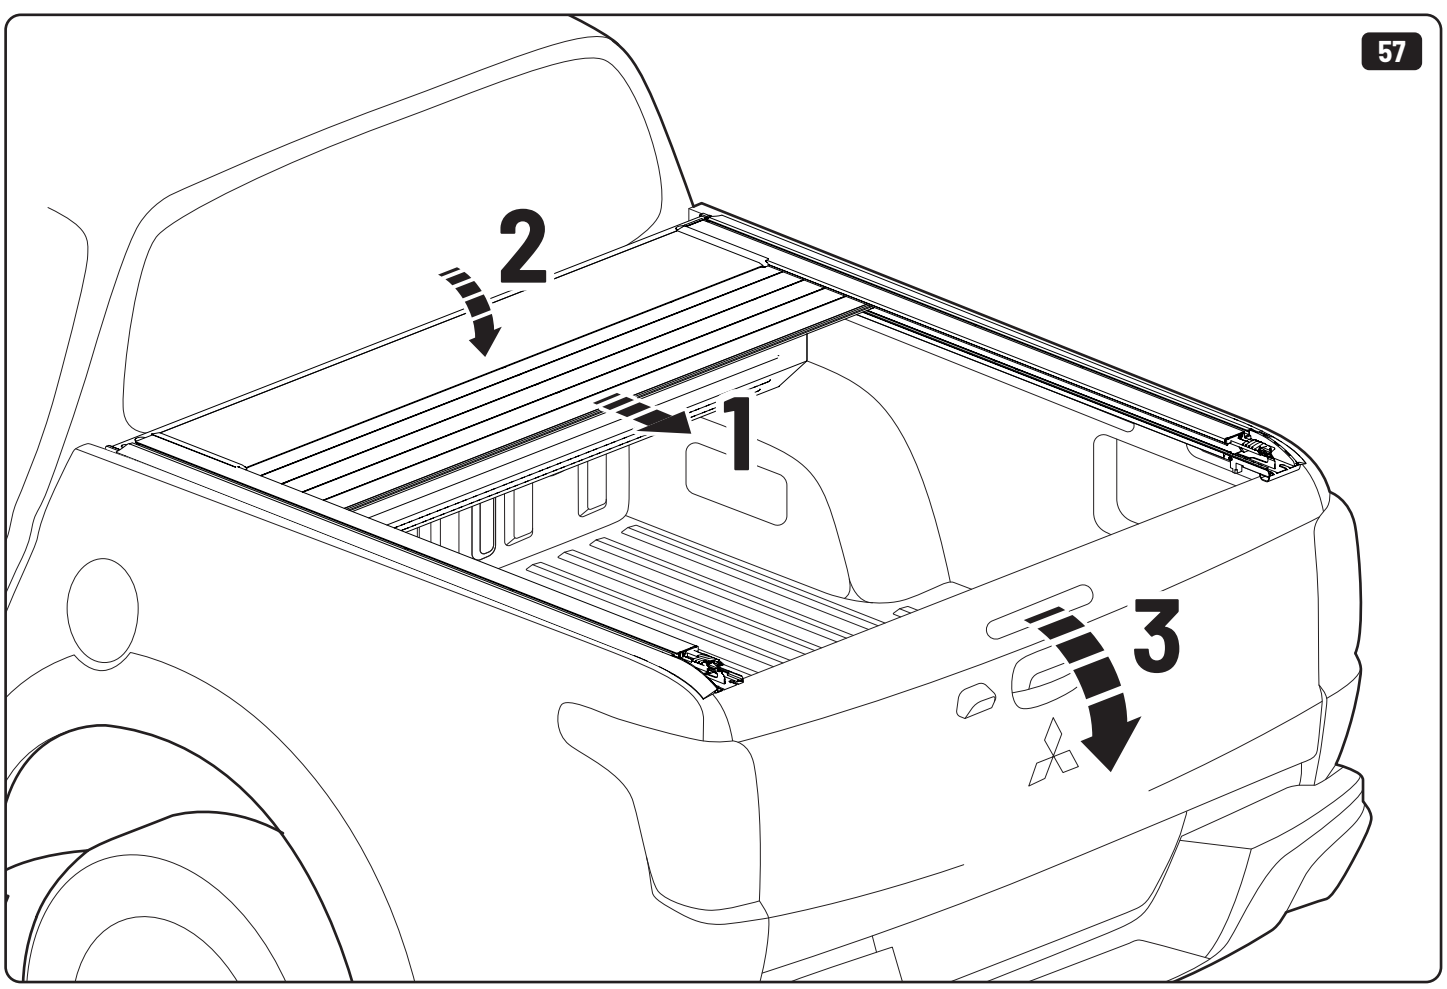

CLICK!

 Ø 3,5mm

 T20 **4Nm**

T20 4Nm

Ø 3,5mm

x2

10mm 10Nm

Steps	Page	Done by
Mounting gliding rail in canister	12	
Holes for drain	16	
Width + Cross measurement	29+30	
Tightening the bracket	30+31	
Mounting drain	40	