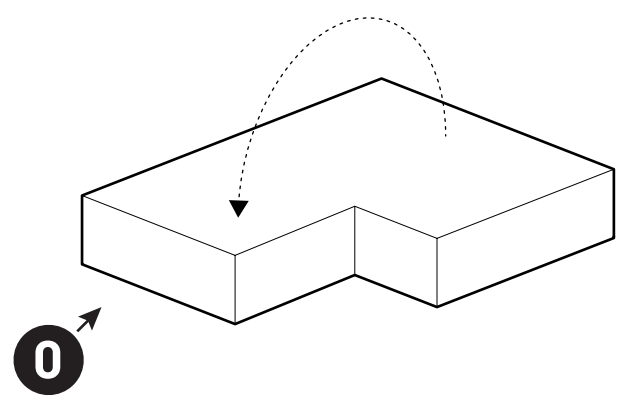

CLICK!

 Ø 3,5mm

 T20 **4Nm**

T20 4Nm

Ø 3,5mm

x2

10mm 10Nm

Steps	Page	Done by
Mounting gliding rail in canister	12	
Holes for drain	16	
Width + Cross measurement	29+30	
Tightening the bracket	30+31	
Mounting drain	40	