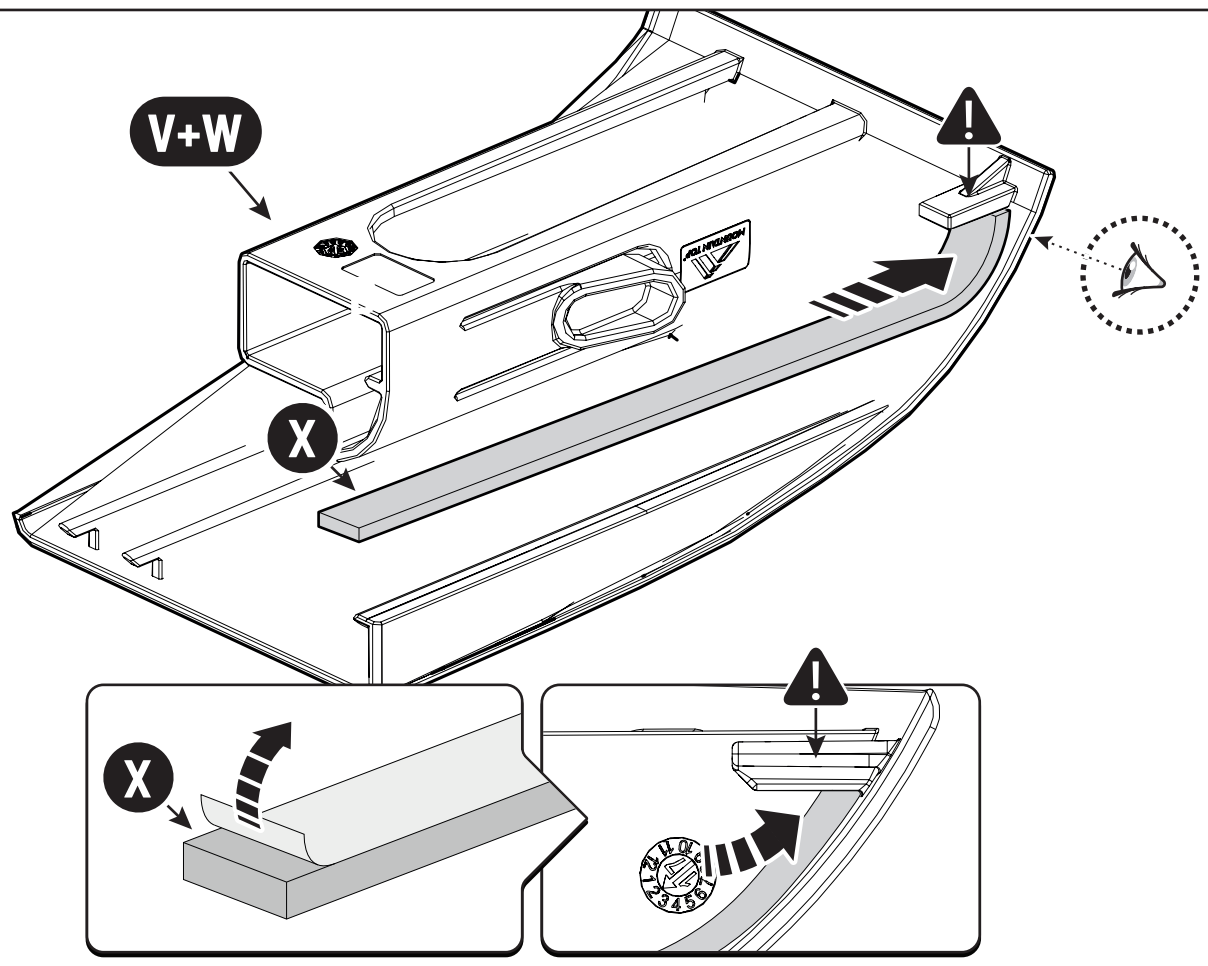

CLICK!

 Ø 3,5mm

 T20 **4Nm**

T20 4Nm

Ø 3,5mm

x2

10mm 10Nm

Steps	Page	Done by
Mounting gliding rail in canister	12	
Holes for drain	16	
Width + Cross measurement	29+30	
Tightening the bracket	30+31	
Mounting drain	40	