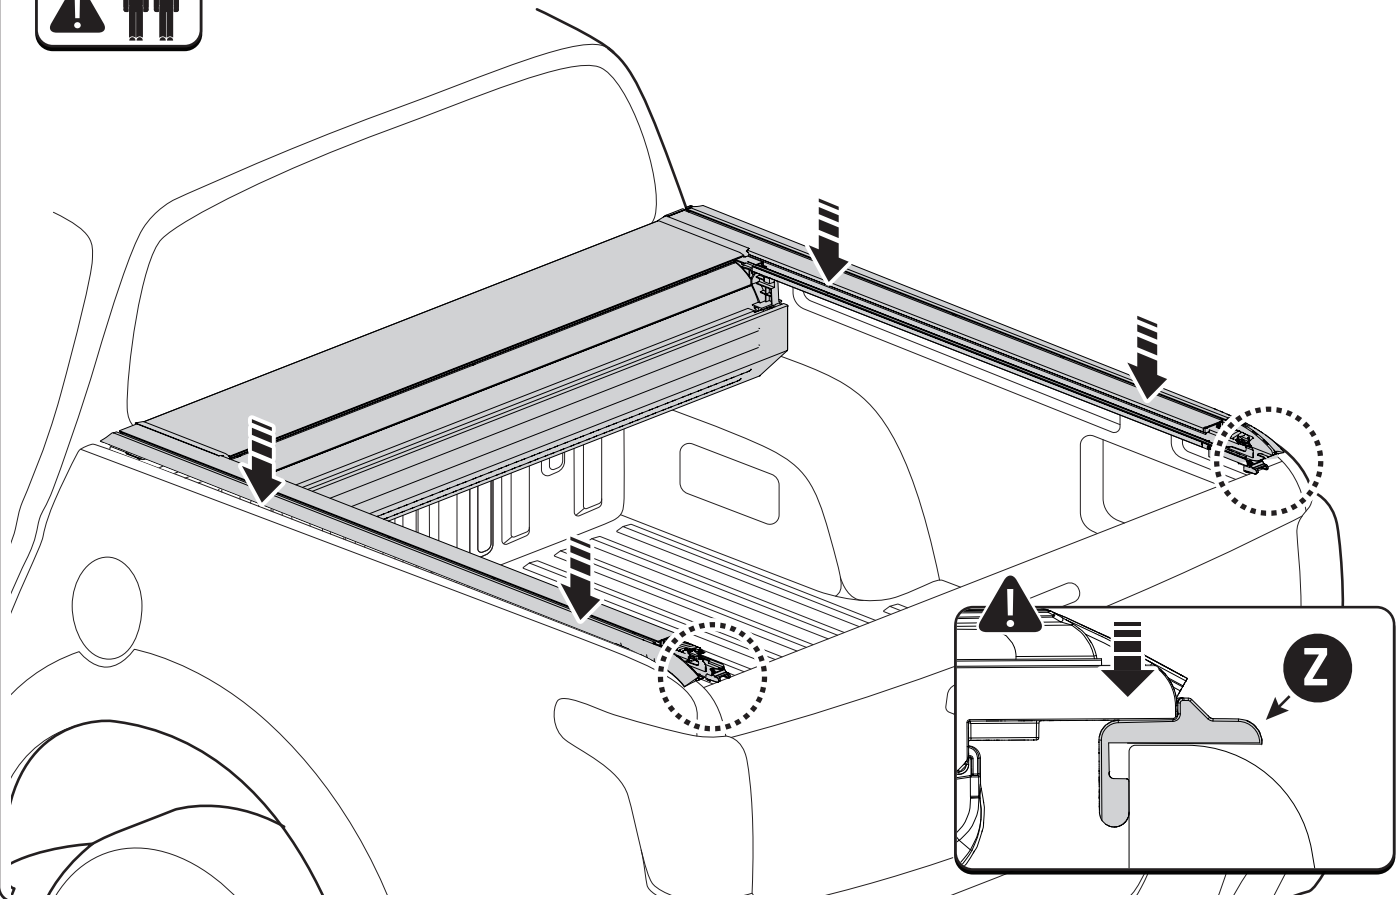

CLICK!

 Ø 3,5mm

 T20 **4Nm**

T20 4Nm

Ø 3,5mm

x2

10mm 10Nm

Steps	Page	Done by
Mounting gliding rail in canister	12	
Holes for drain	16	
Width + Cross measurement	29+30	
Tightening the bracket	30+31	
Mounting drain	40	