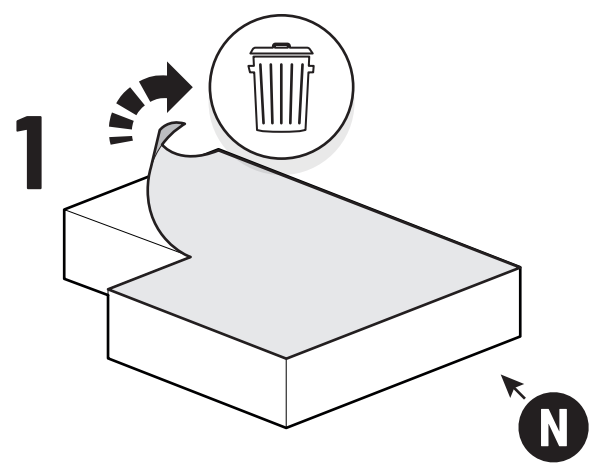

CLICK!

 Ø 3,5mm

 T20 **4Nm**

T20 4Nm

Ø 3,5mm

x2

10mm 10Nm

Steps	Page	Done by
Mounting gliding rail in canister	12	
Holes for drain	16	
Width + Cross measurement	29+30	
Tightening the bracket	30+31	
Mounting drain	40	