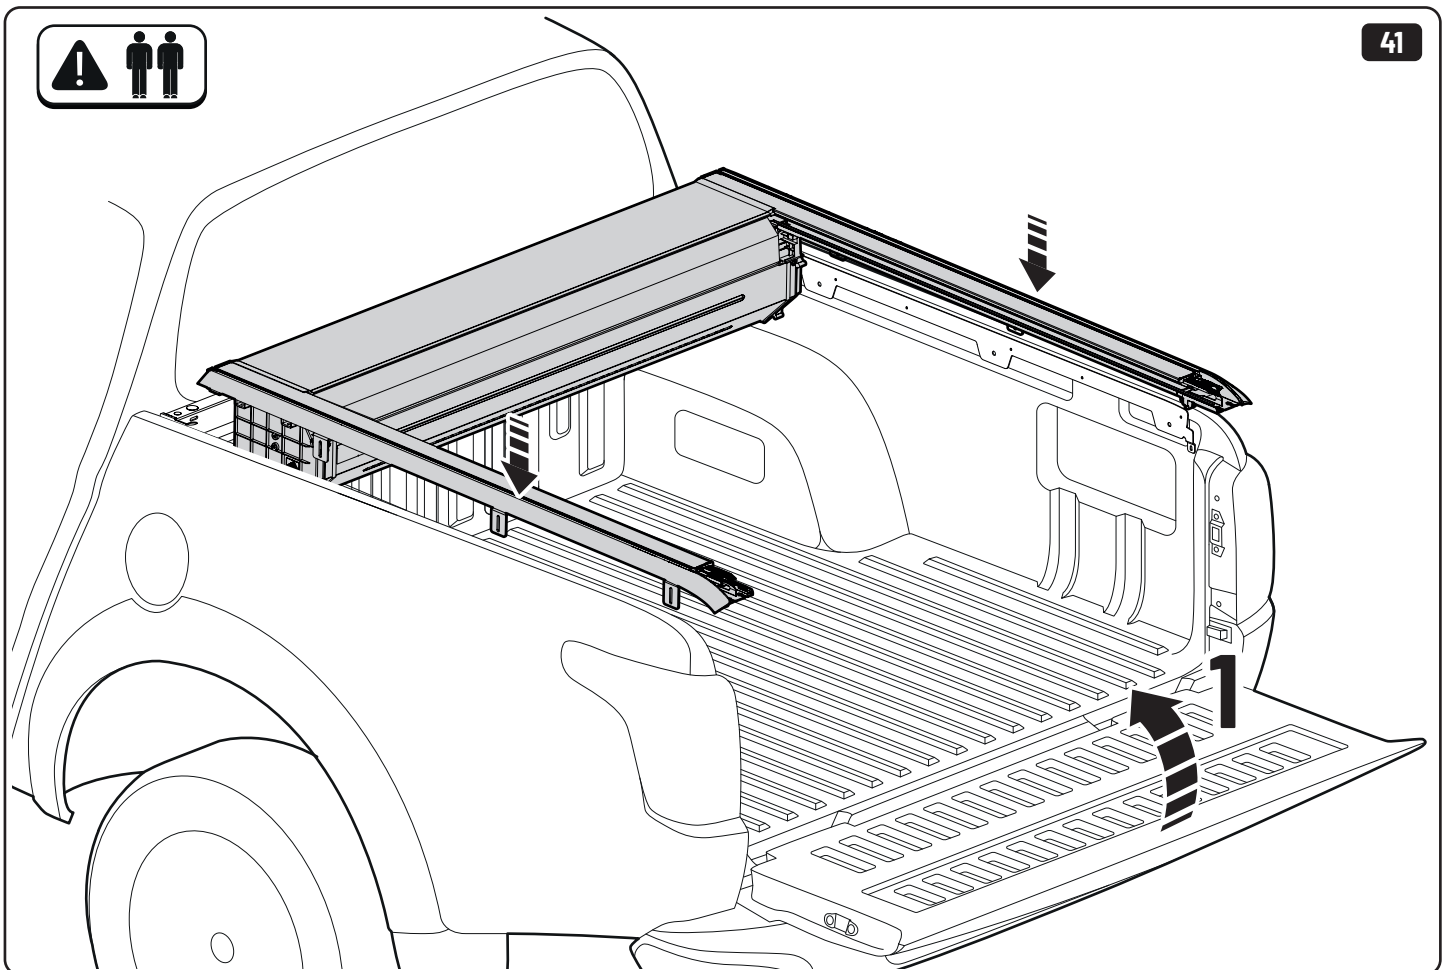

CLICK!

 Ø 3,5mm

 T20 **4Nm**

T20 4Nm

Ø 3,5mm

x2

10mm 10Nm

Steps	Page	Done by
Mounting gliding rail in canister	12	
Holes for drain	16	
Width + Cross measurement	29+30	
Tightening the bracket	30+31	
Mounting drain	40	