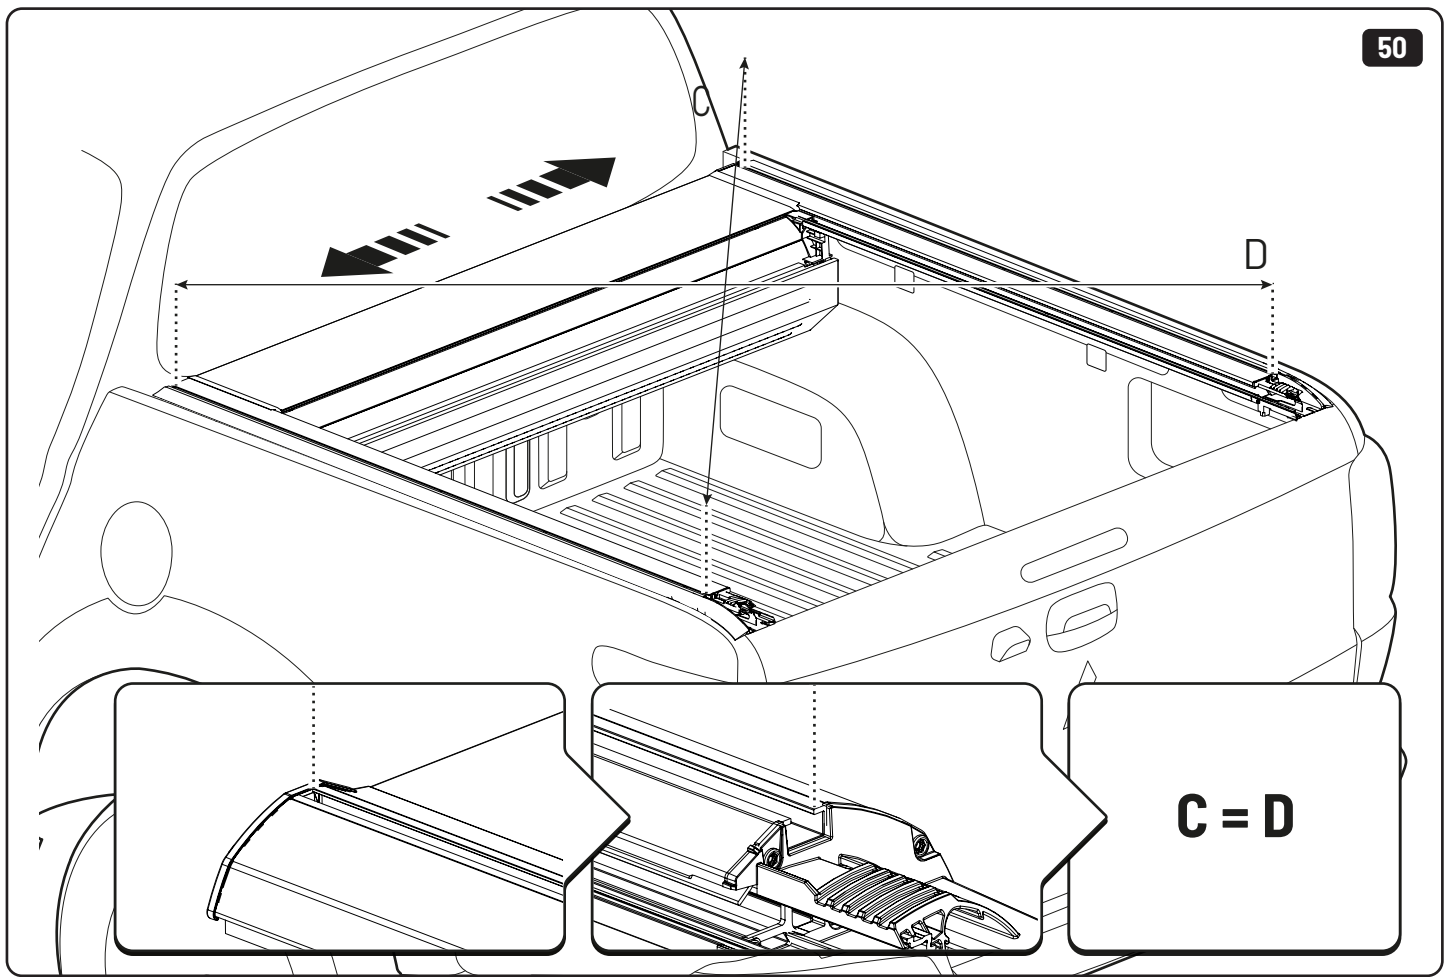

CLICK!

 Ø 3,5mm

 T20 **4Nm**

T20 4Nm

Ø 3,5mm

x2

10mm 10Nm

Steps	Page	Done by
Mounting gliding rail in canister	12	
Holes for drain	16	
Width + Cross measurement	29+30	
Tightening the bracket	30+31	
Mounting drain	40	