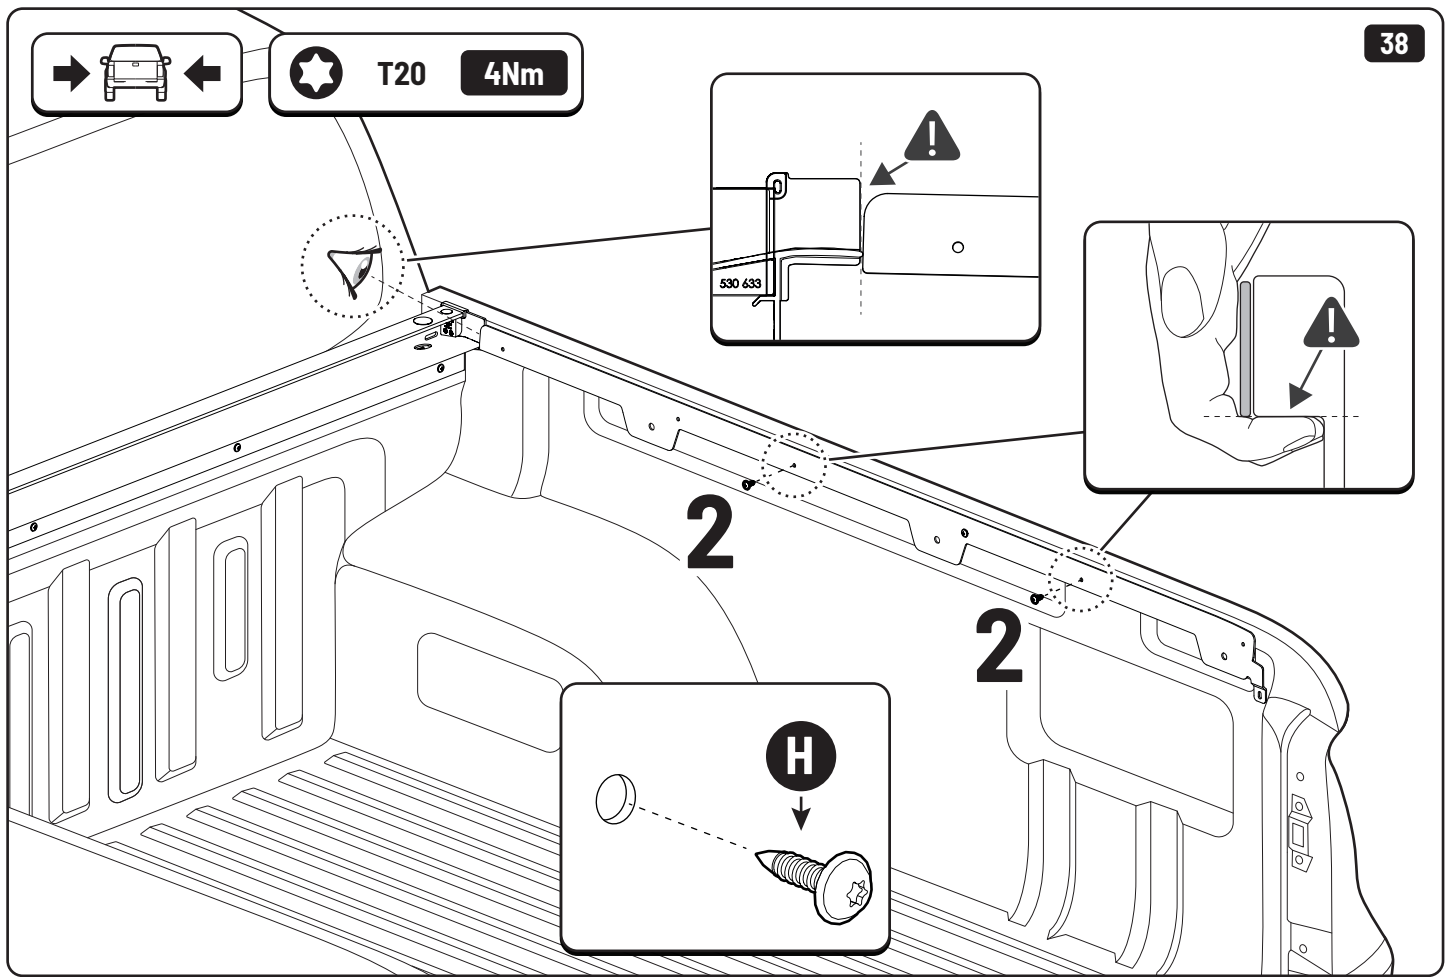

CLICK!

 Ø 3,5mm

 T20 **4Nm**

T20 4Nm

Ø 3,5mm

x2

10mm 10Nm

Steps	Page	Done by
Mounting gliding rail in canister	12	
Holes for drain	16	
Width + Cross measurement	29+30	
Tightening the bracket	30+31	
Mounting drain	40	