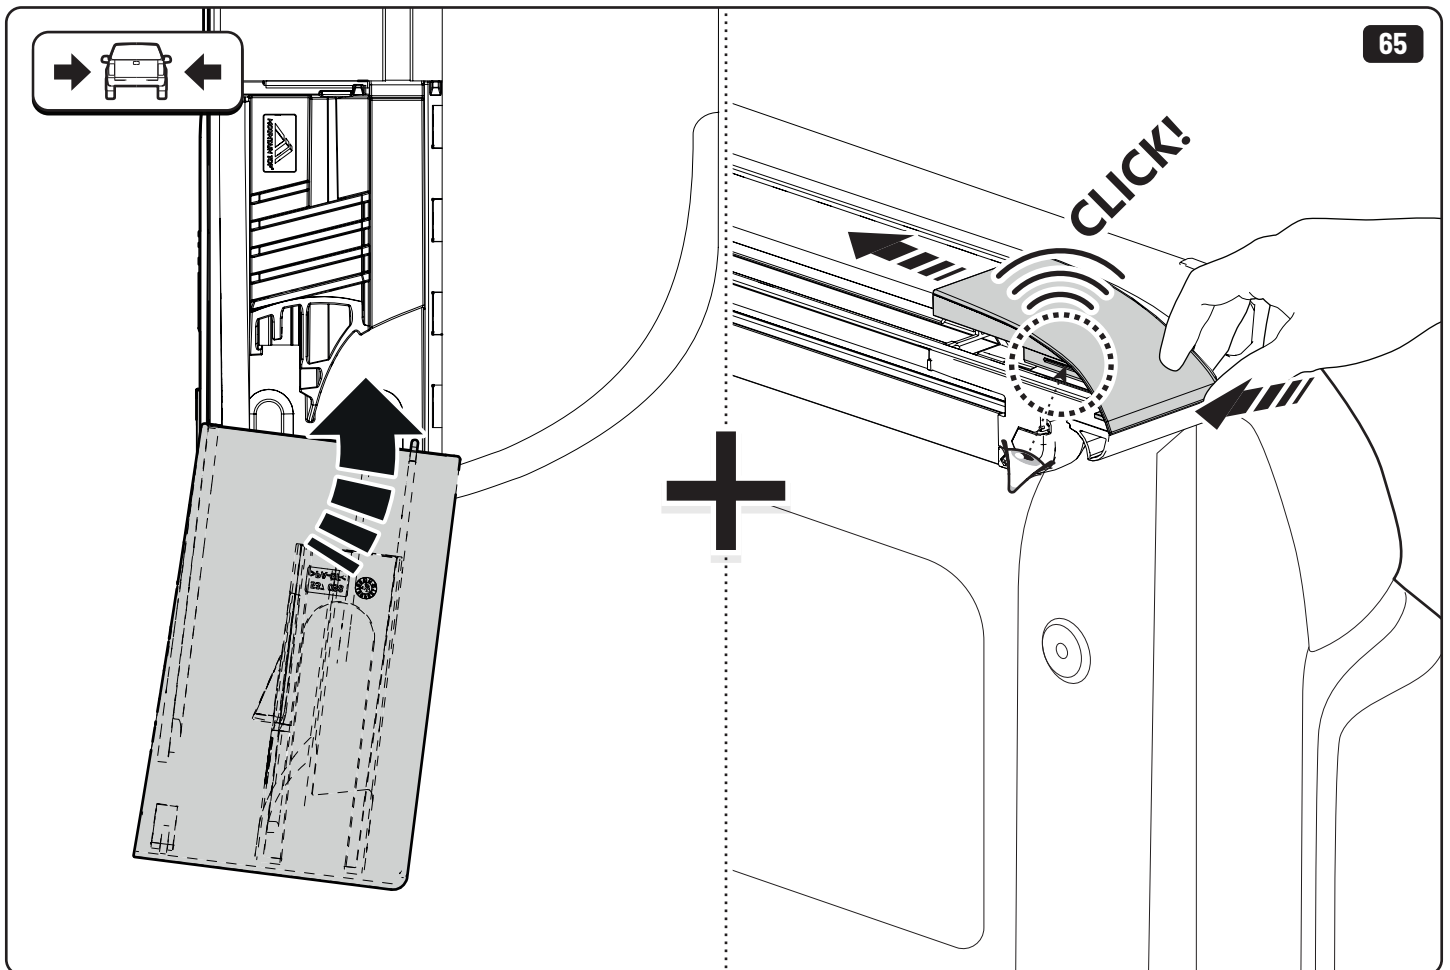

CLICK!

 Ø 3,5mm

 T20 **4Nm**

T20 4Nm

Ø 3,5mm

x2

10mm 10Nm

Steps	Page	Done by
Mounting gliding rail in canister	12	
Holes for drain	16	
Width + Cross measurement	29+30	
Tightening the bracket	30+31	
Mounting drain	40	