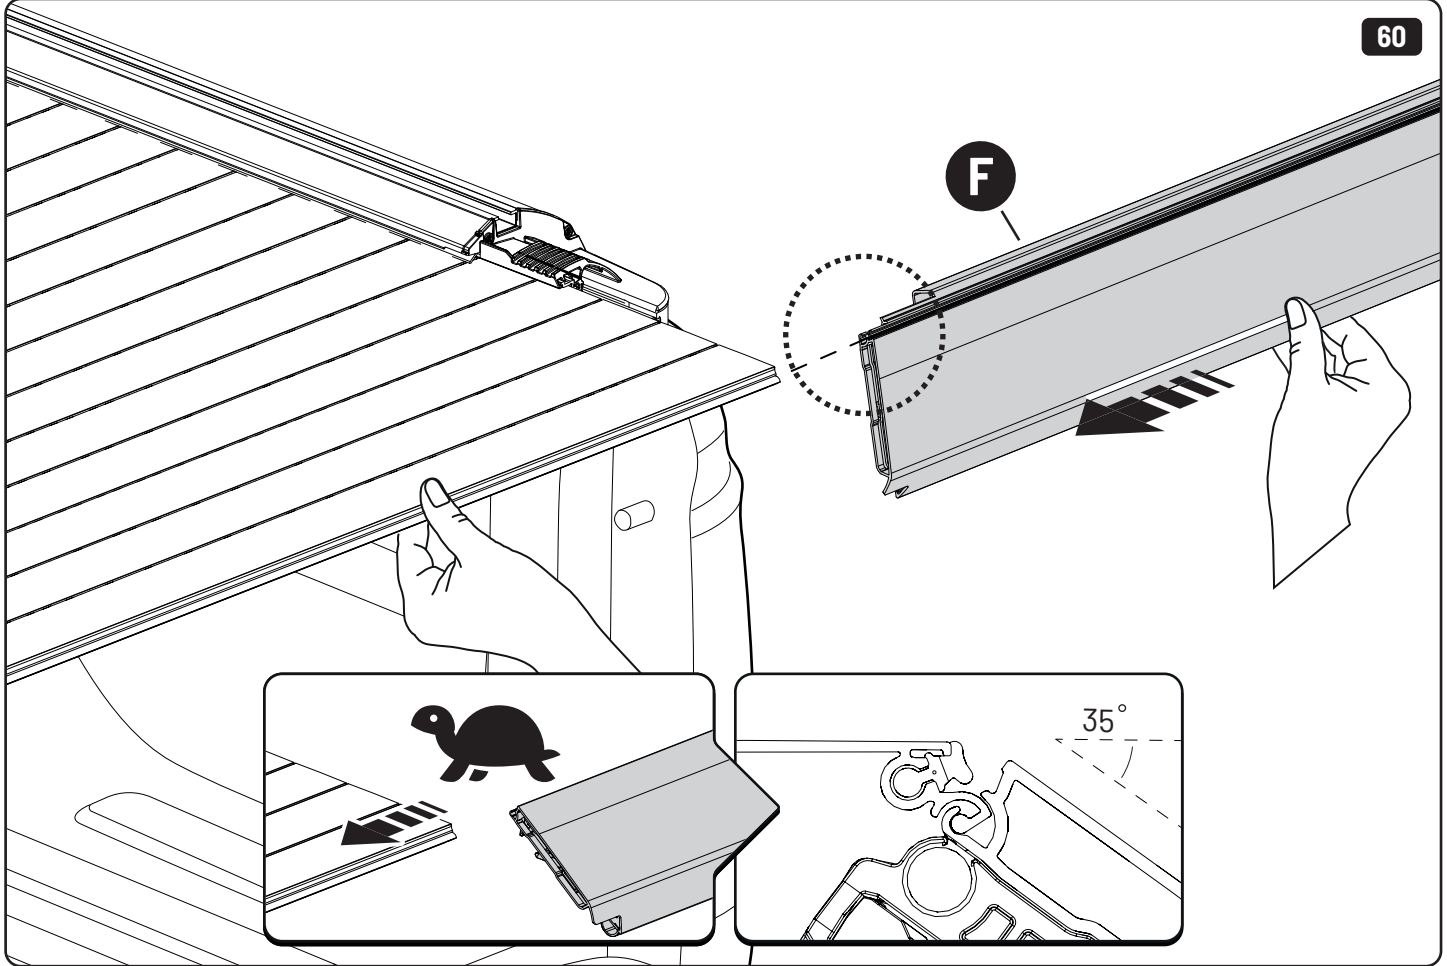

CLICK!

 Ø 3,5mm

 T20 **4Nm**

T20 4Nm

Ø 3,5mm

x2

10mm 10Nm

Steps	Page	Done by
Mounting gliding rail in canister	12	
Holes for drain	16	
Width + Cross measurement	29+30	
Tightening the bracket	30+31	
Mounting drain	40	