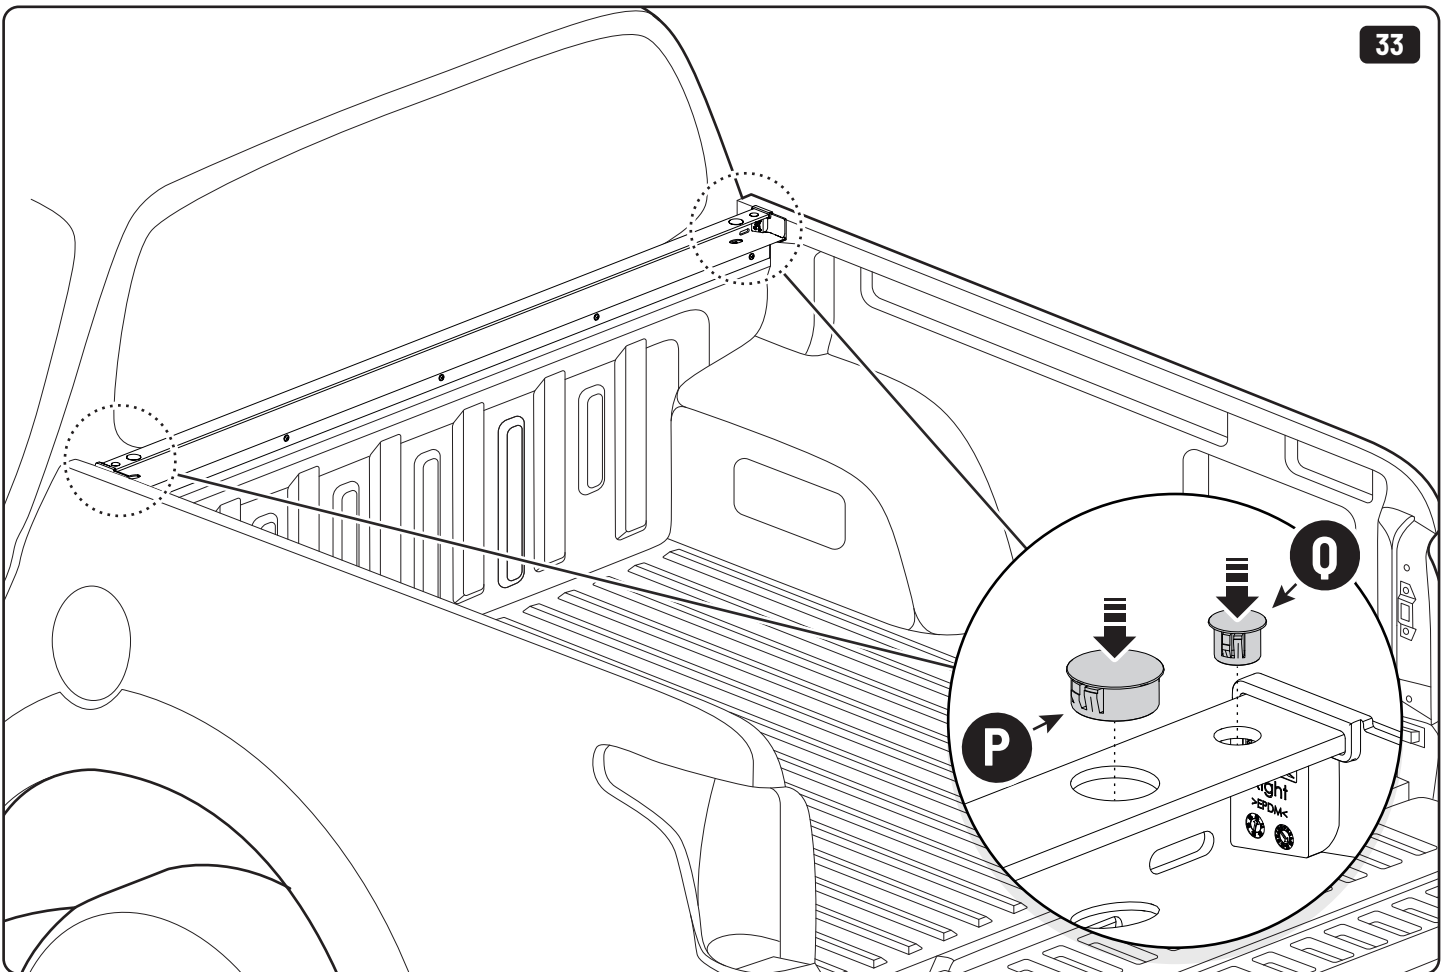

CLICK!

 Ø 3,5mm

 T20 **4Nm**

T20 4Nm

Ø 3,5mm

x2

10mm 10Nm

Steps	Page	Done by
Mounting gliding rail in canister	12	
Holes for drain	16	
Width + Cross measurement	29+30	
Tightening the bracket	30+31	
Mounting drain	40	