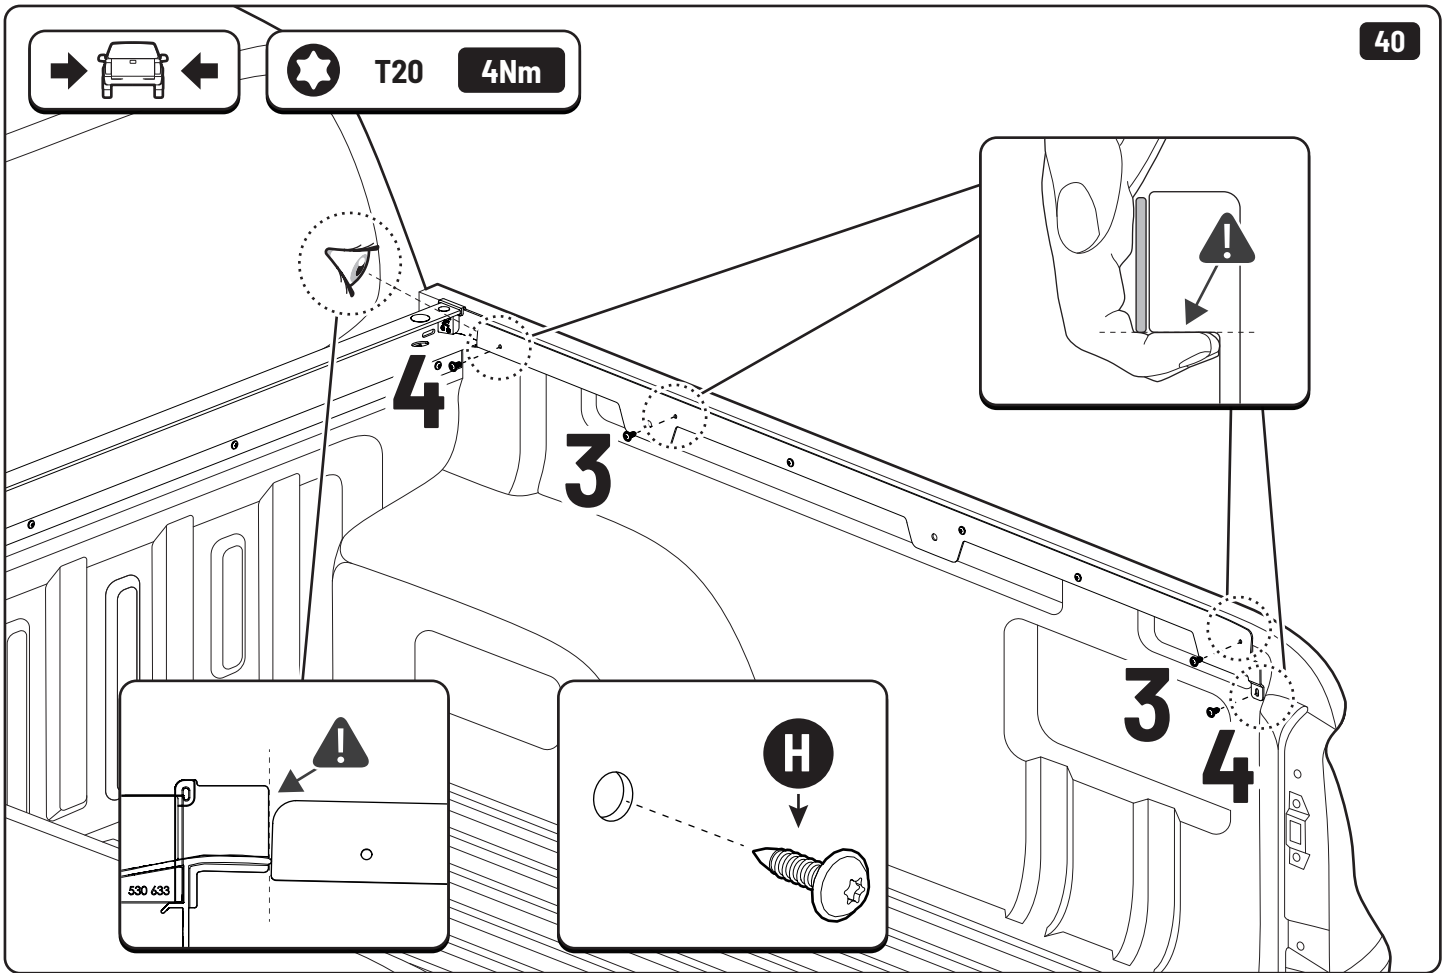

CLICK!

 Ø 3,5mm

 T20 **4Nm**

T20 4Nm

Ø 3,5mm

x2

10mm 10Nm

Steps	Page	Done by
Mounting gliding rail in canister	12	
Holes for drain	16	
Width + Cross measurement	29+30	
Tightening the bracket	30+31	
Mounting drain	40	