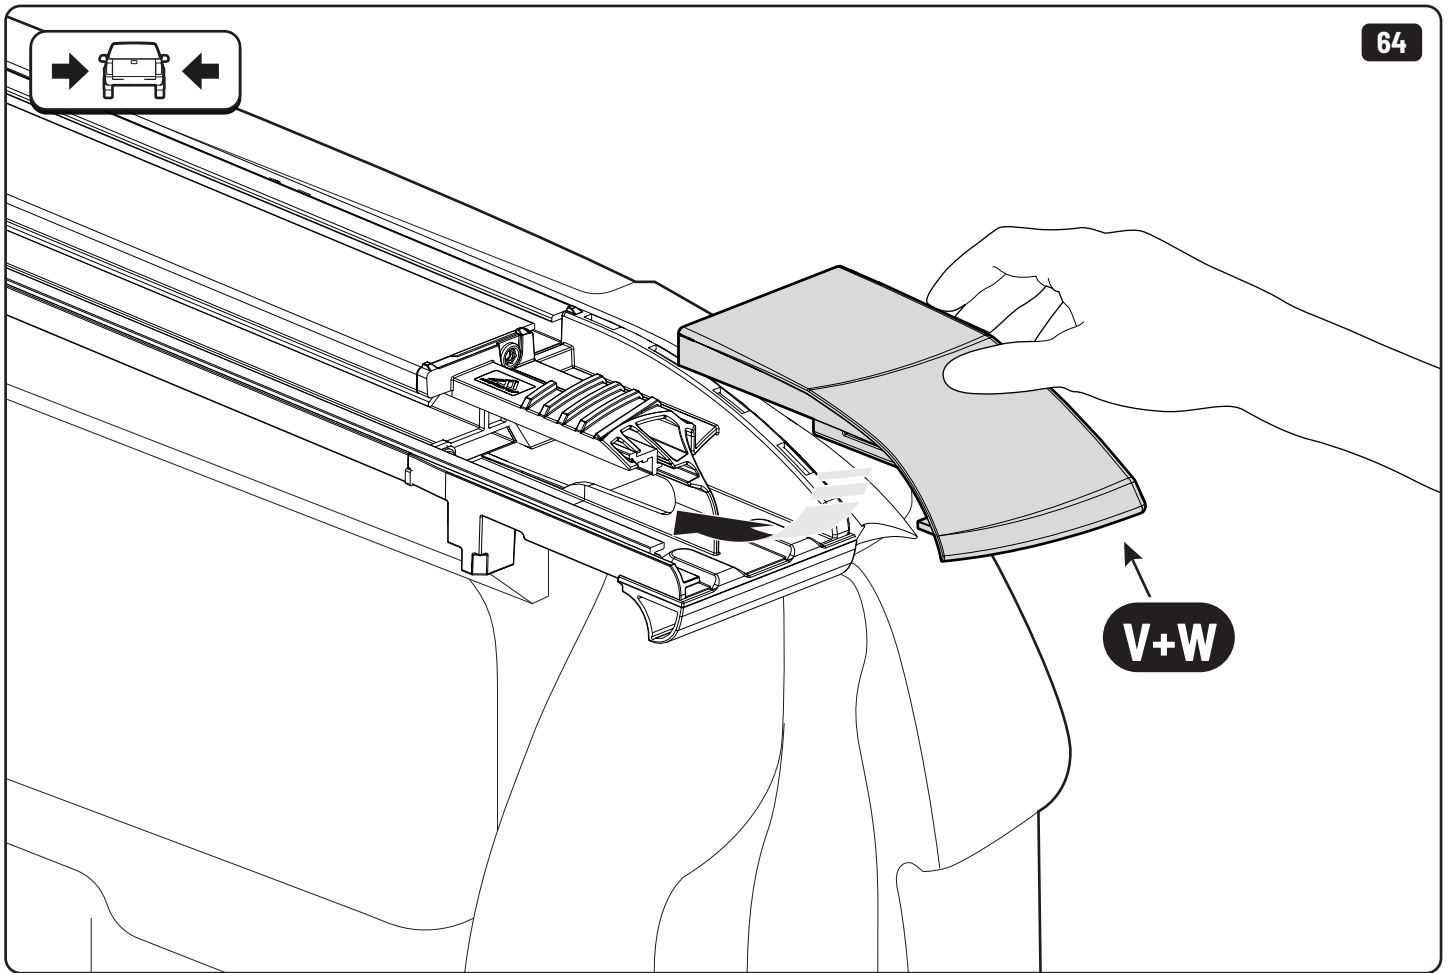

CLICK!

 Ø 3,5mm

 T20 **4Nm**

T20 4Nm

Ø 3,5mm

x2

10mm 10Nm

Steps	Page	Done by
Mounting gliding rail in canister	12	
Holes for drain	16	
Width + Cross measurement	29+30	
Tightening the bracket	30+31	
Mounting drain	40	