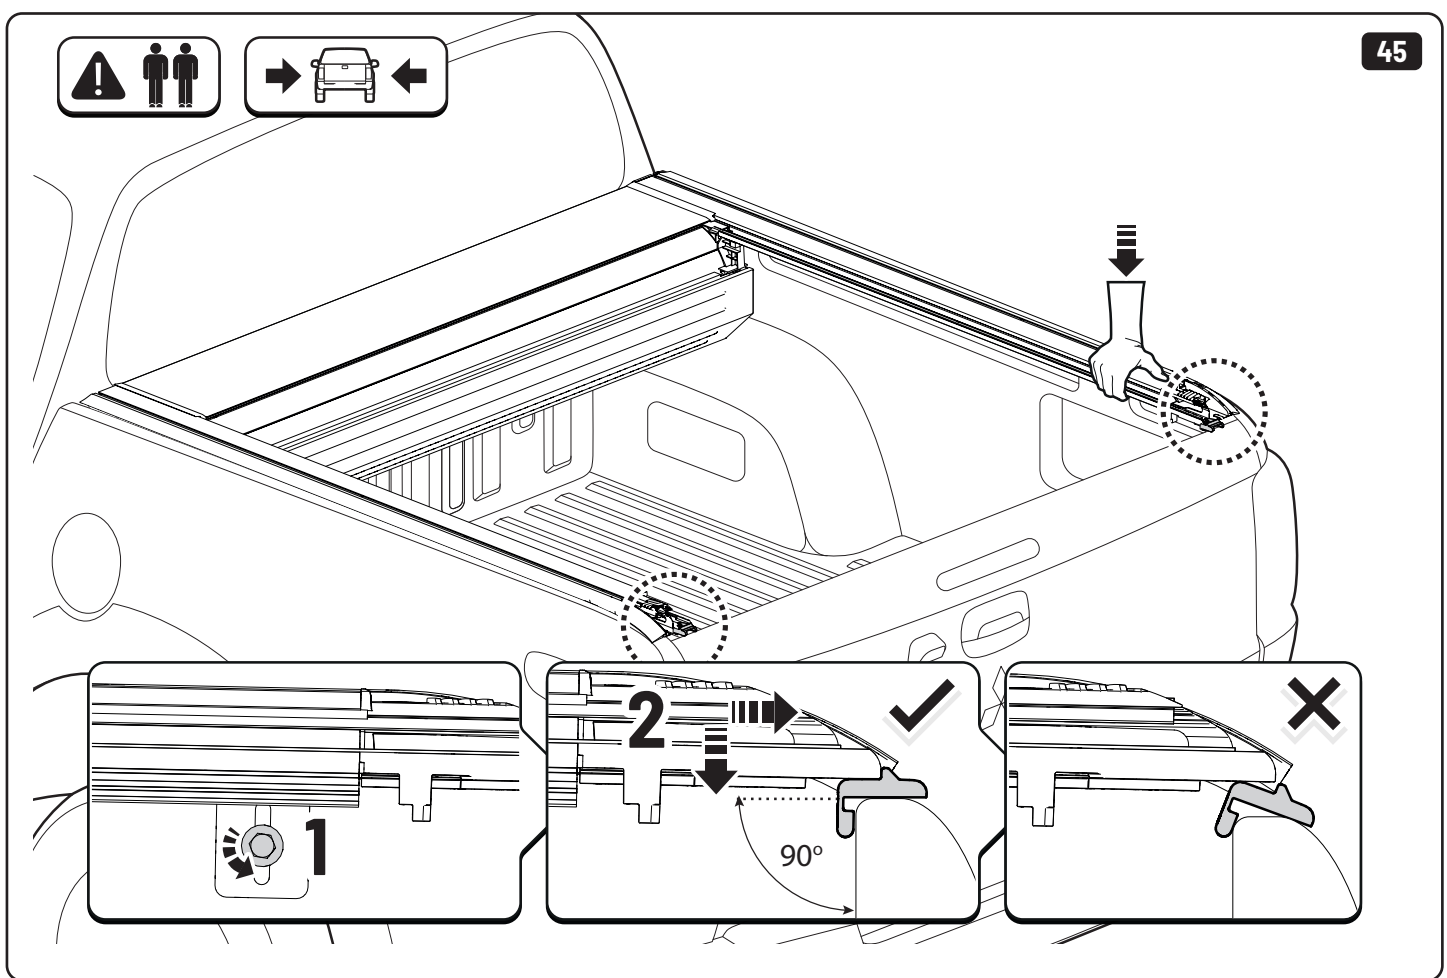

CLICK!

 Ø 3,5mm

 T20 **4Nm**

T20 4Nm

Ø 3,5mm

x2

10mm 10Nm

Steps	Page	Done by
Mounting gliding rail in canister	12	
Holes for drain	16	
Width + Cross measurement	29+30	
Tightening the bracket	30+31	
Mounting drain	40	