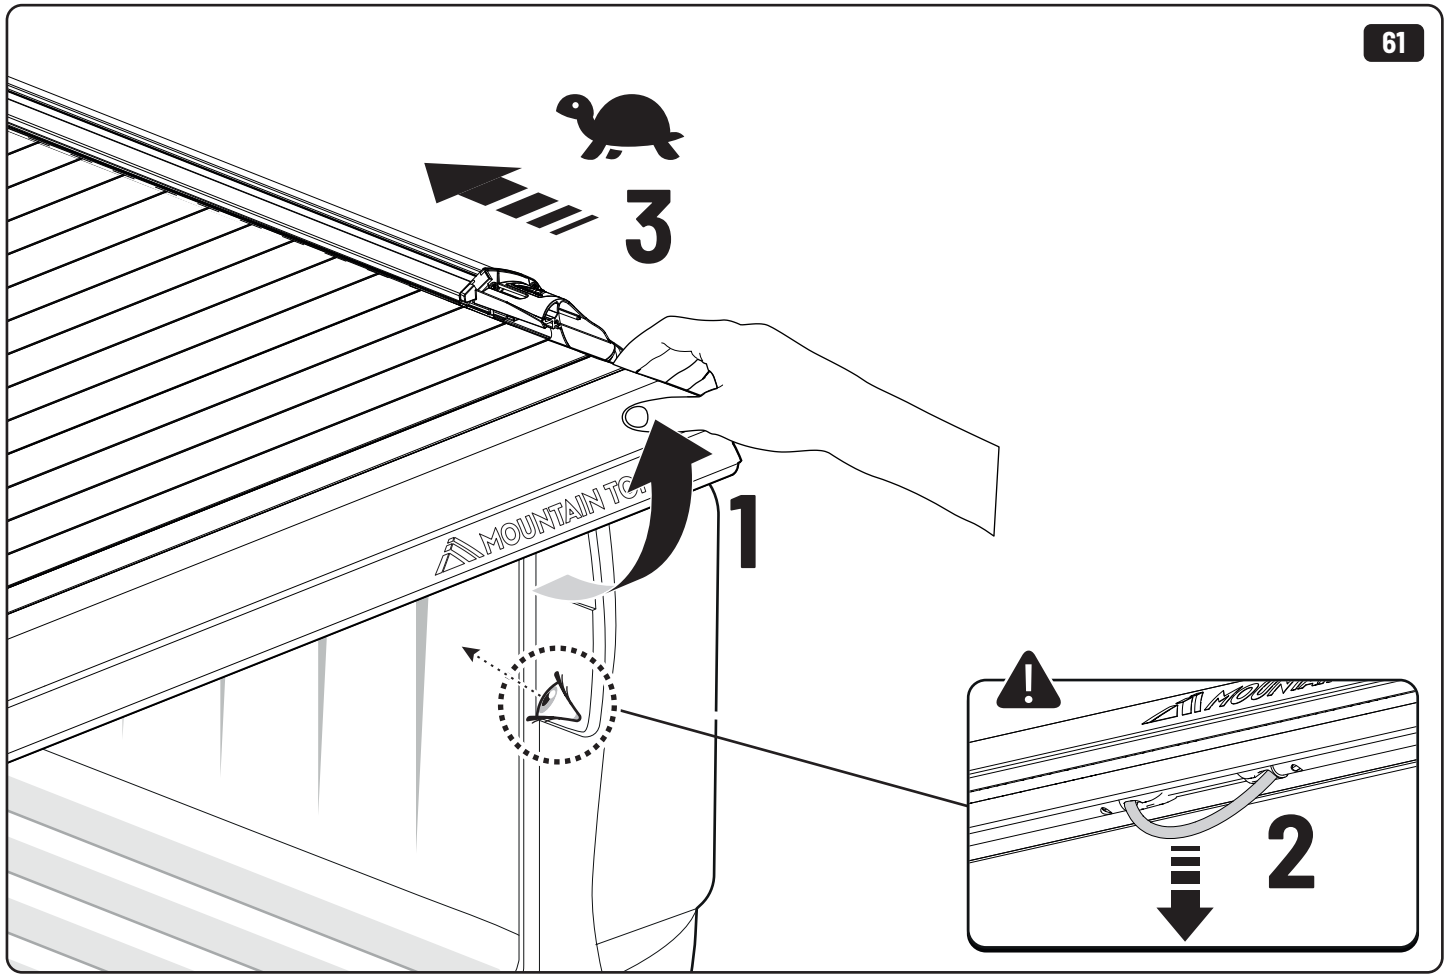

CLICK!

 Ø 3,5mm

 T20 **4Nm**

T20 4Nm

Ø 3,5mm

x2

10mm 10Nm

Steps	Page	Done by
Mounting gliding rail in canister	12	
Holes for drain	16	
Width + Cross measurement	29+30	
Tightening the bracket	30+31	
Mounting drain	40	