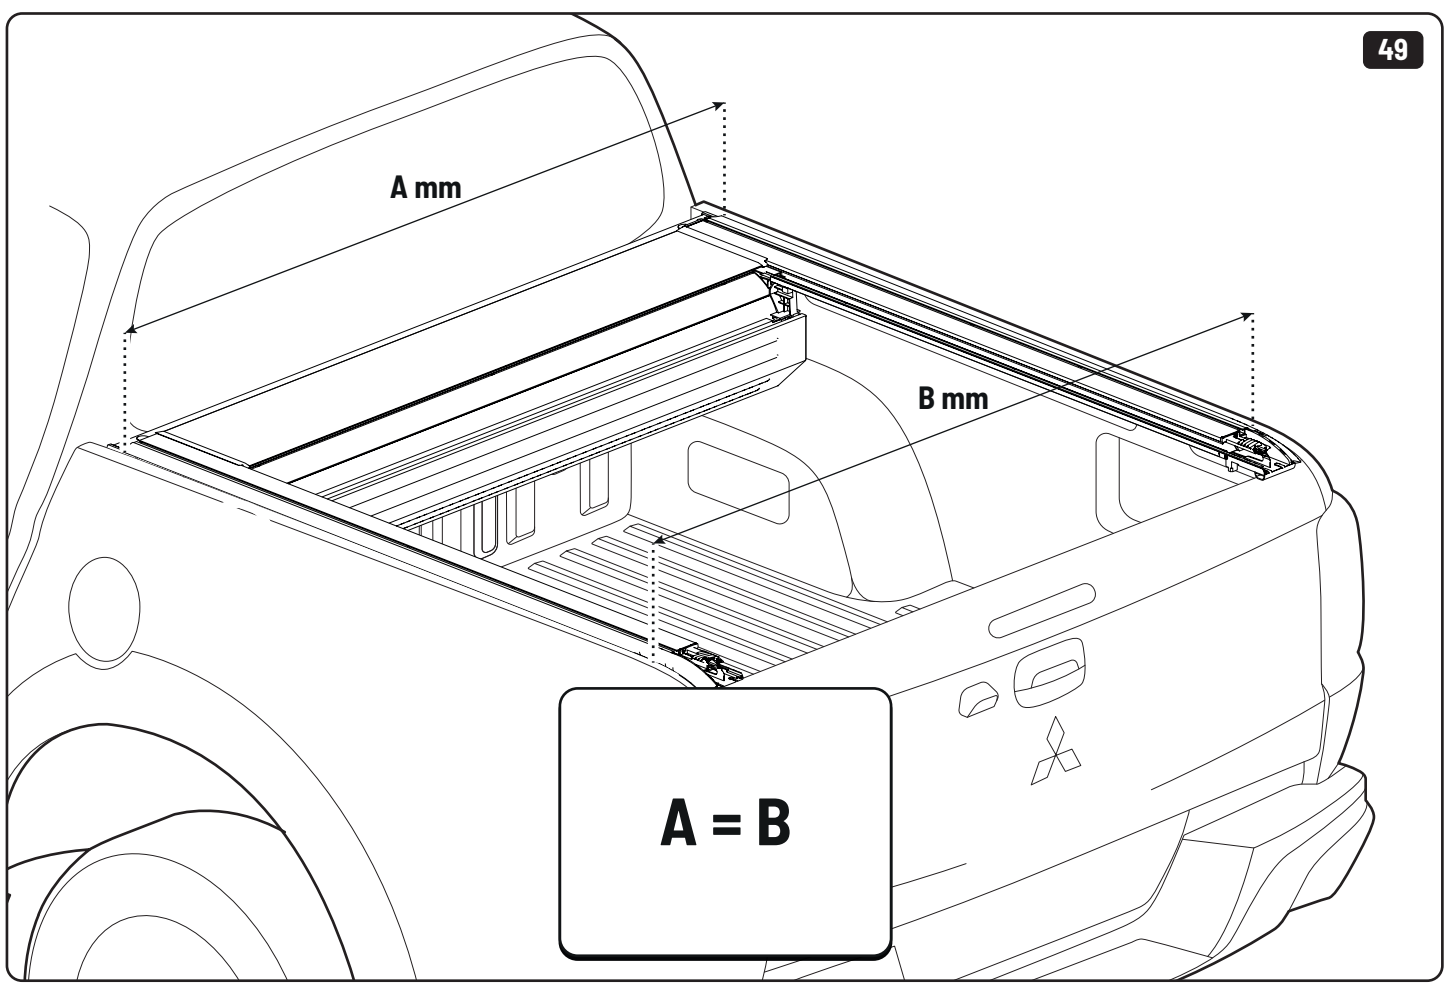

CLICK!

 Ø 3,5mm

 T20 **4Nm**

T20 4Nm

Ø 3,5mm

x2

10mm 10Nm

Steps	Page	Done by
Mounting gliding rail in canister	12	
Holes for drain	16	
Width + Cross measurement	29+30	
Tightening the bracket	30+31	
Mounting drain	40	