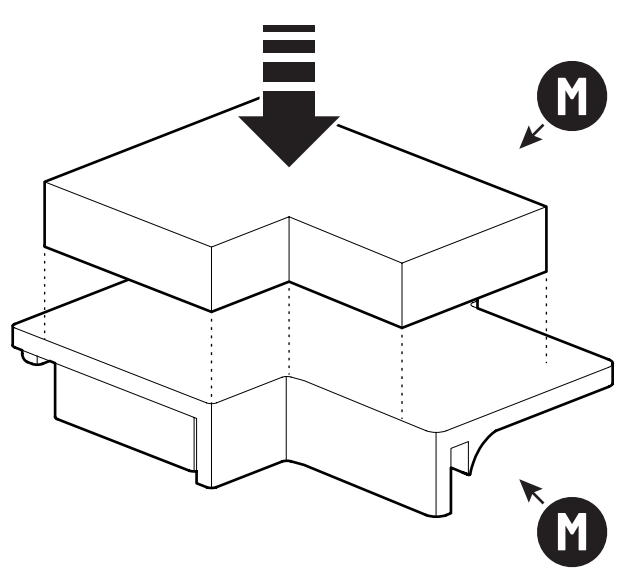

CLICK!

 Ø 3,5mm

 T20 **4Nm**

T20 4Nm

Ø 3,5mm

x2

10mm 10Nm

Steps	Page	Done by
Mounting gliding rail in canister	12	
Holes for drain	16	
Width + Cross measurement	29+30	
Tightening the bracket	30+31	
Mounting drain	40	