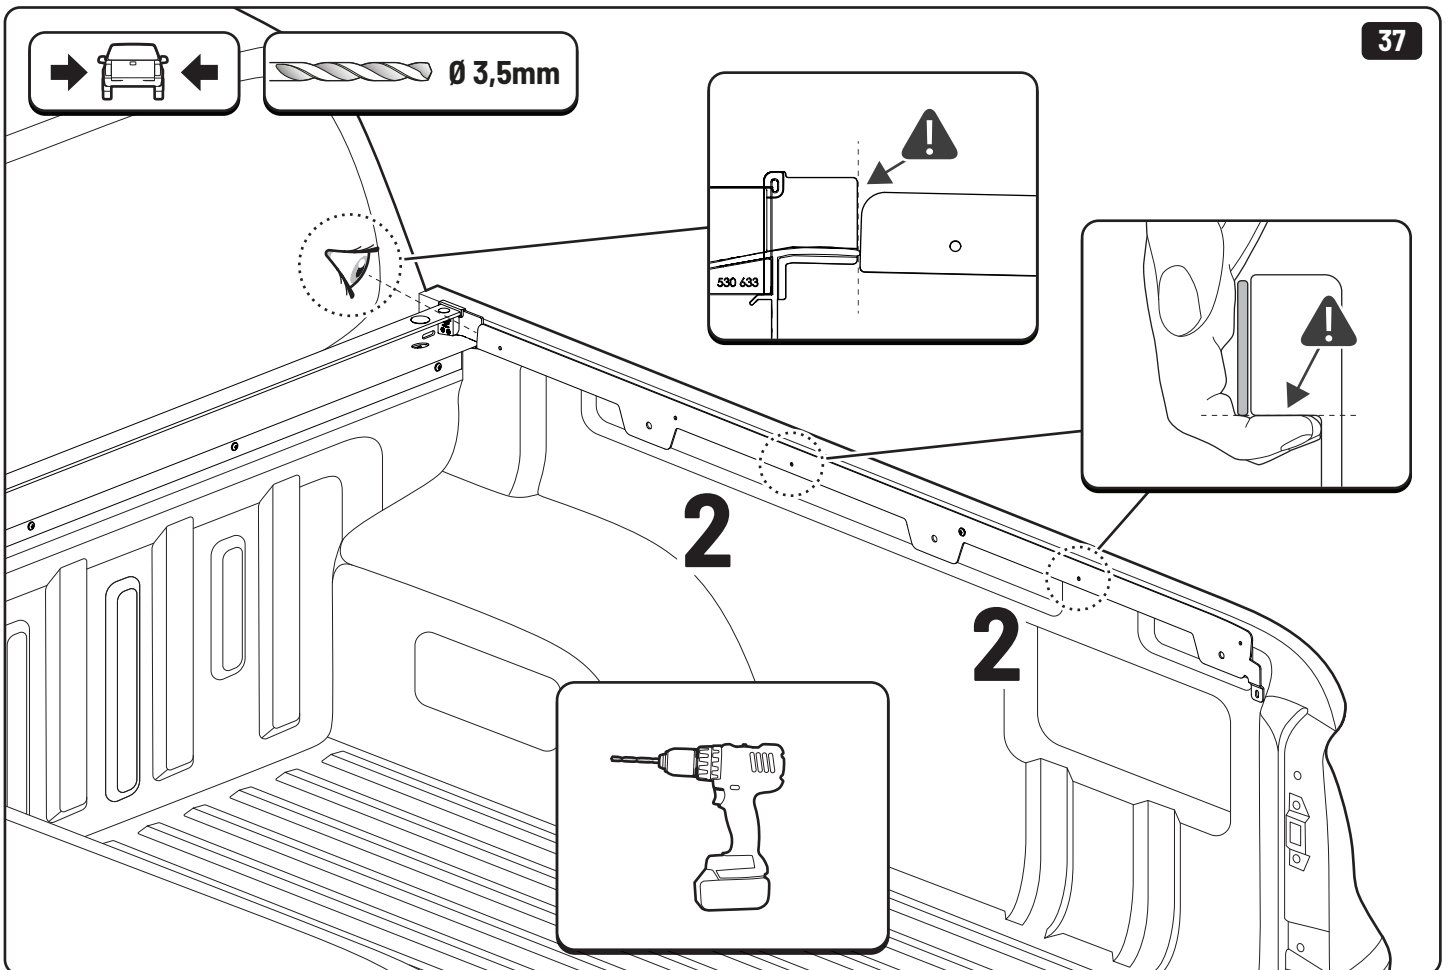

CLICK!

 Ø 3,5mm

 T20 **4Nm**

T20 4Nm

Ø 3,5mm

x2

10mm 10Nm

Steps	Page	Done by
Mounting gliding rail in canister	12	
Holes for drain	16	
Width + Cross measurement	29+30	
Tightening the bracket	30+31	
Mounting drain	40	