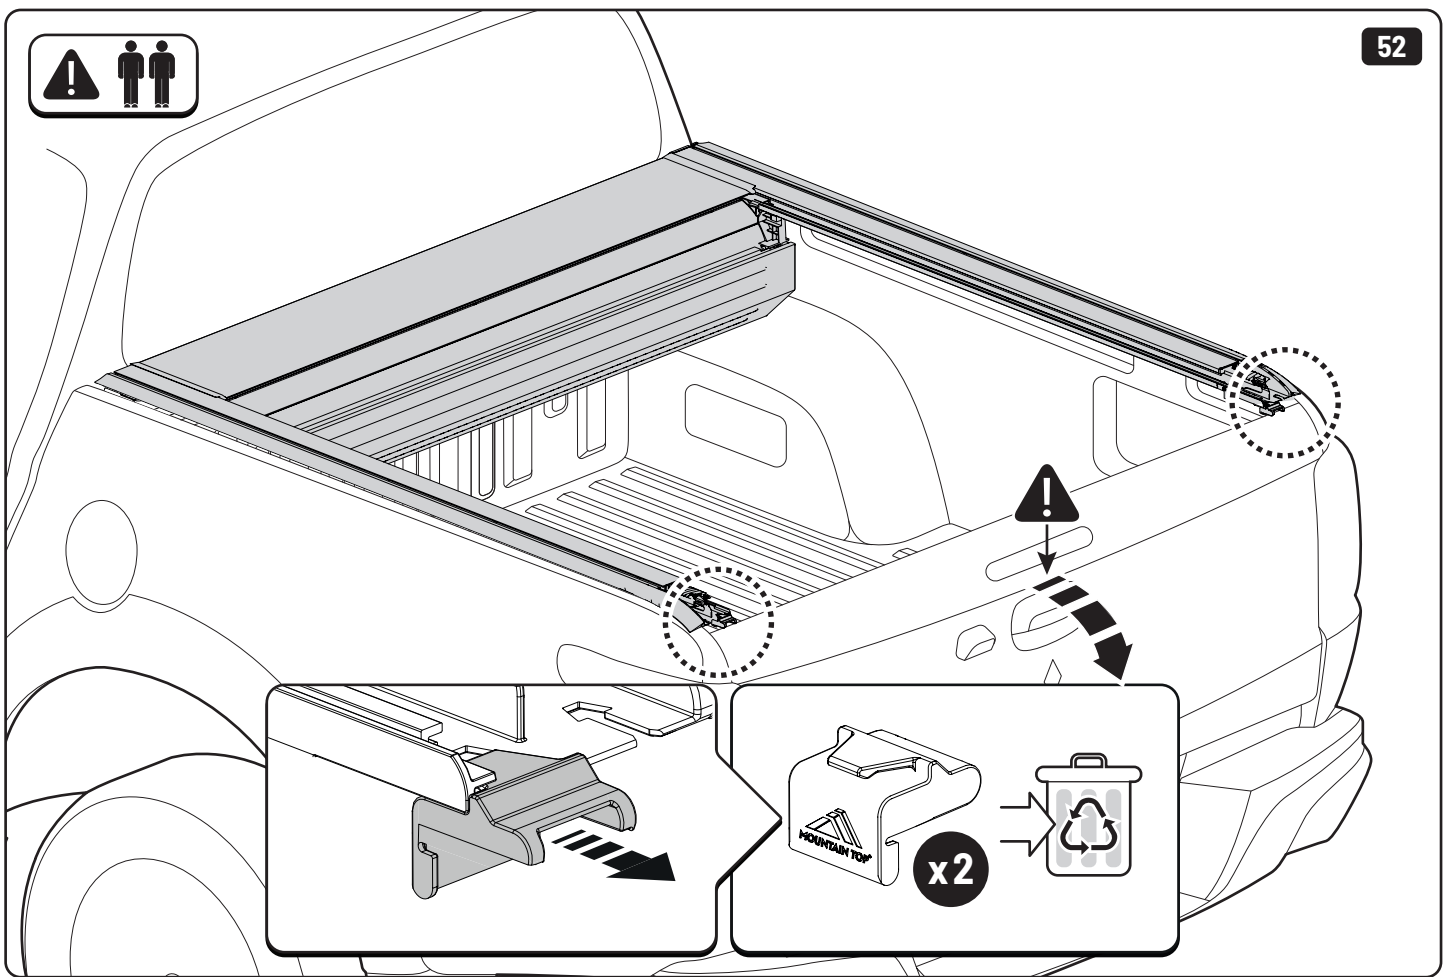

CLICK!

 Ø 3,5mm

 T20 **4Nm**

T20 4Nm

Ø 3,5mm

x2

10mm 10Nm

Steps	Page	Done by
Mounting gliding rail in canister	12	
Holes for drain	16	
Width + Cross measurement	29+30	
Tightening the bracket	30+31	
Mounting drain	40	